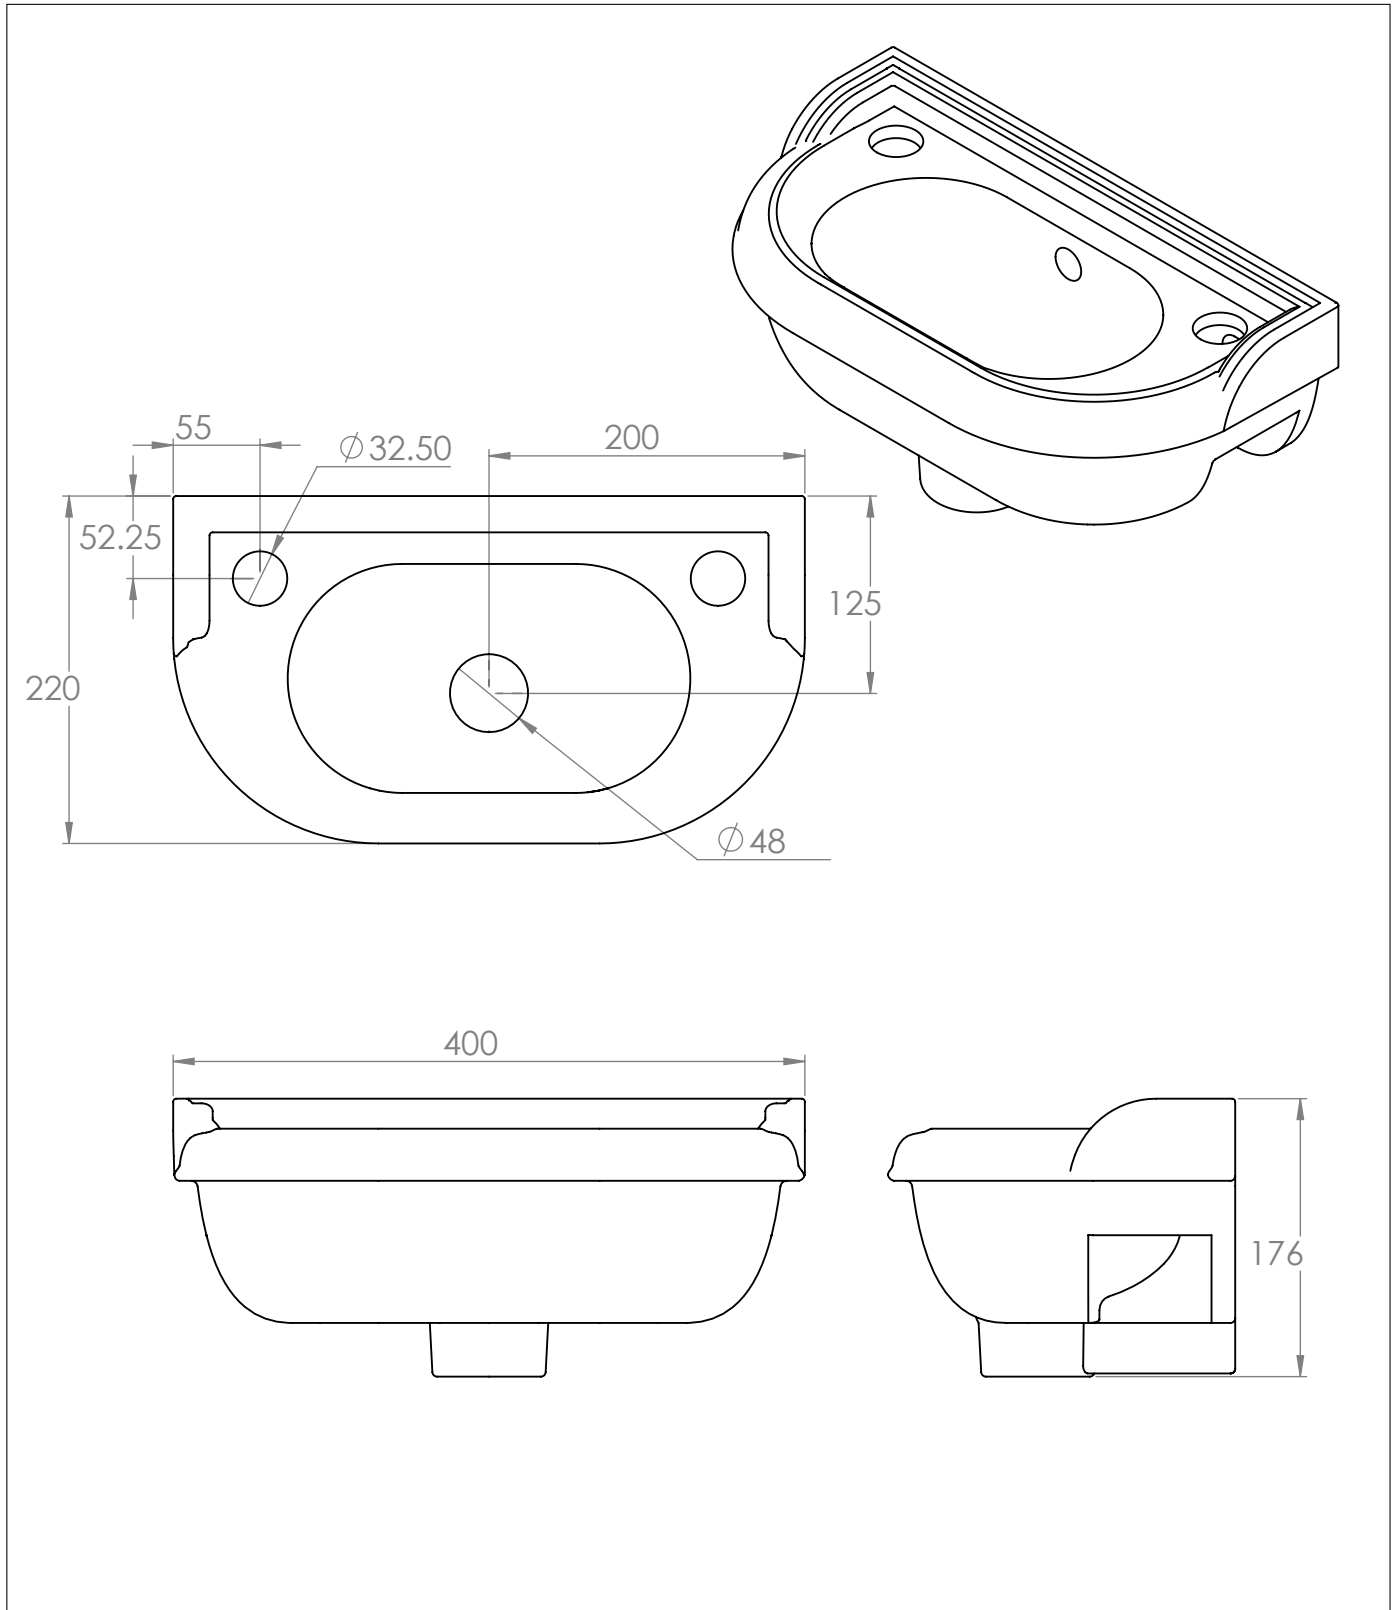

# The Empress Petite Cloakroom Basin

DIMENSIONS (mm)

PLEASE NOTE: Whilst every effort is made to ensure the accuracy of these specification sheets, they are subject to change without notice as part of the company's ongoing product development process.