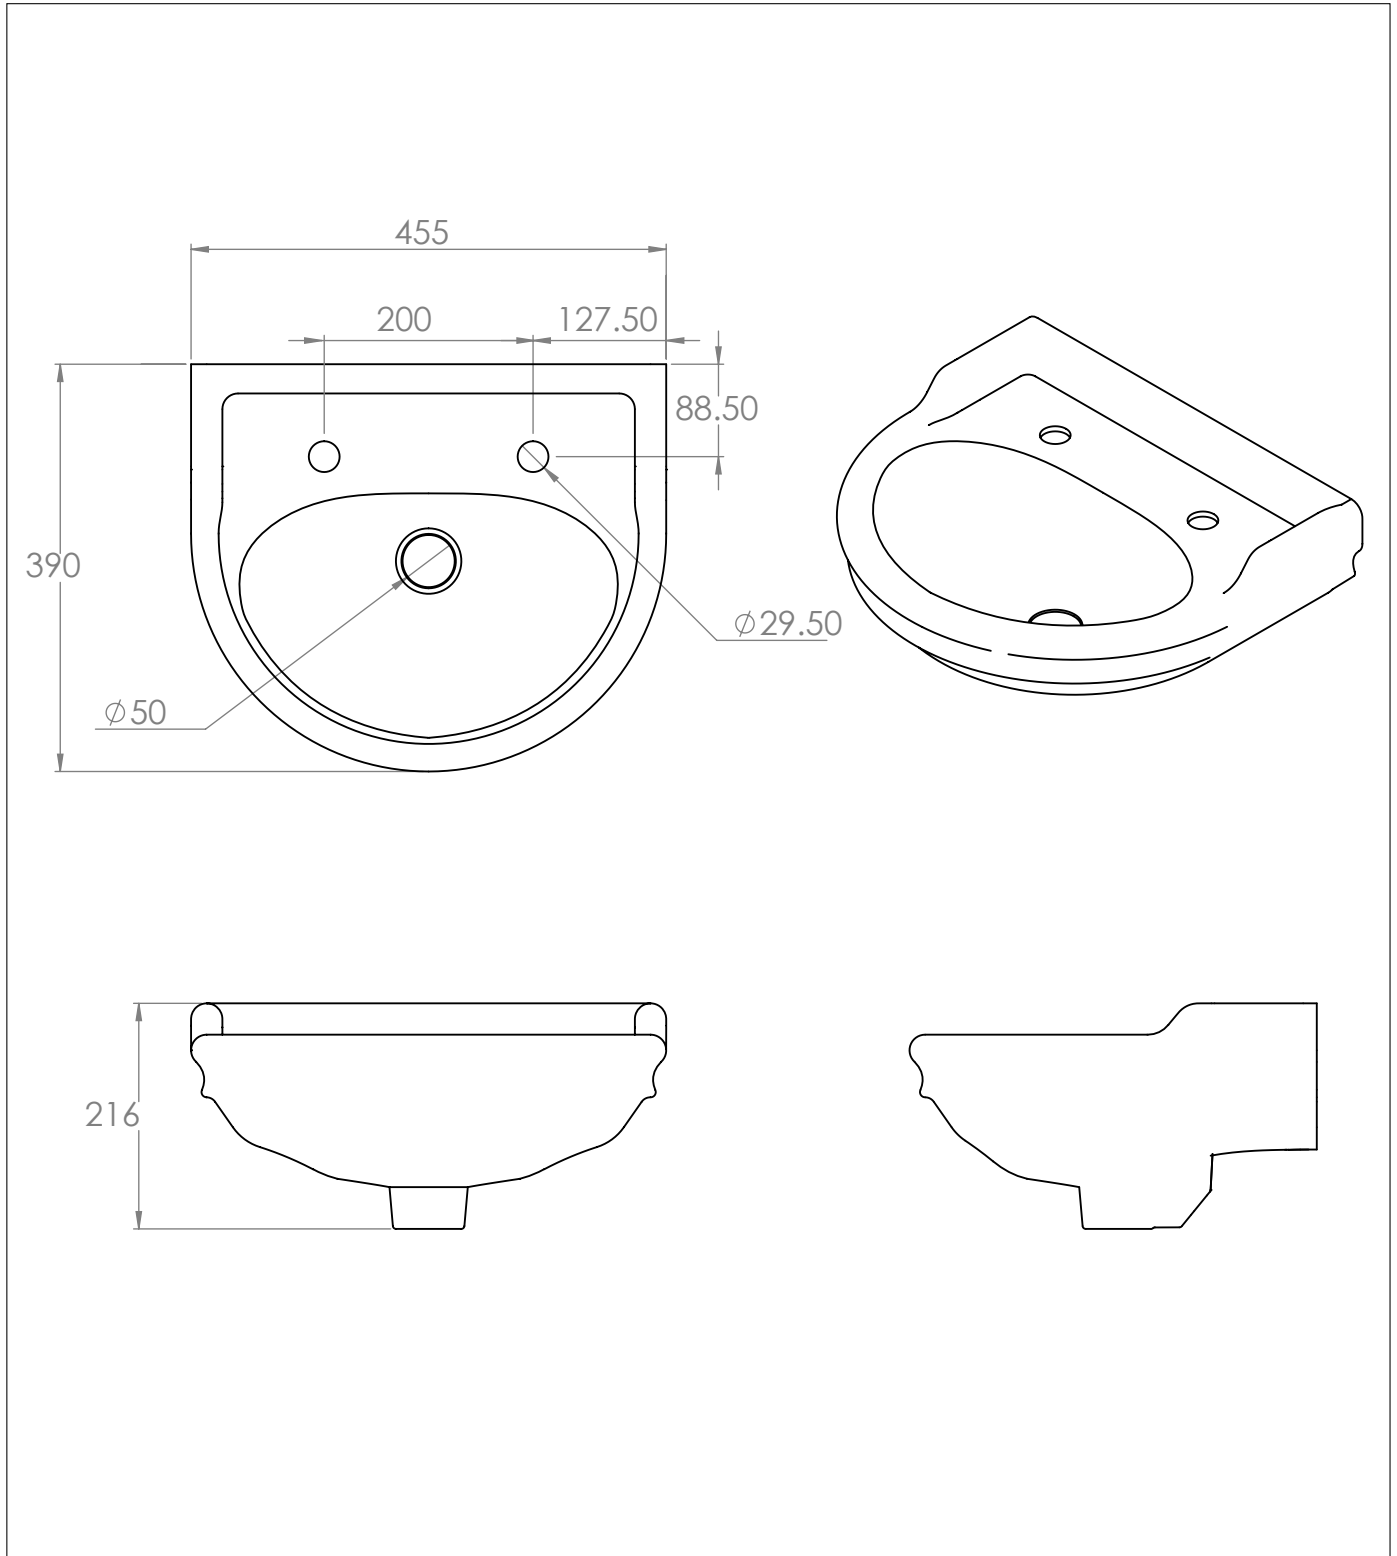

The Empress Cloakroom Basin

STANDARD MODEL

DIMENSIONS (mm)

PLEASE NOTE: Whilst every effort is made to ensure the accuracy of these specification sheets, they are subject to change without notice as part of the company's ongoing product development process.