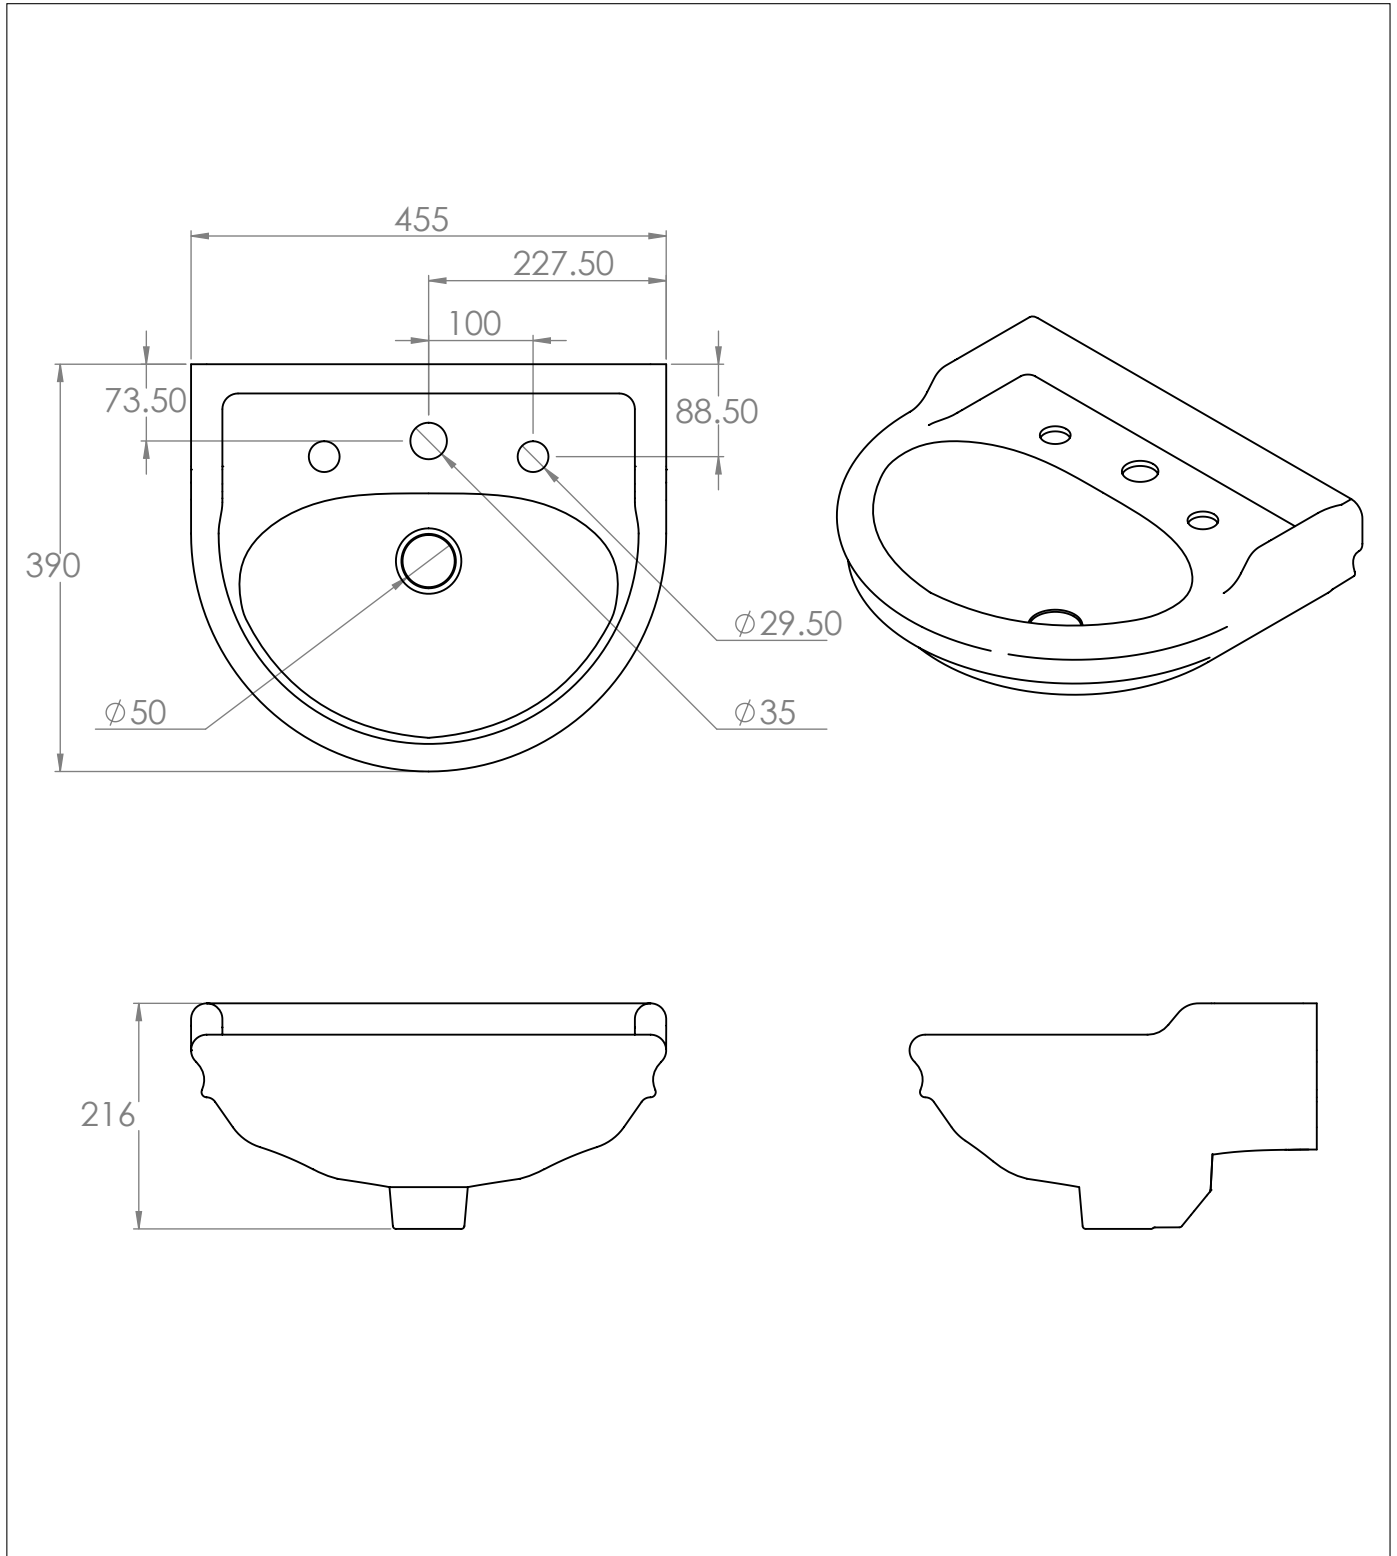

The Empress Cloakroom Basin

STANDARD MODEL

DIMENSIONS (mm)

PLEASE NOTE: Whilst every effort is made to ensure the accuracy of these specification sheets, they are subject to change without notice as part of the company's ongoing product development process.