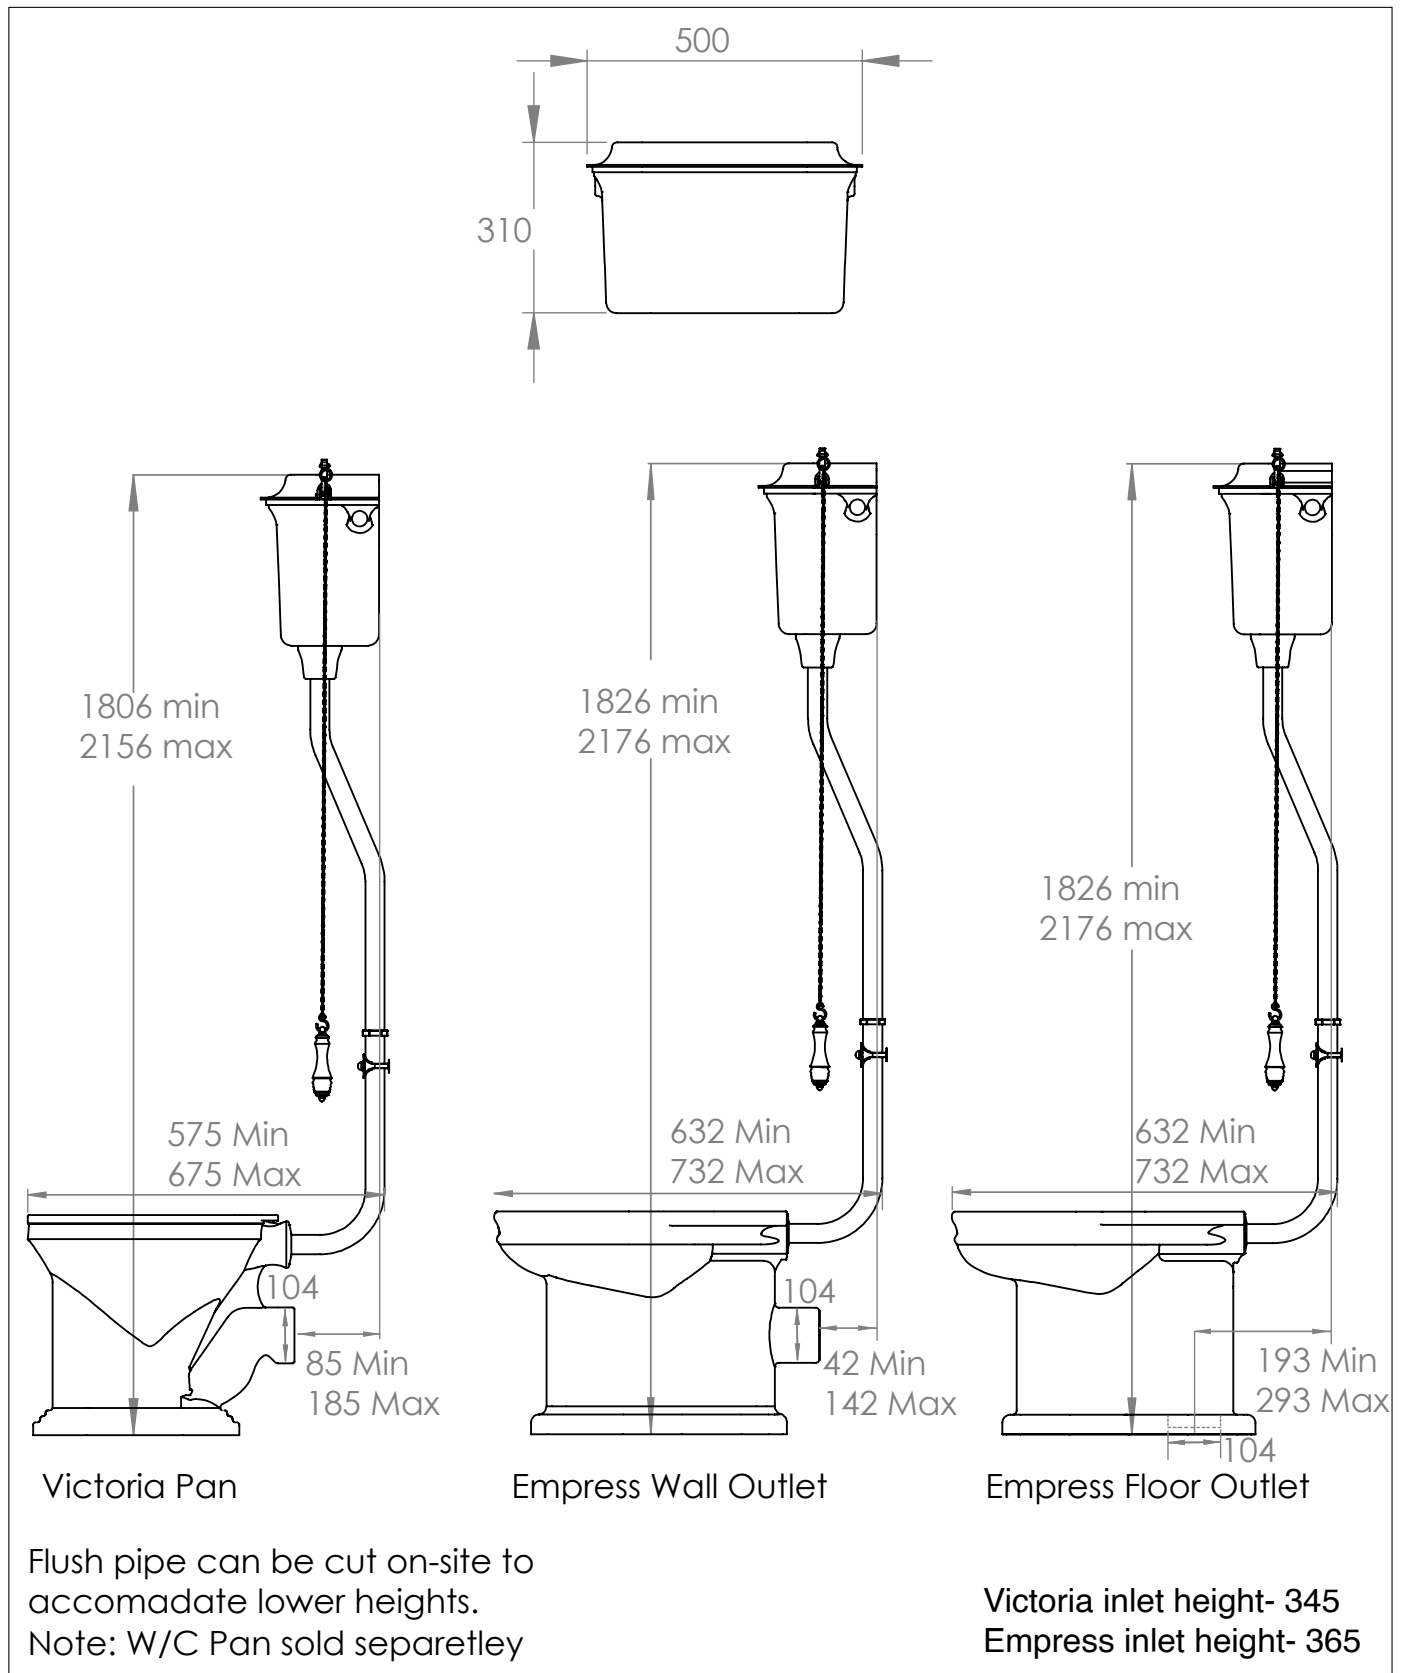

High Level Metal Cistern (Deluge, Regency, Wheatsheaf)

DIMENSIONS (mm)

PLEASE NOTE: Whilst every effort is made to ensure the accuracy of these specification sheets, they are subject to change without notice as part of the company's ongoing product development process.