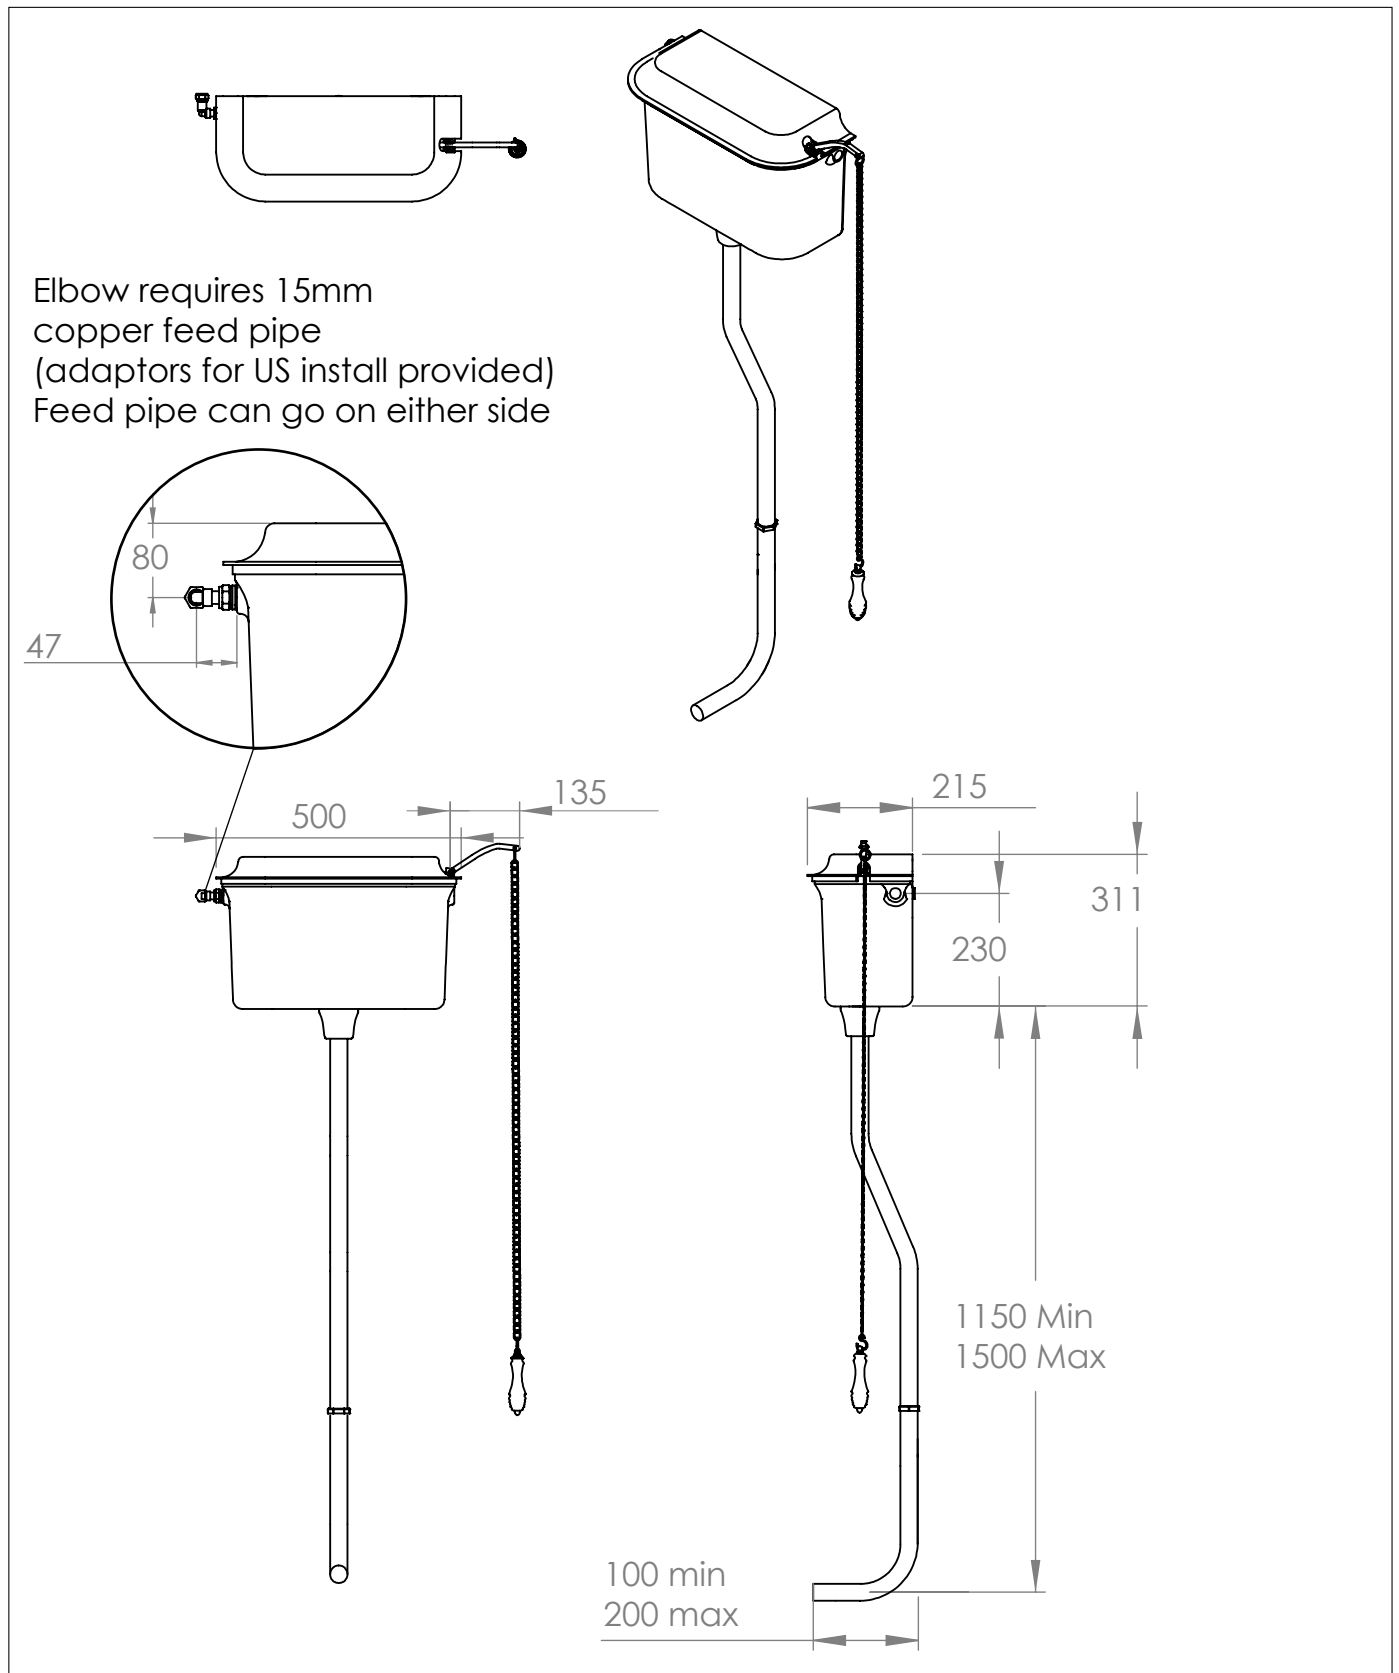

High Level Metal Cistern (Deluge, Regency, Wheatsheaf)

DIMENSIONS (mm)

PLEASE NOTE: Whilst every effort is made to ensure the accuracy of these specification sheets, they are subject to change without notice as part of the company's ongoing product development process.