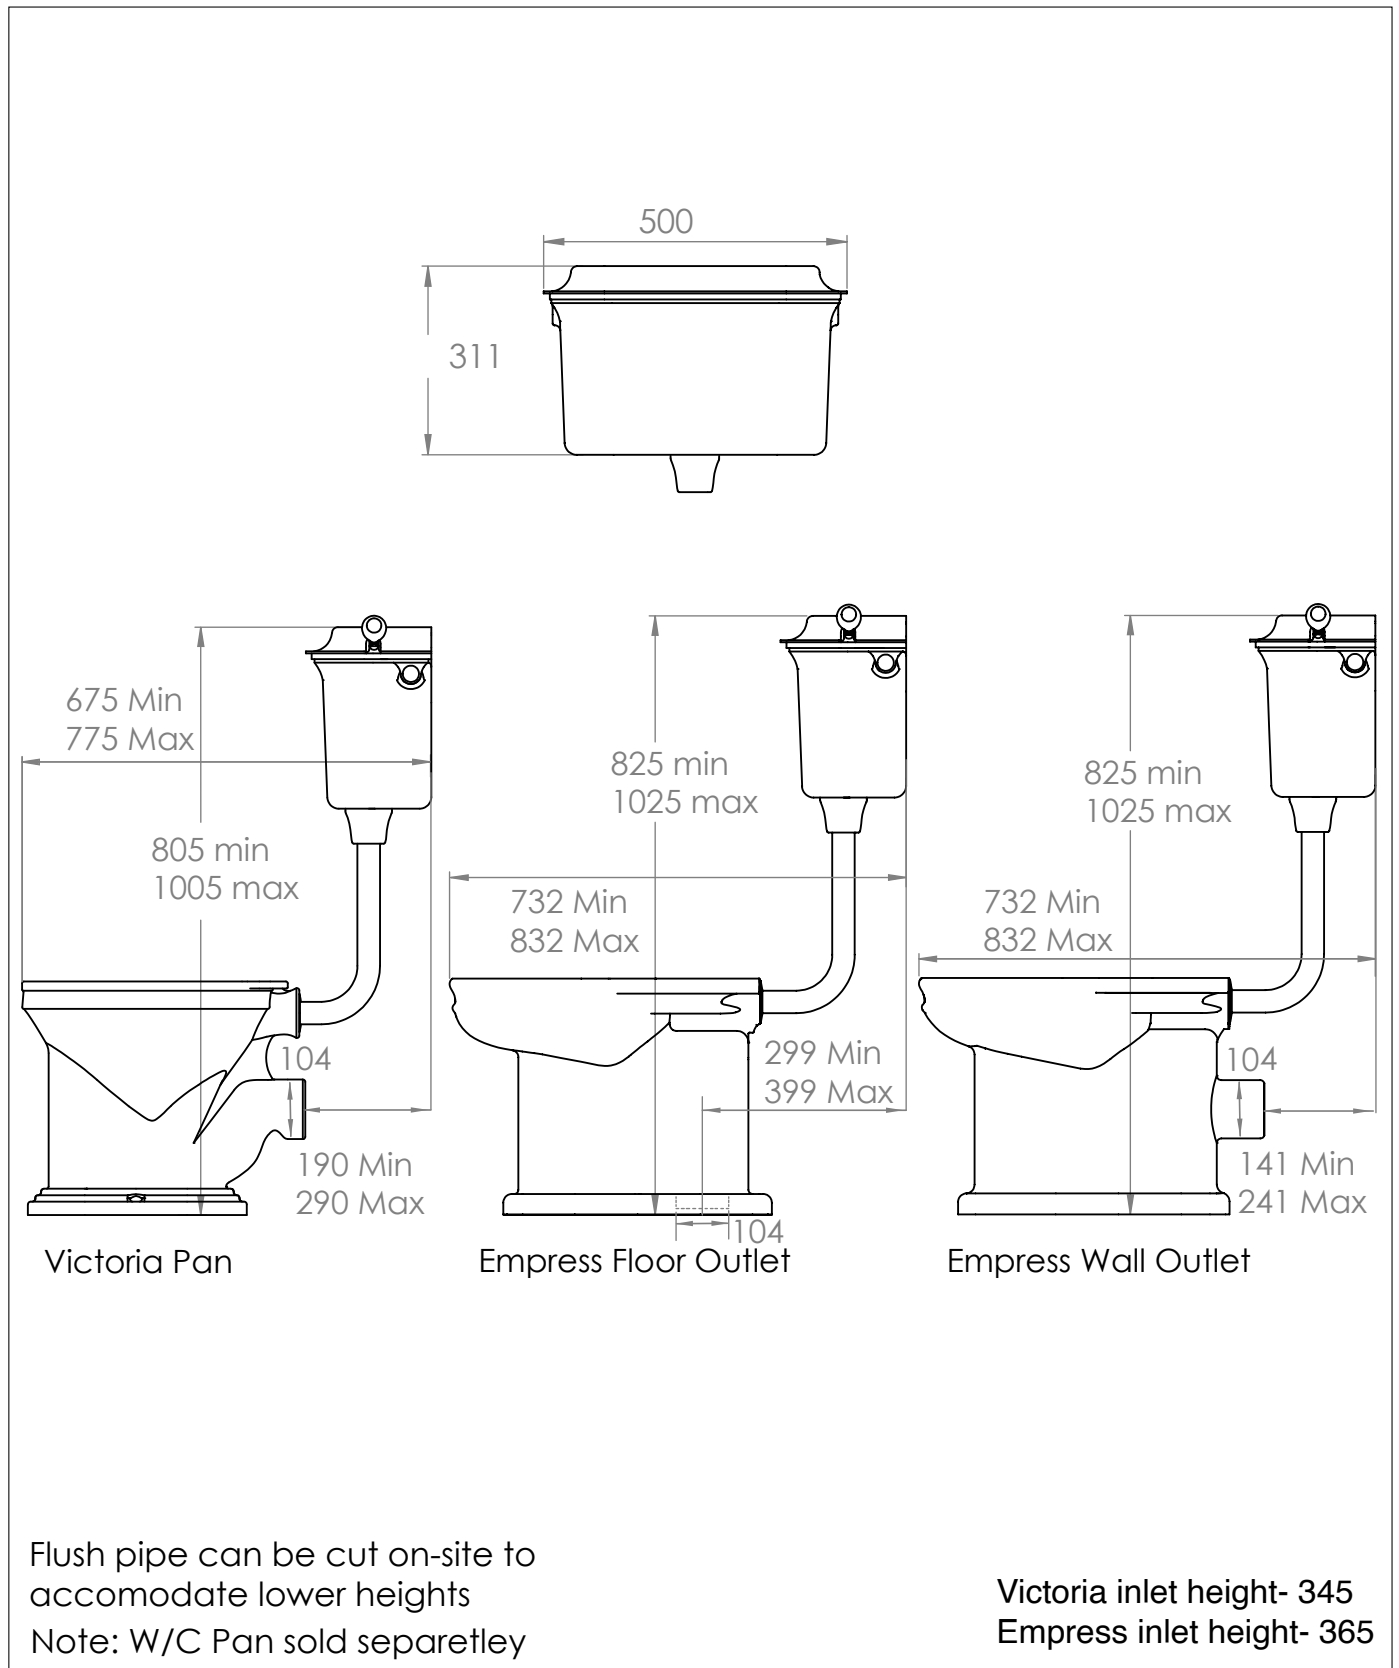

## DIMENSIONS (mm)

PLEASE NOTE: Whilst every effort is made to ensure the accuracy of these specification sheets, they are subject to change without notice as part of the company's ongoing product development process.

# Low Level Metal Cistern (Deluge, Regency, Wheatsheaf)

DIMENSIONS (mm)

PLEASE NOTE: Whilst every effort is made to ensure the accuracy of these specification sheets, they are subject to change without notice as part of the company's ongoing product development process.