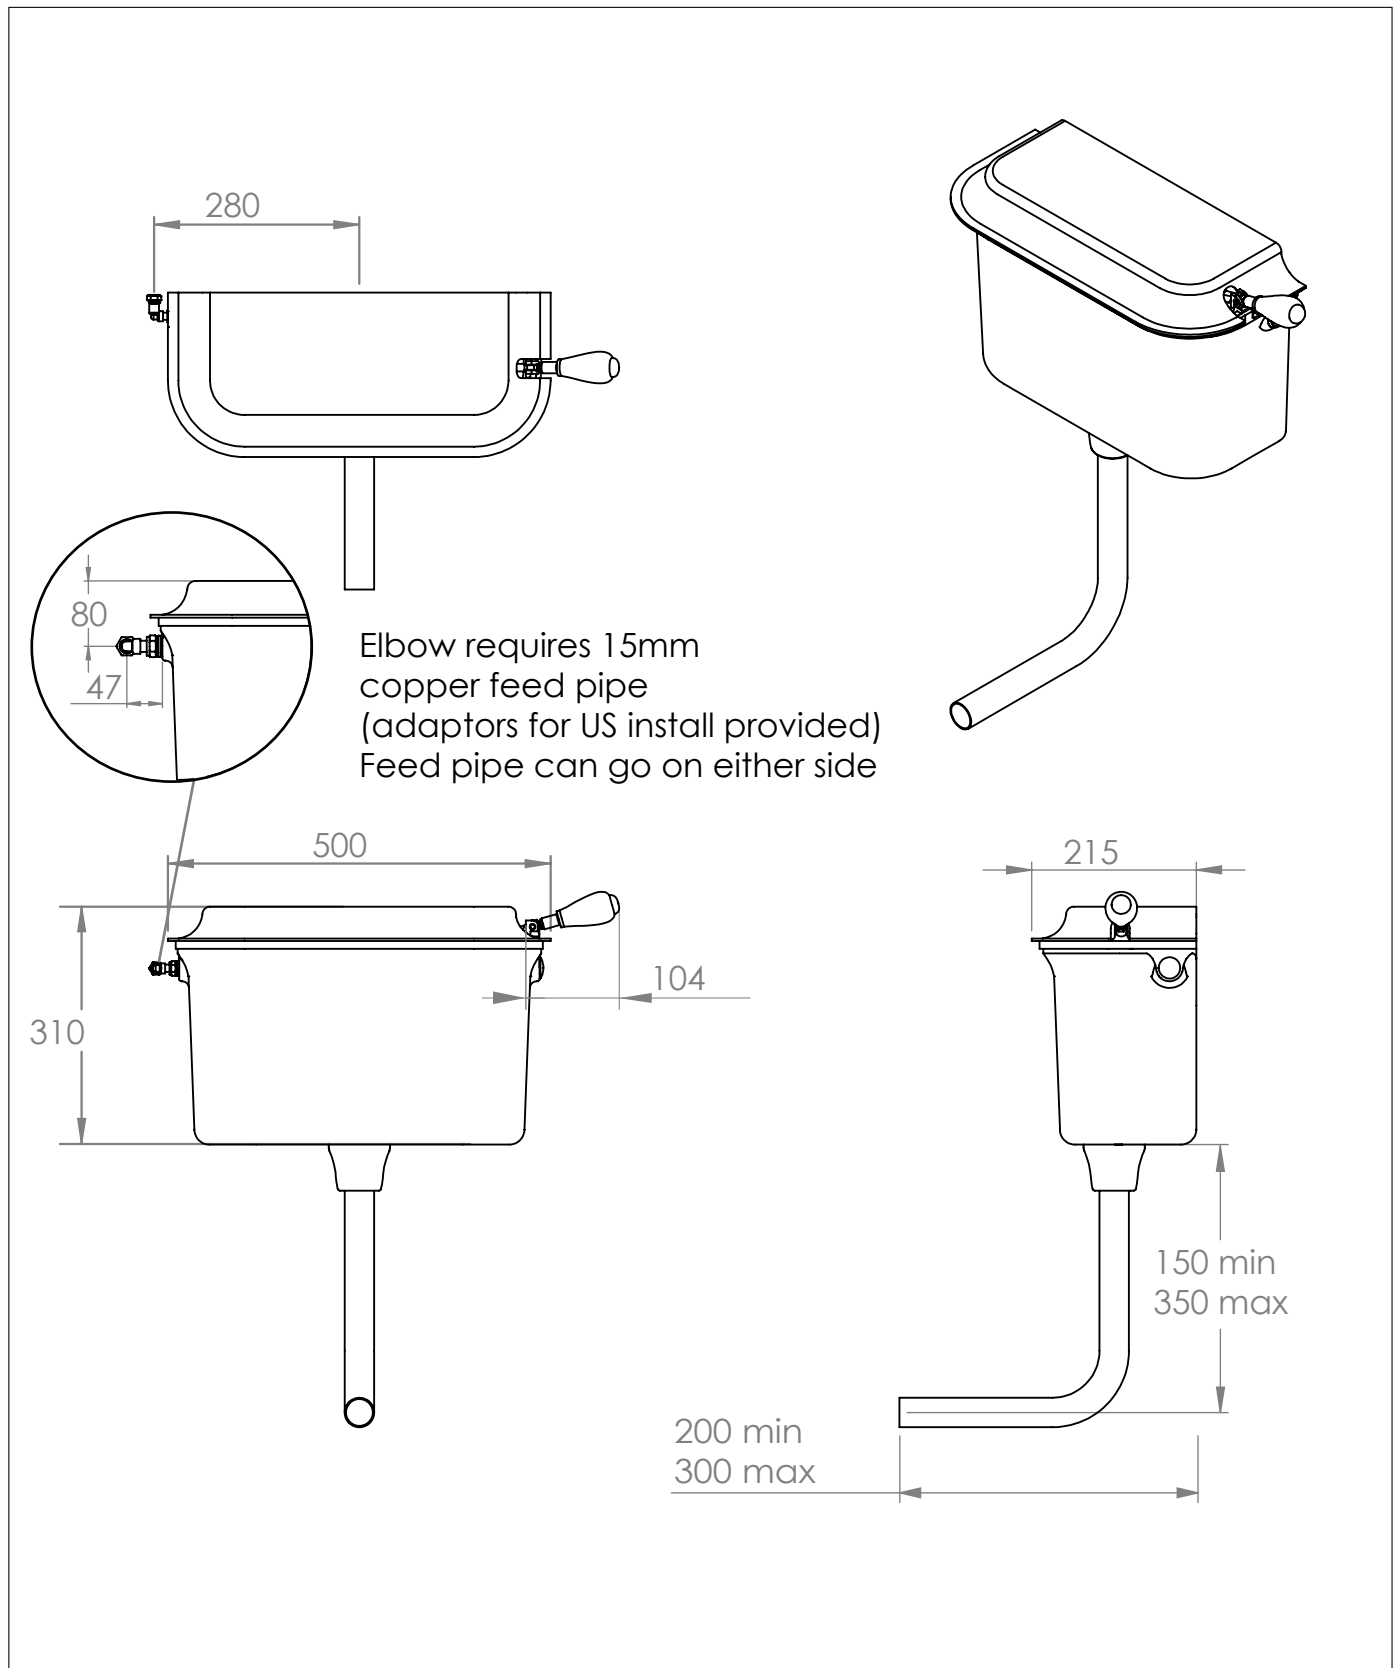

# Low Level Metal Cistern (Deluge, Regency, Wheatsheaf)

## DIMENSIONS (mm)

PLEASE NOTE: Whilst every effort is made to ensure the accuracy of these specification sheets, they are subject to change without notice as part of the company's ongoing product development process.

# Low Level Metal Cistern (Deluge, Regency, Wheatsheaf)

DIMENSIONS (mm)

PLEASE NOTE: Whilst every effort is made to ensure the accuracy of these specification sheets, they are subject to change without notice as part of the company's ongoing product development process.