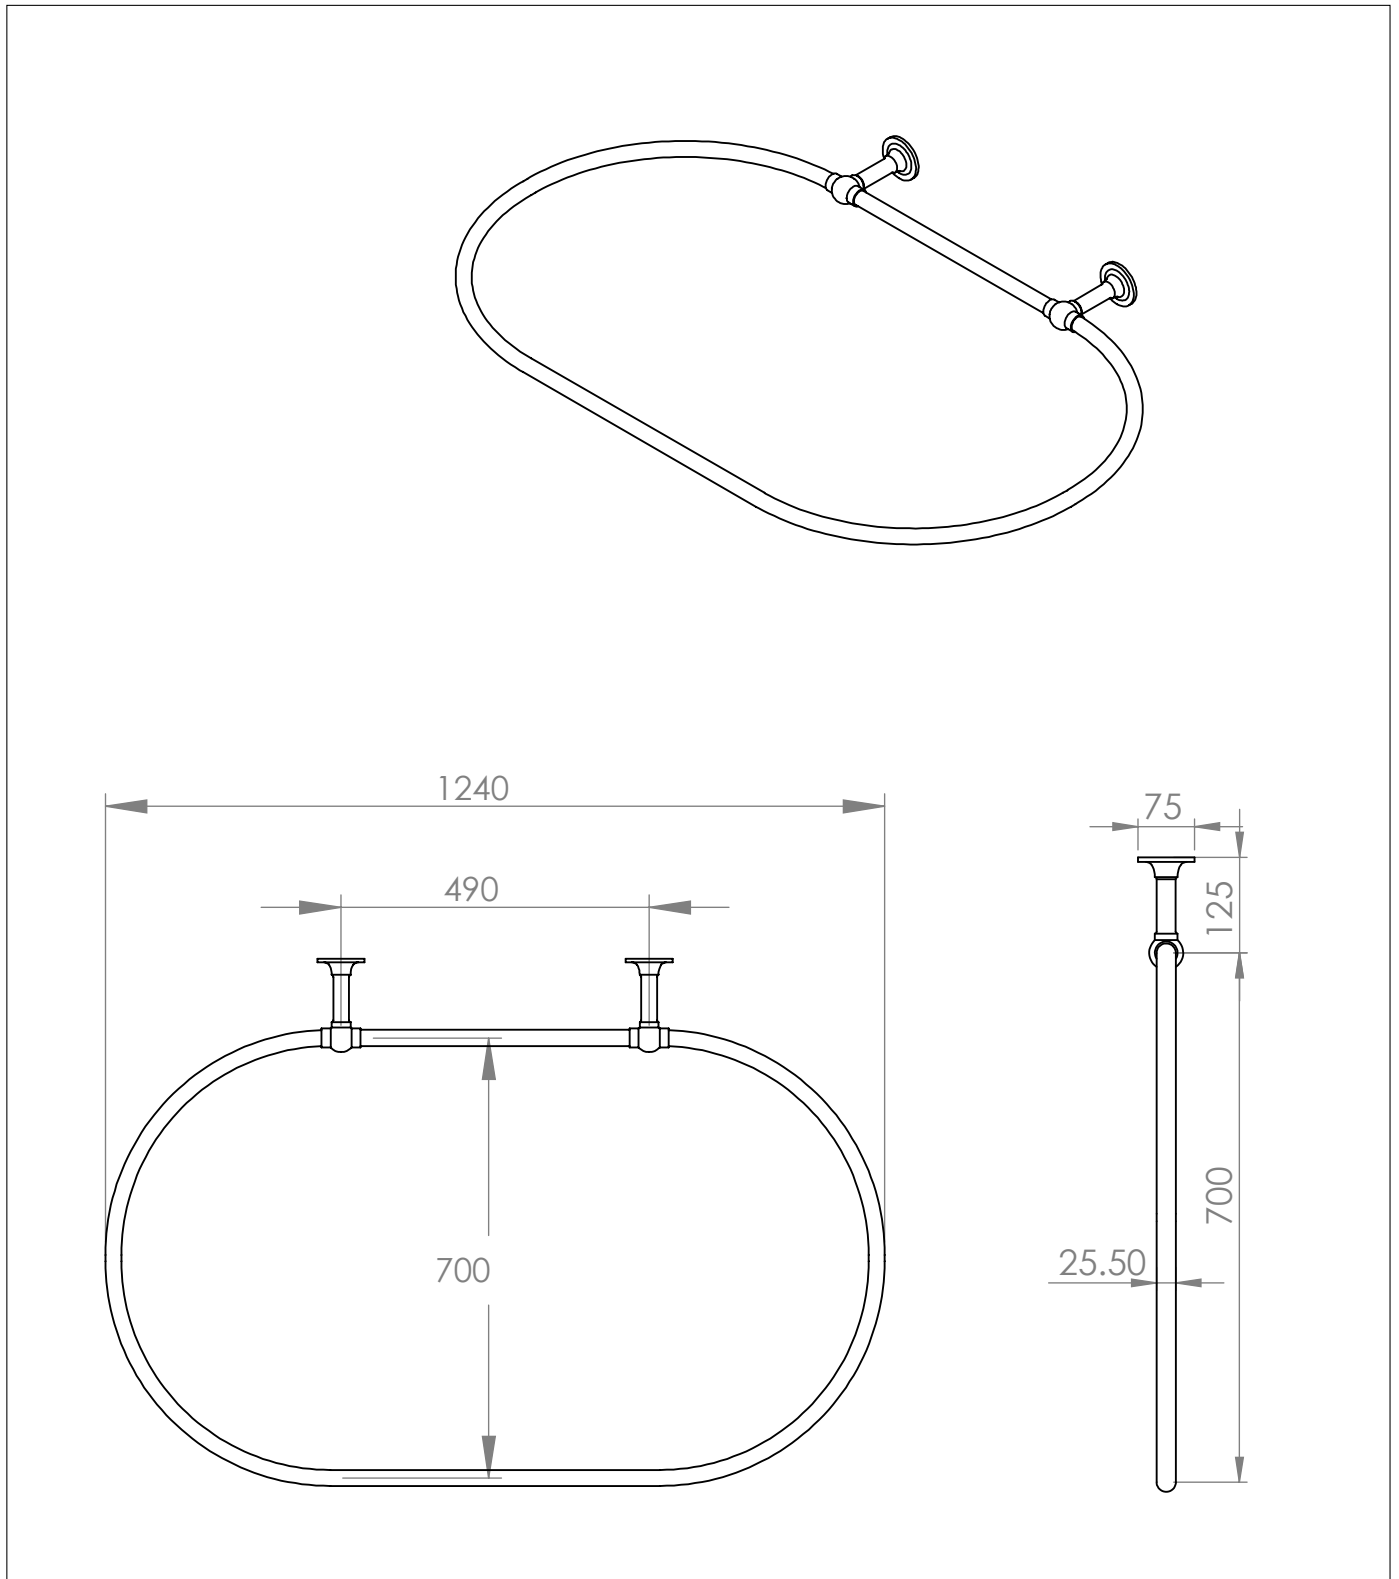

Wall Mounted Shower Curtain Rail

DIMENSIONS (mm)

PLEASE NOTE: Whilst every effort is made to ensure the accuracy of these specification sheets, they are subject to change without notice as part of the company's ongoing product development process.