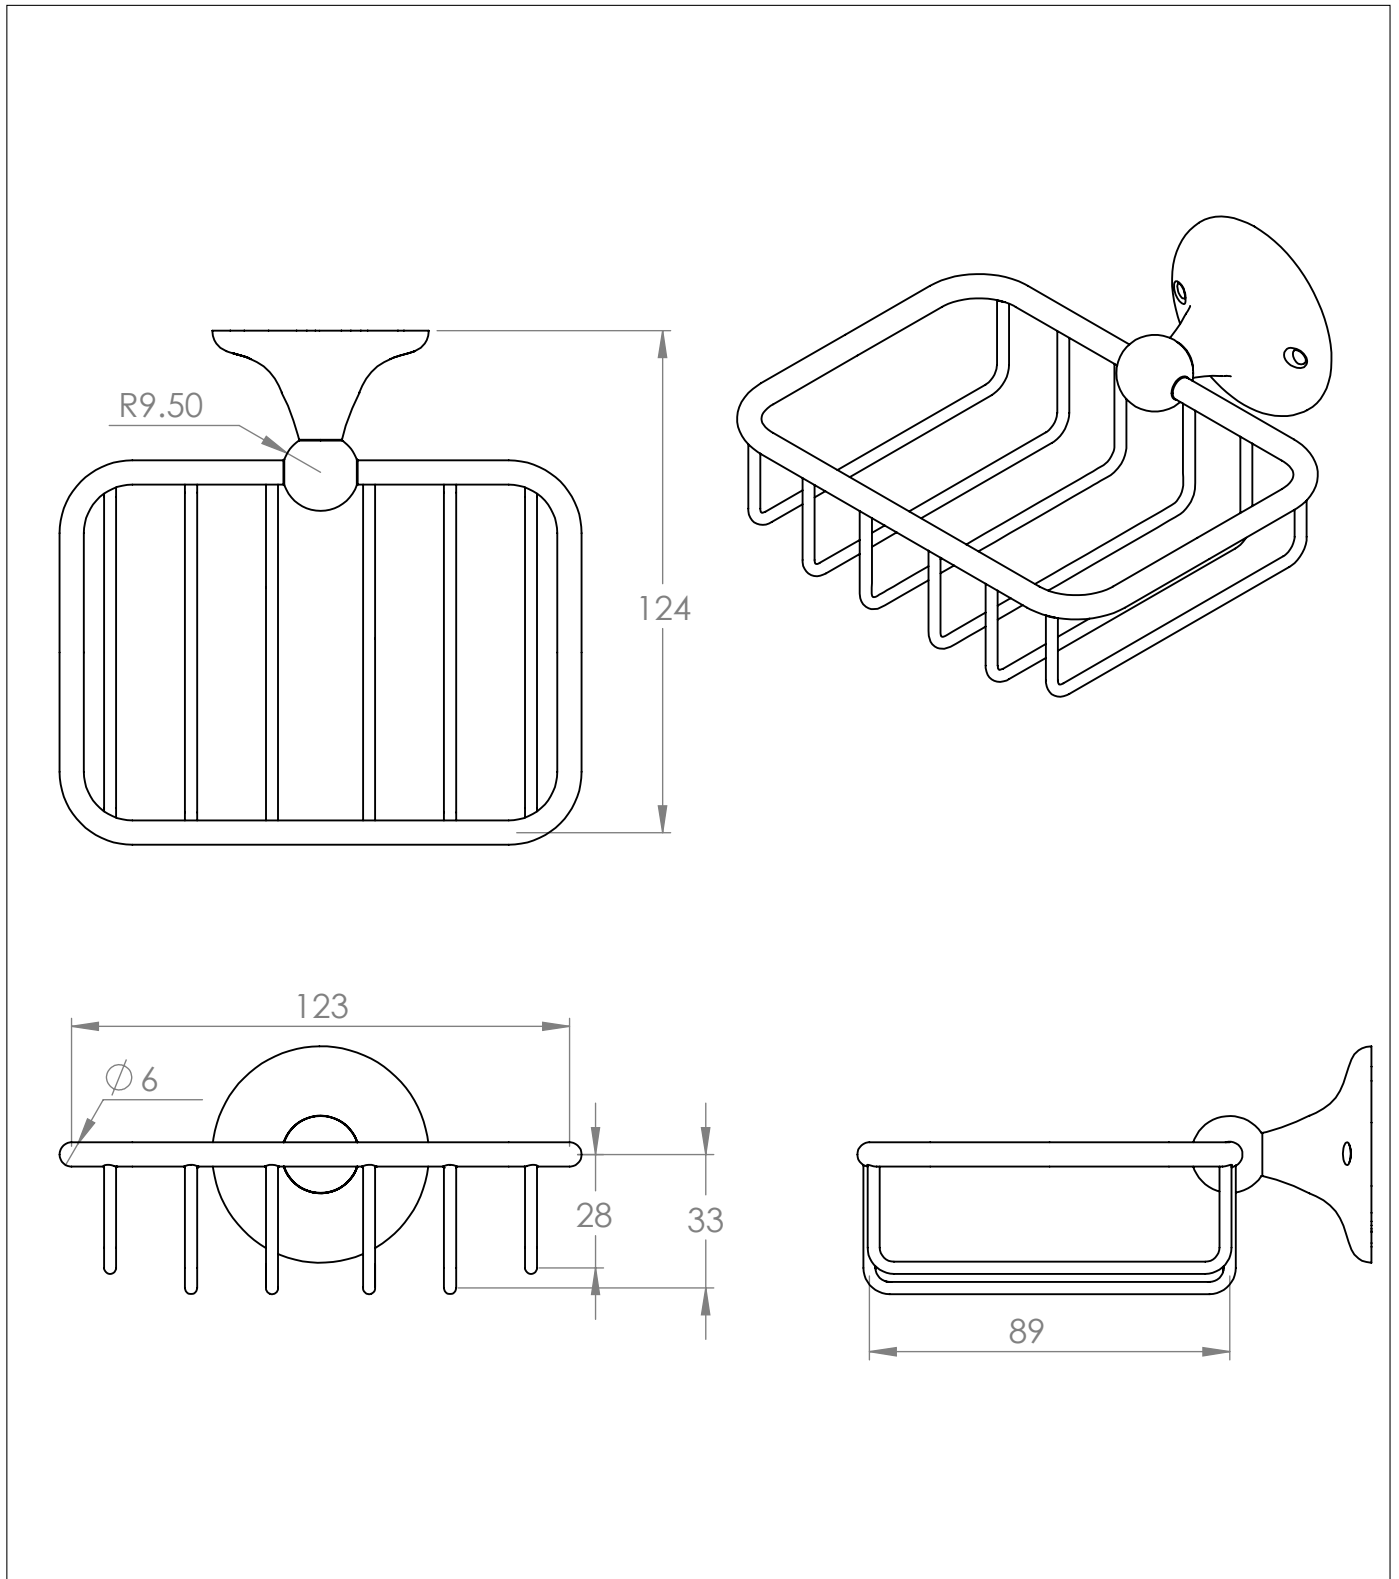

The Empire Wire Soap Basket

DIMENSIONS (mm)

PLEASE NOTE: Whilst every effort is made to ensure the accuracy of these specification sheets, they are subject to change without notice as part of the company's ongoing product development process.