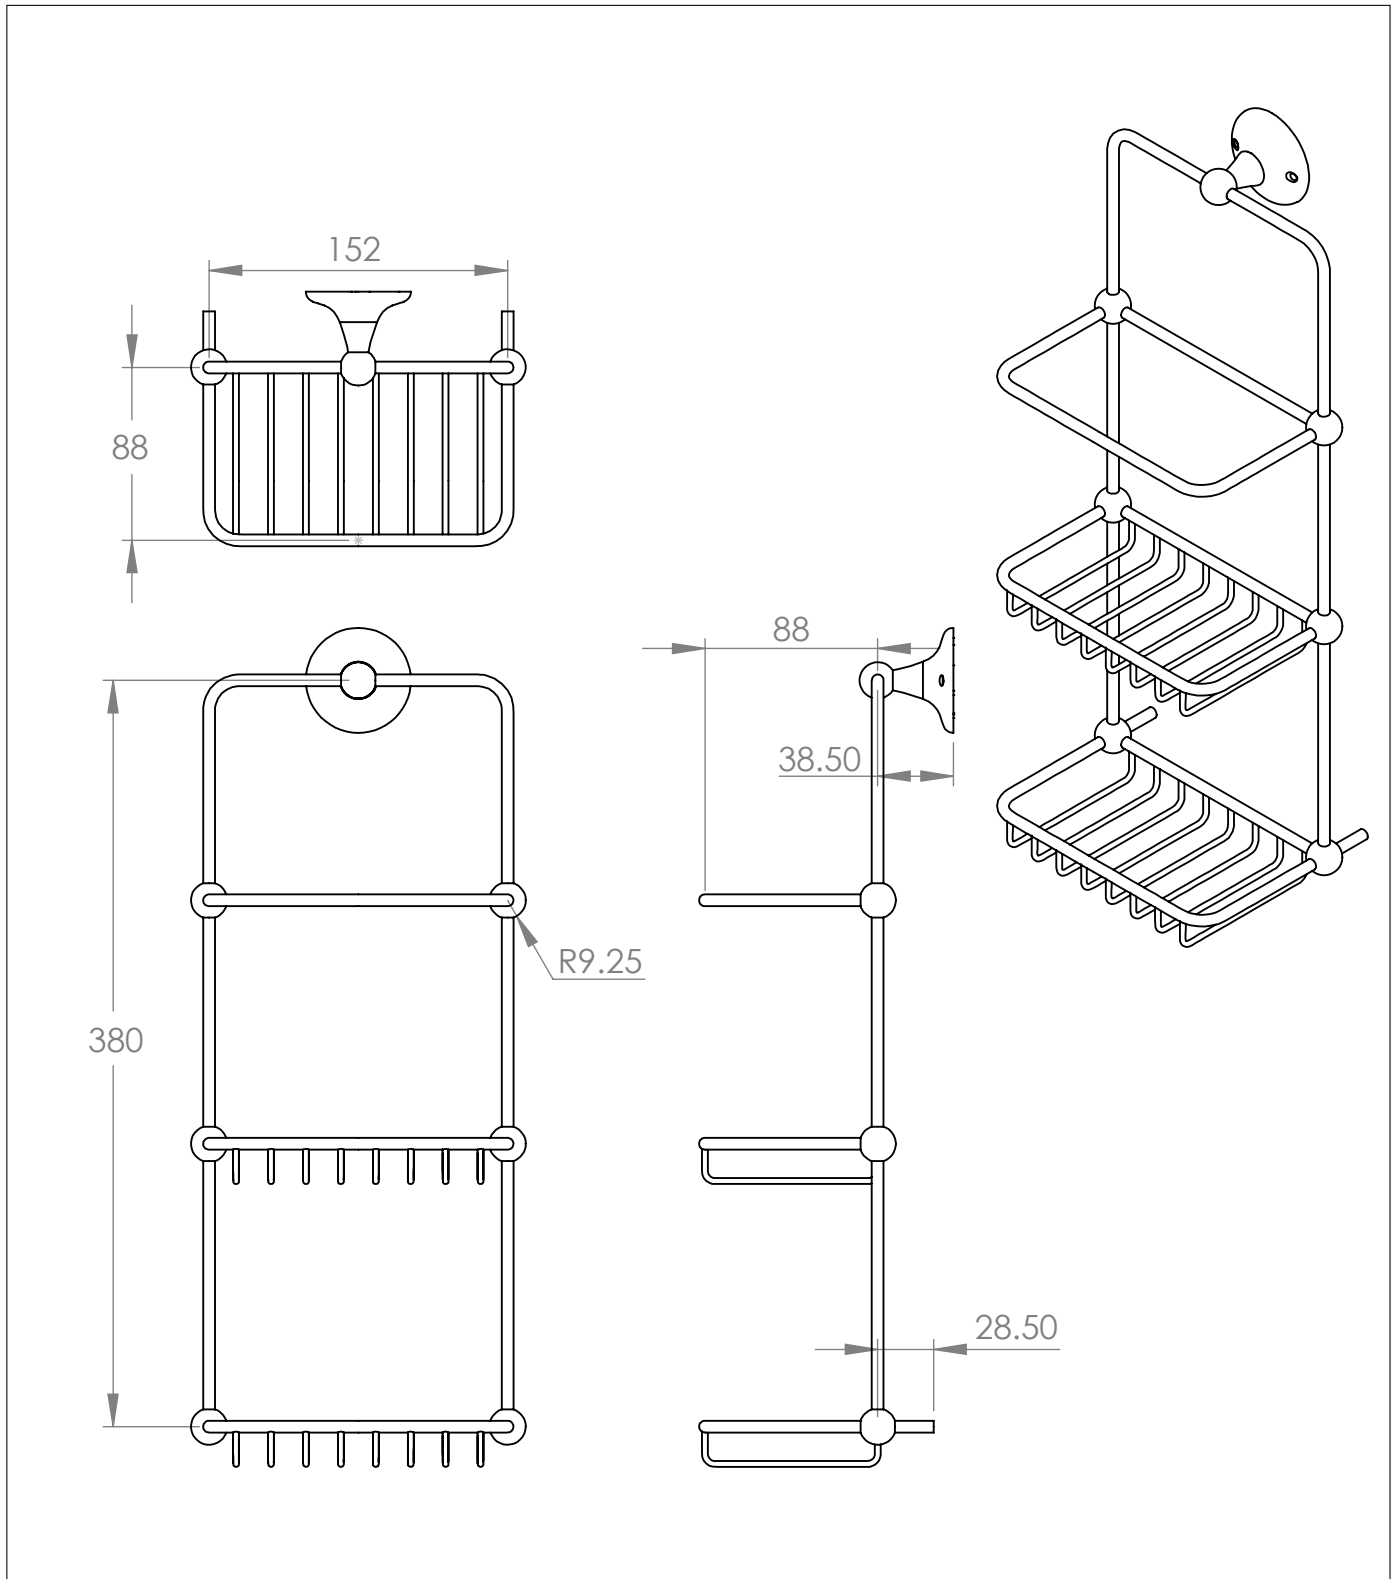

# The Empire Wire Shower Tidy

DIMENSIONS (mm)

PLEASE NOTE: Whilst every effort is made to ensure the accuracy of these specification sheets, they are subject to change without notice as part of the company's ongoing product development process.