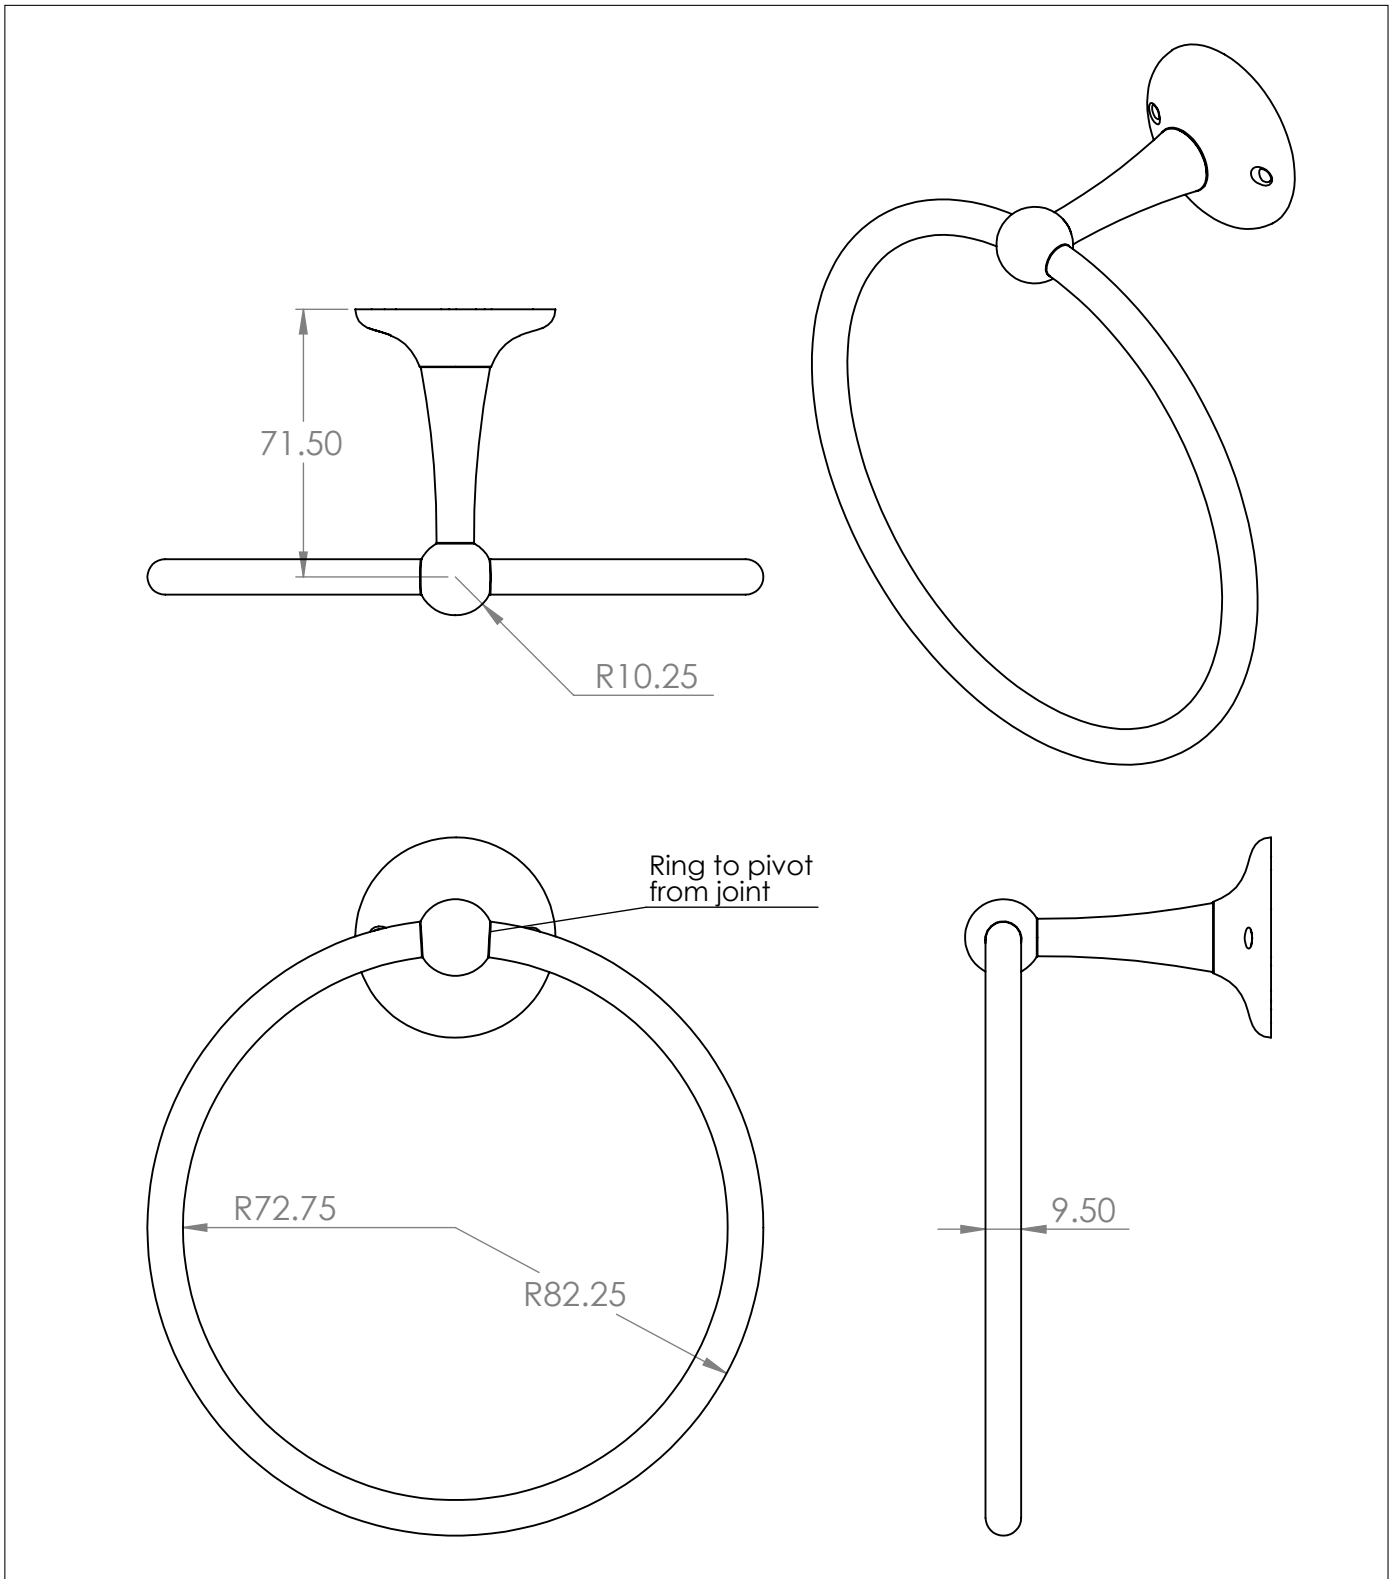

# The Empire Towel Ring

DIMENSIONS (mm)

PLEASE NOTE: Whilst every effort is made to ensure the accuracy of these specification sheets, they are subject to change without notice as part of the company's ongoing product development process.