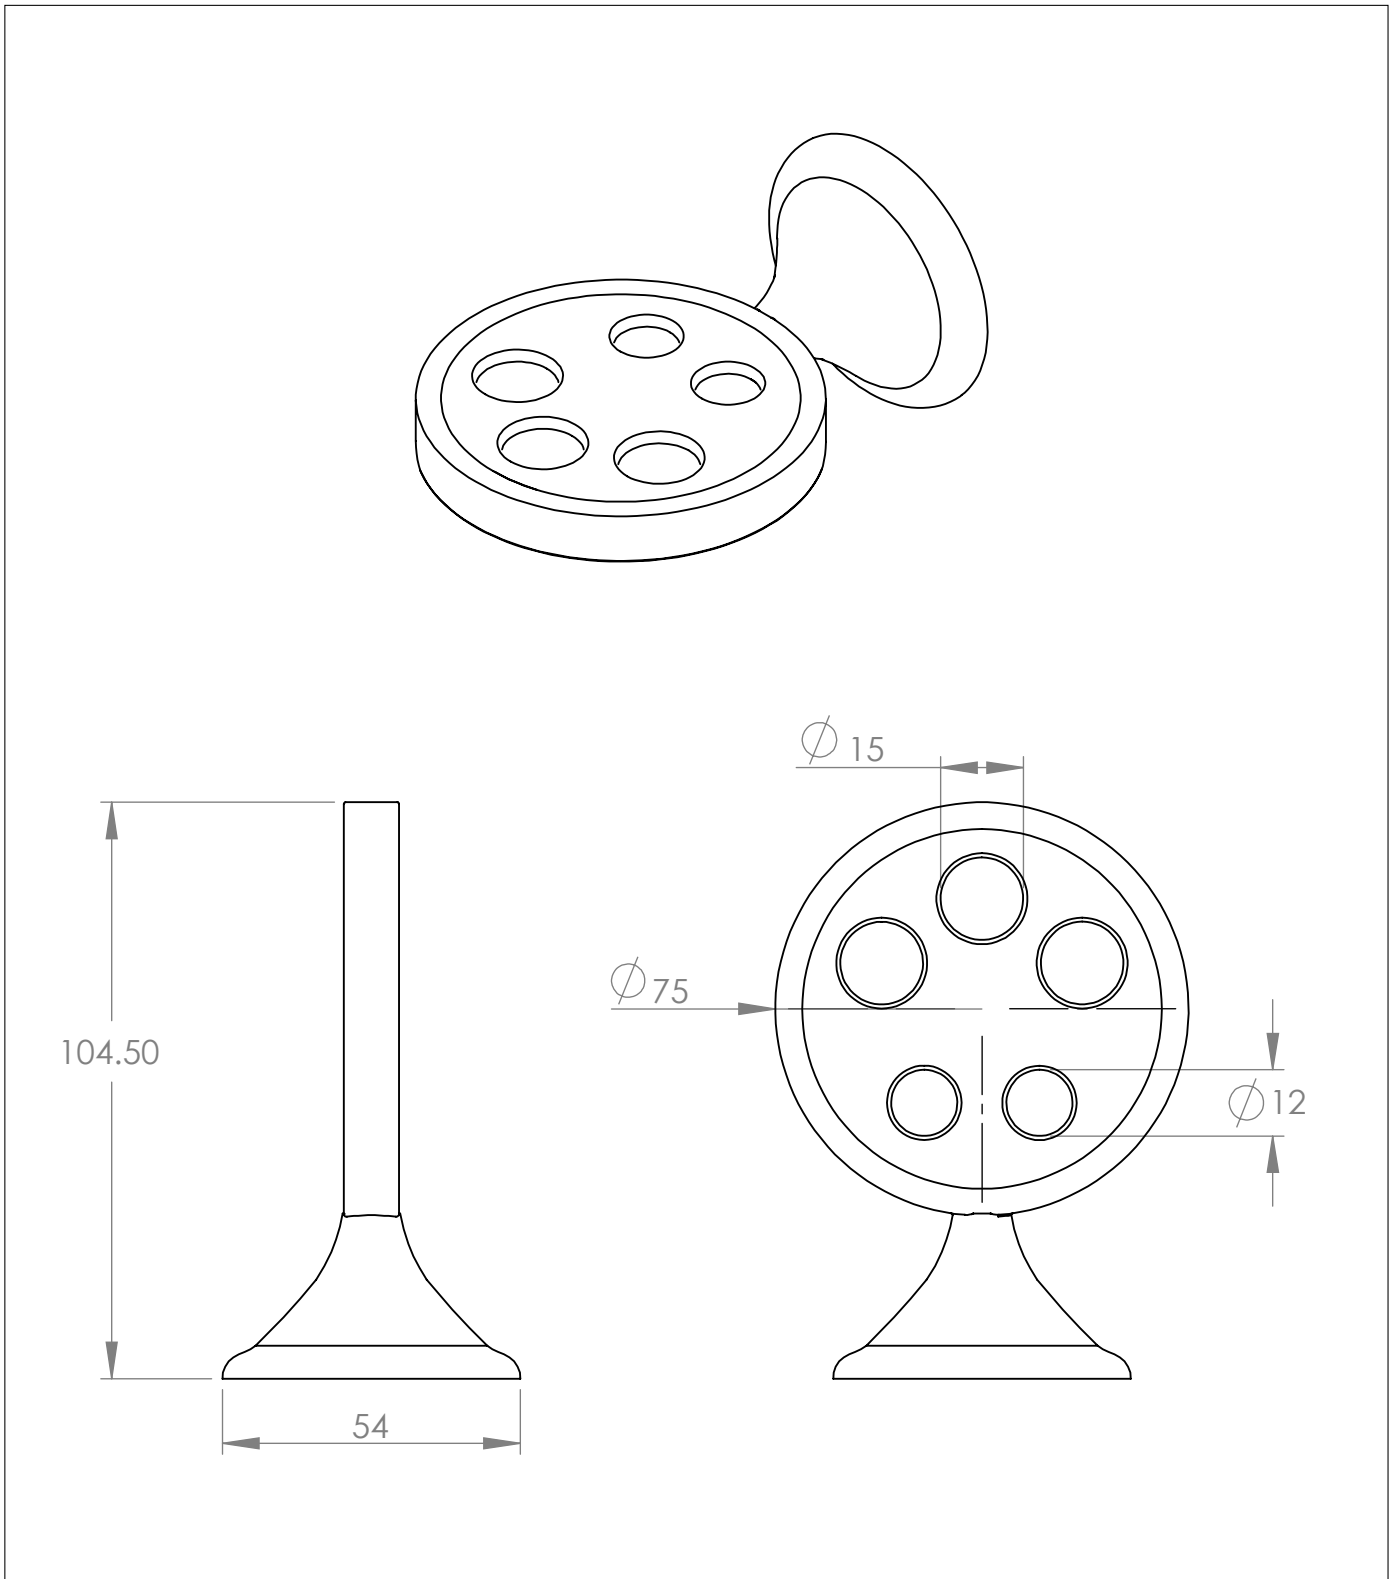

# The Empire Toothbrush Holder

DIMENSIONS (mm)

PLEASE NOTE: Whilst every effort is made to ensure the accuracy of these specification sheets, they are subject to change without notice as part of the company's ongoing product development process.