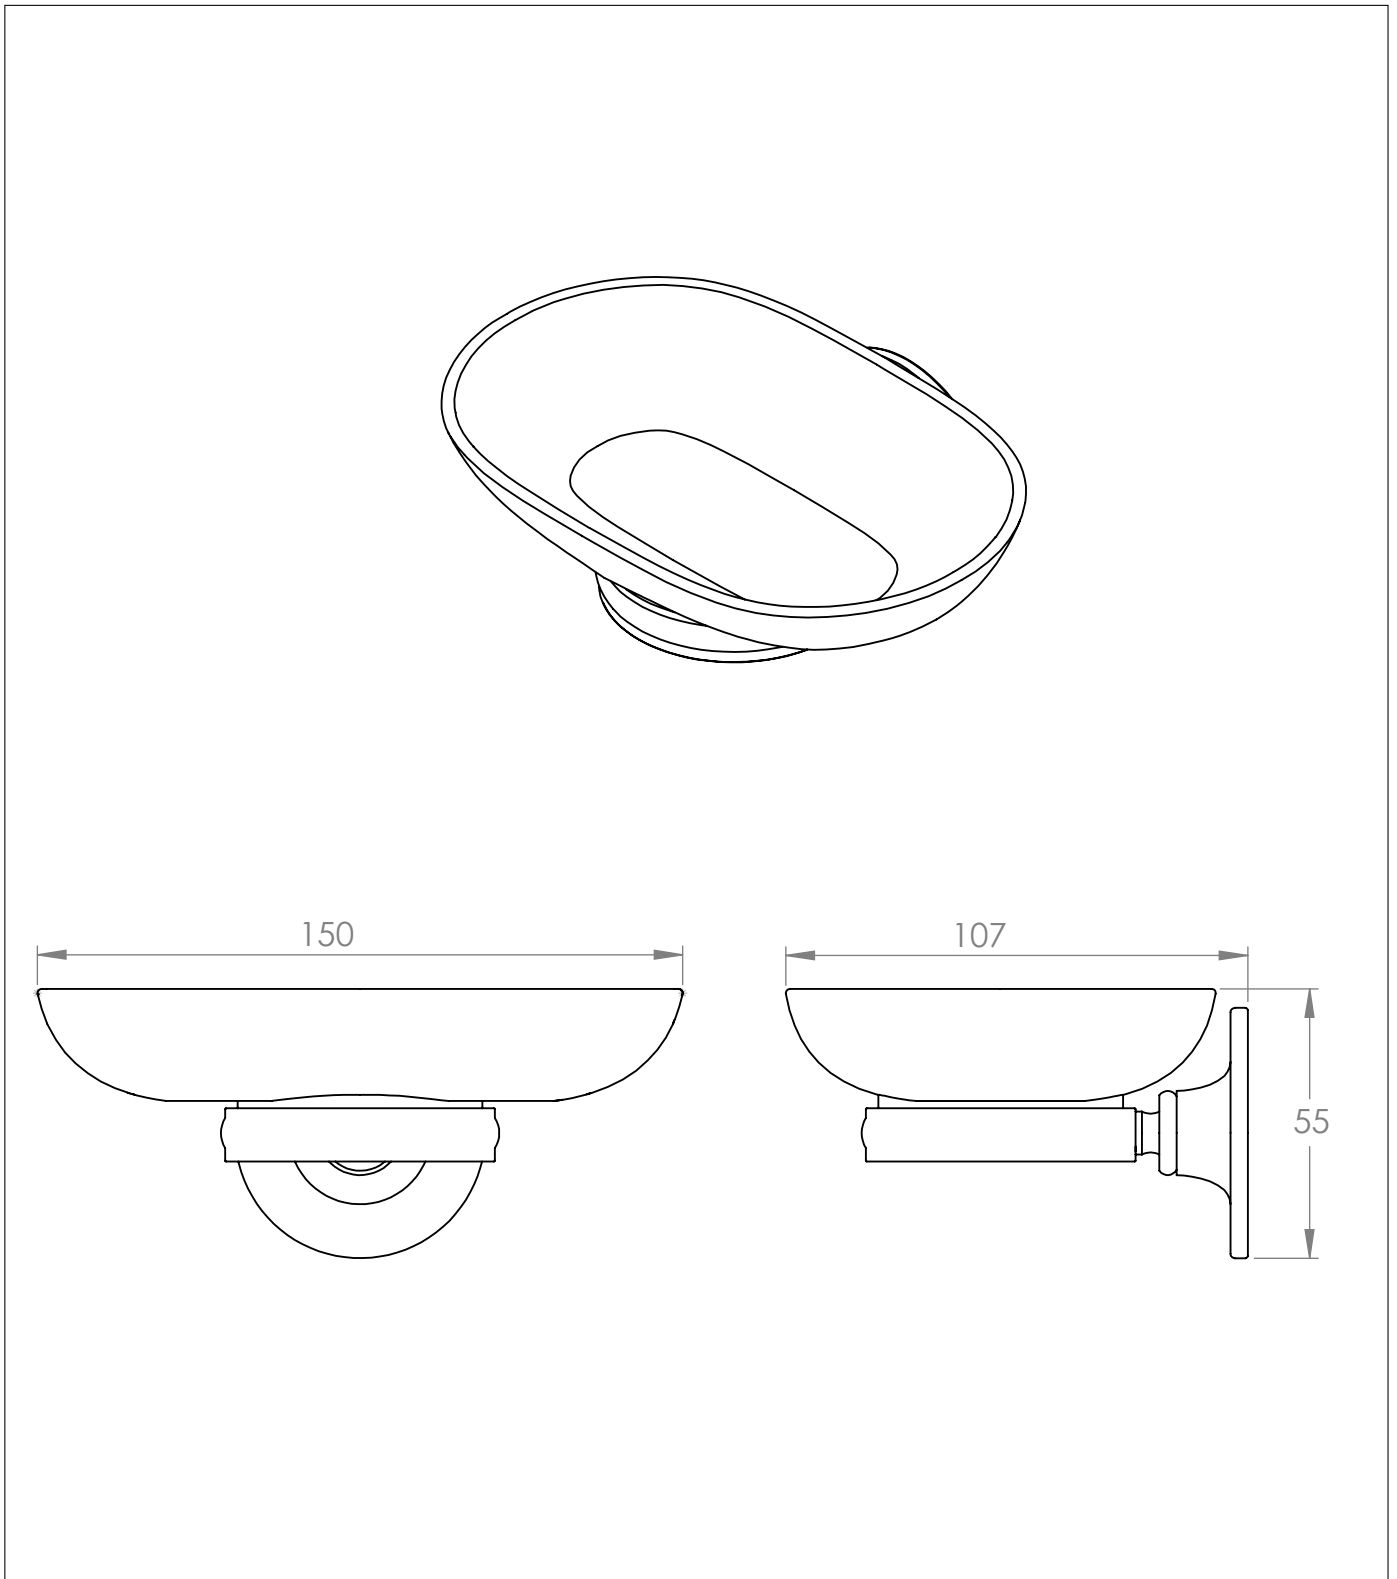

The Empire Soap Dish

DIMENSIONS (mm)

PLEASE NOTE: Whilst every effort is made to ensure the accuracy of these specification sheets, they are subject to change without notice as part of the company's ongoing product development process.