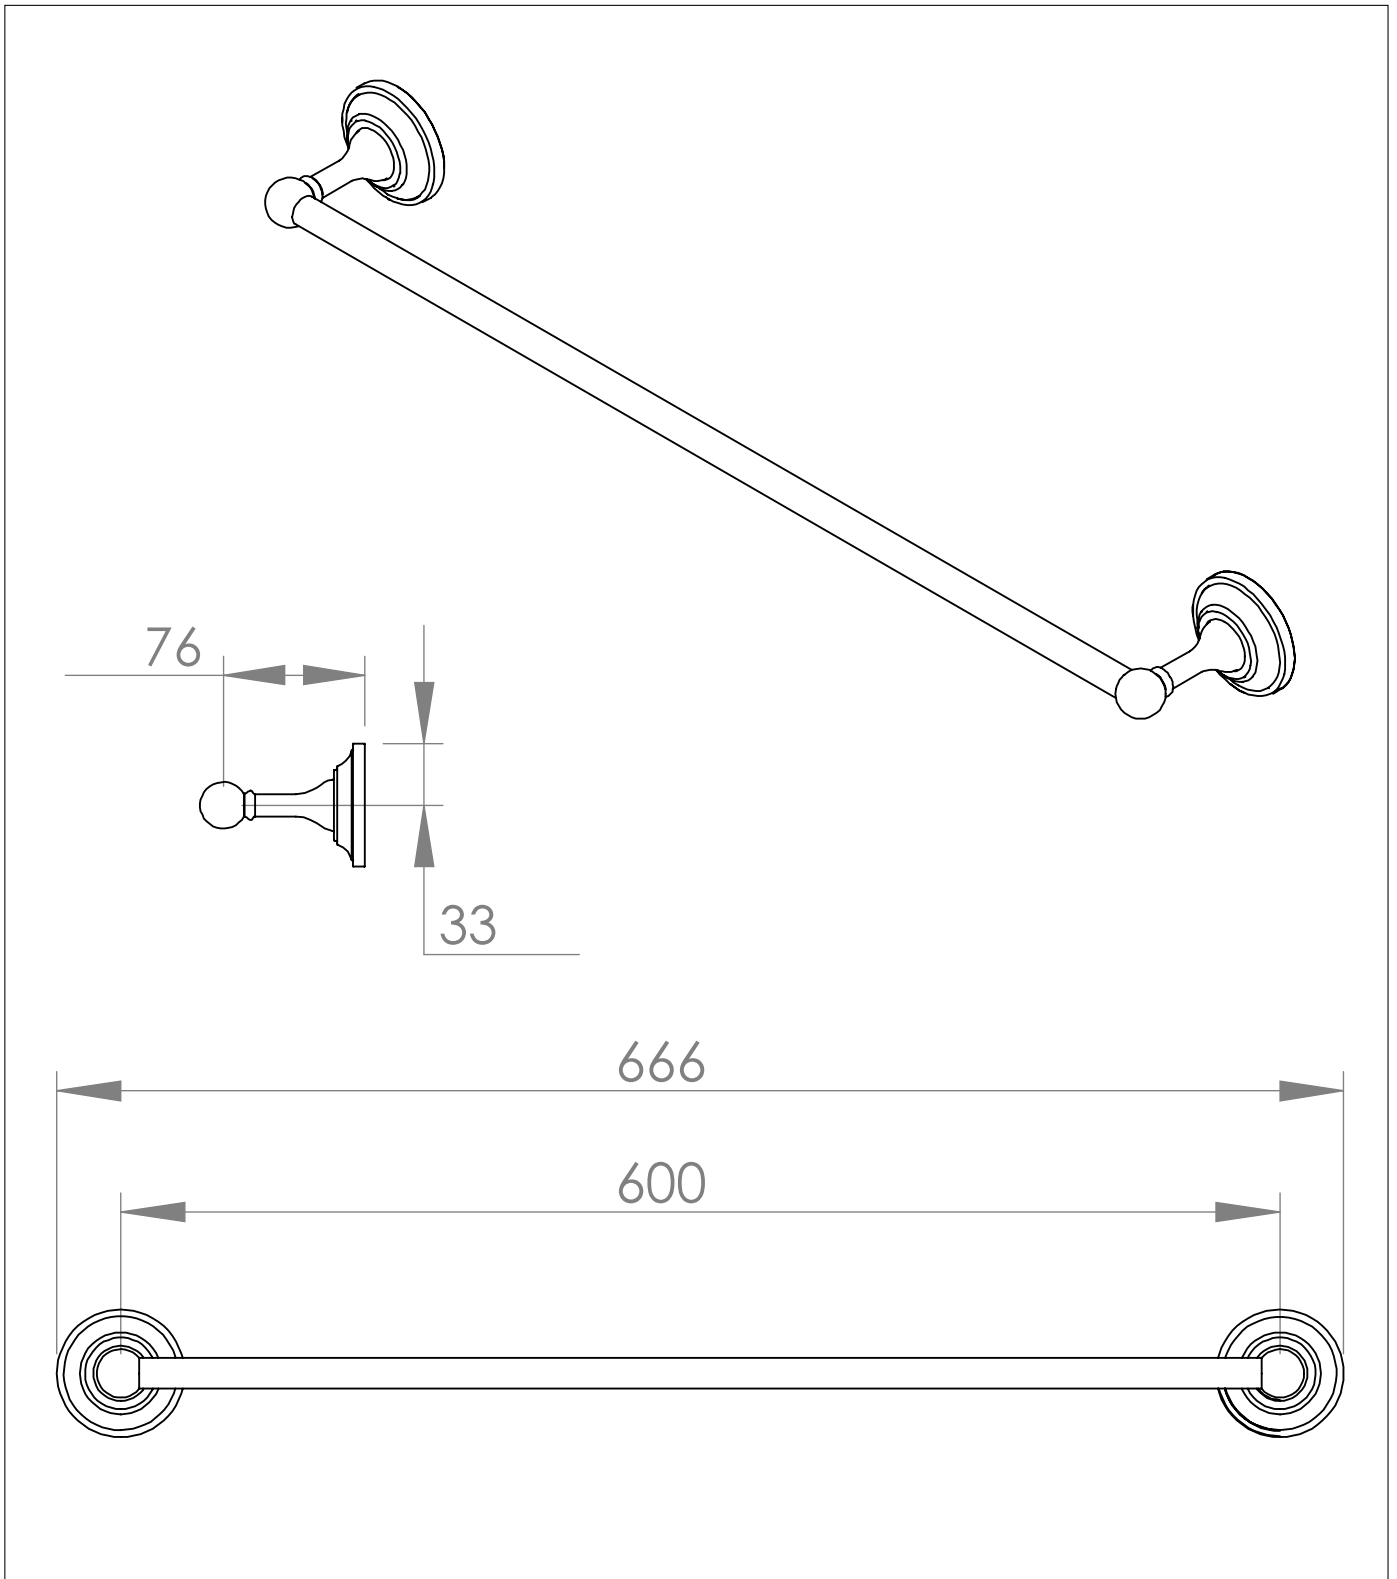

The Empire Single Towel Rail

DIMENSIONS (mm)

PLEASE NOTE: Whilst every effort is made to ensure the accuracy of these specification sheets, they are subject to change without notice as part of the company's ongoing product development process.