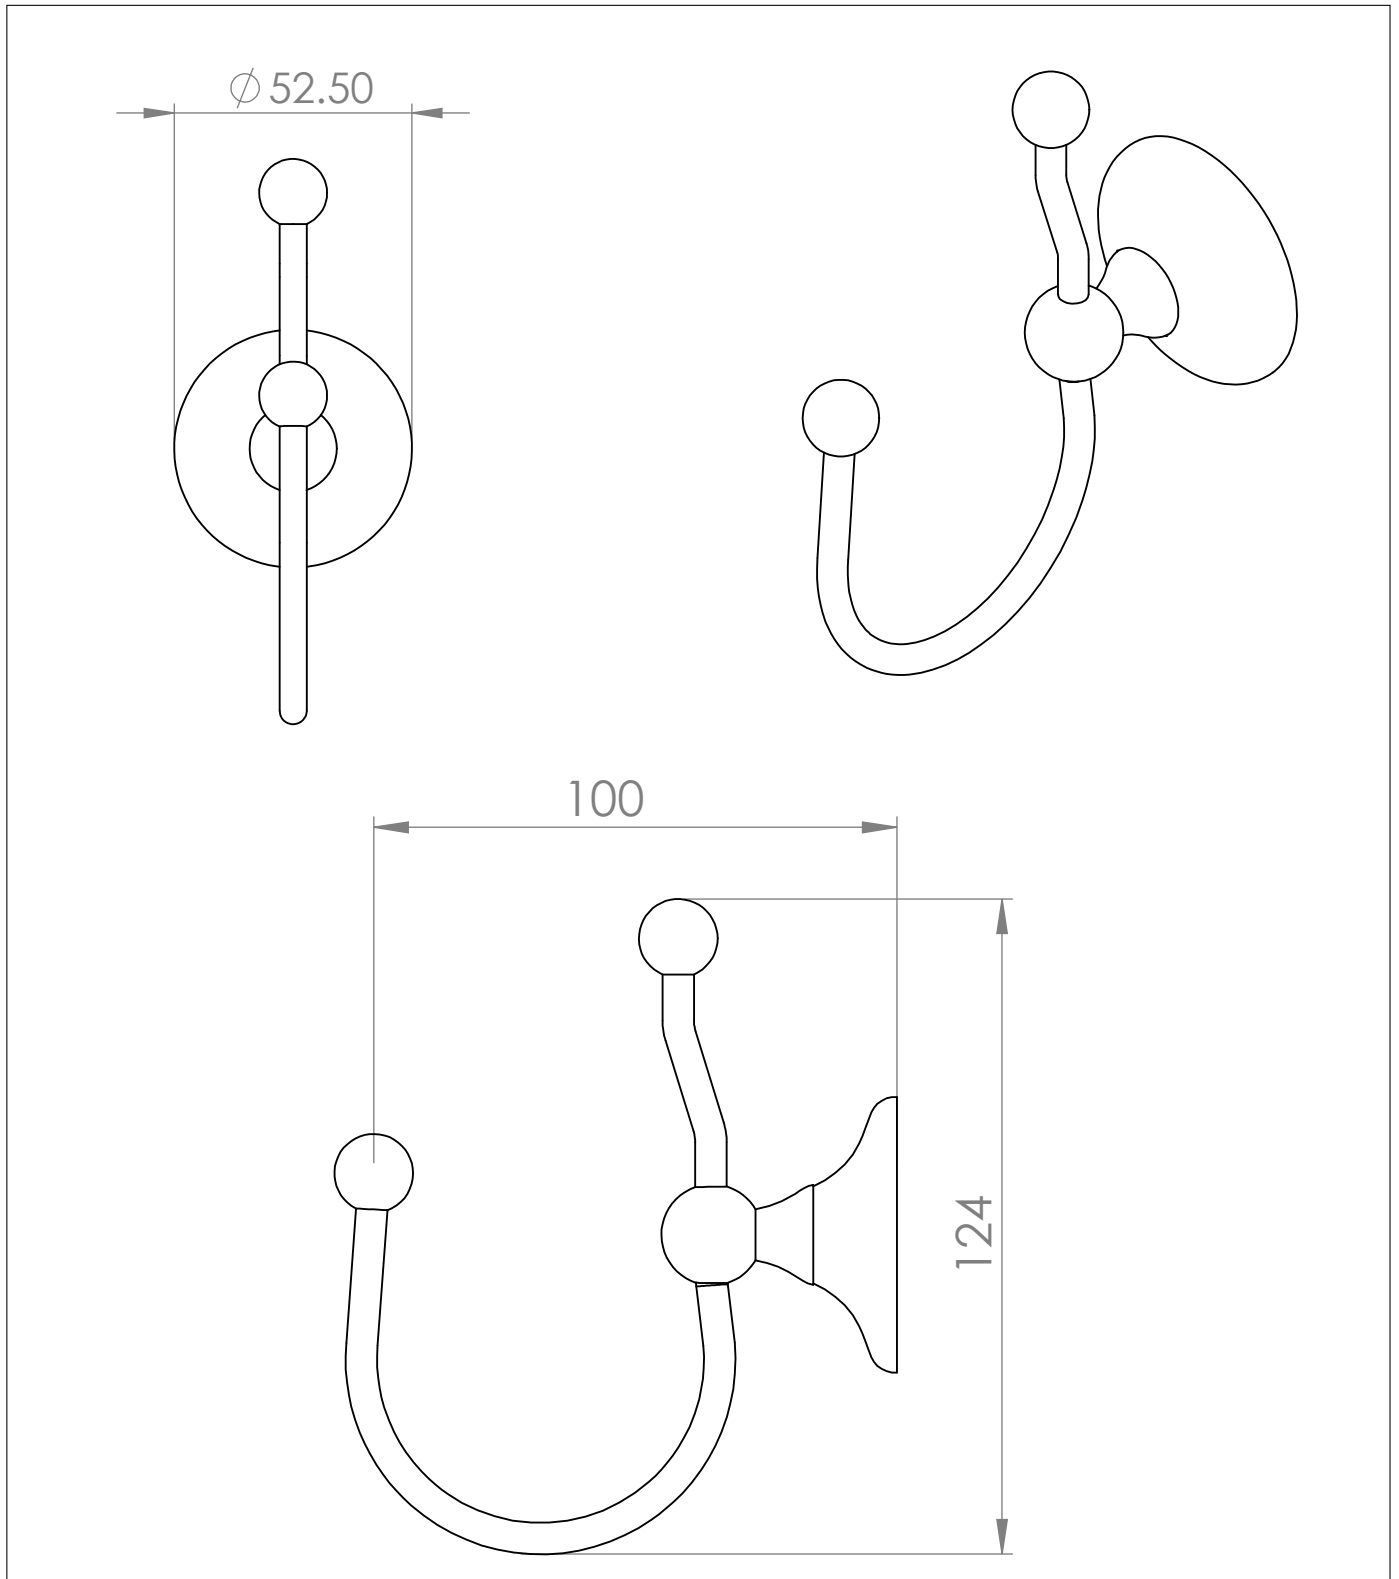

The Empire Robe Hook

DIMENSIONS (mm)

PLEASE NOTE: Whilst every effort is made to ensure the accuracy of these specification sheets, they are subject to change without notice as part of the company's ongoing product development process.