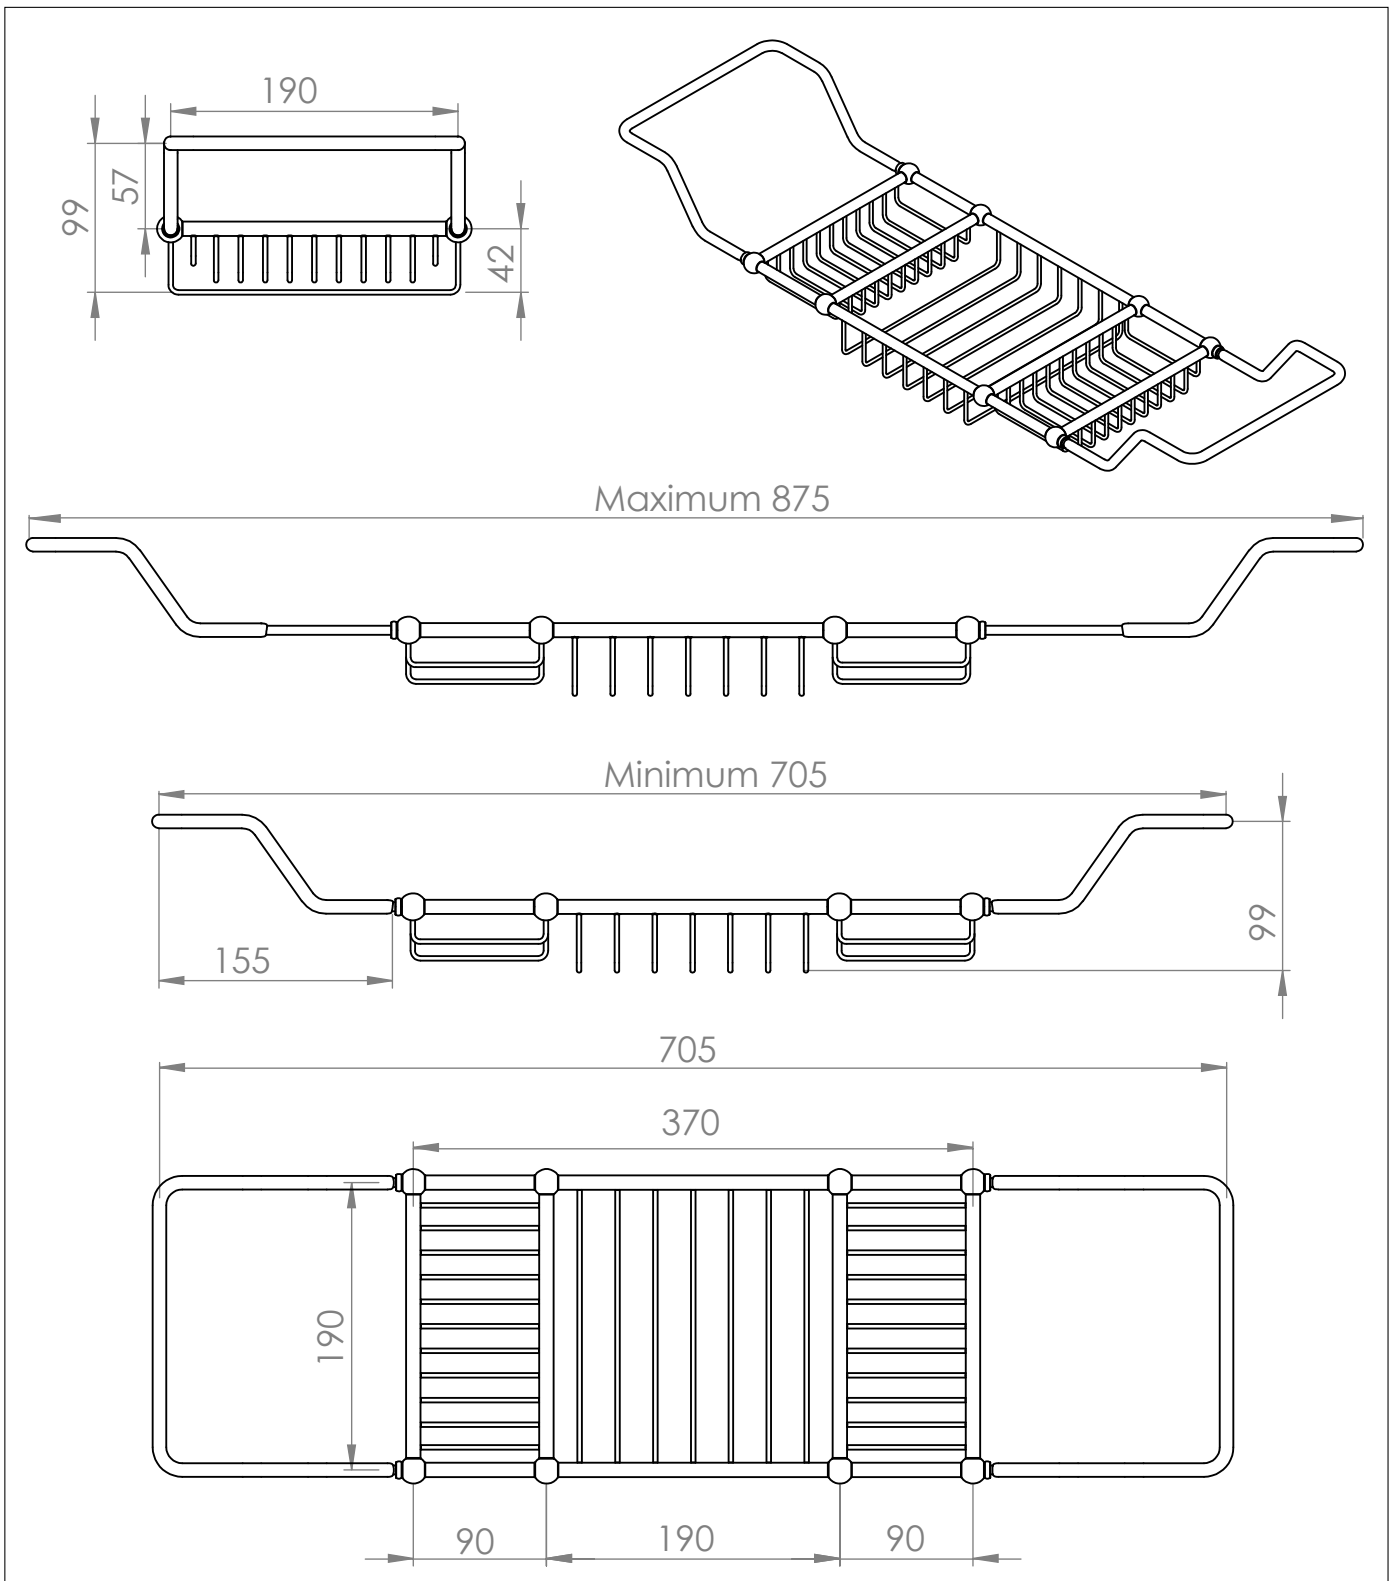

The Empire Over Bath Rack

DIMENSIONS (mm)

PLEASE NOTE: Whilst every effort is made to ensure the accuracy of these specification sheets, they are subject to change without notice as part of the company's ongoing product development process.