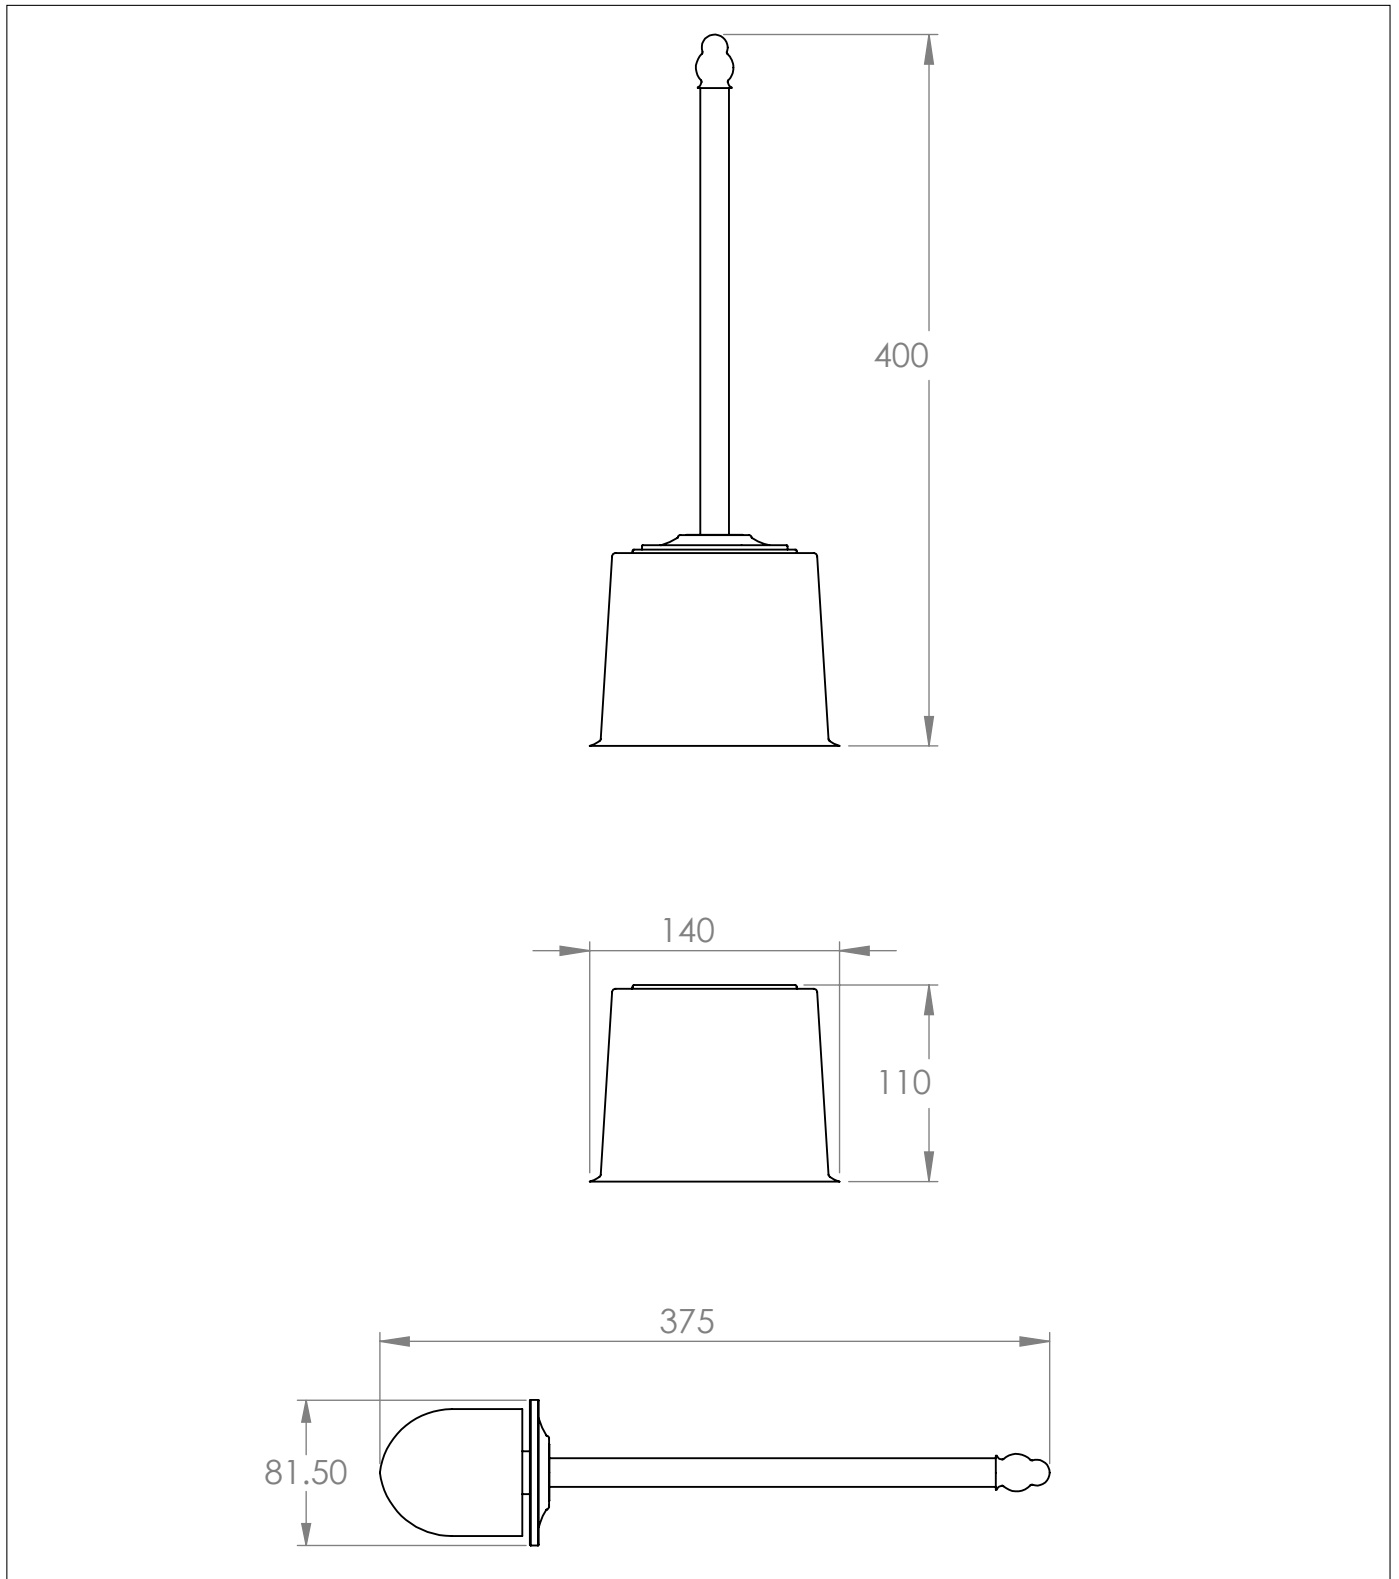

The Empire Lavatory Brush and Holder

DIMENSIONS (mm)

PLEASE NOTE: Whilst every effort is made to ensure the accuracy of these specification sheets, they are subject to change without notice as part of the company's ongoing product development process.