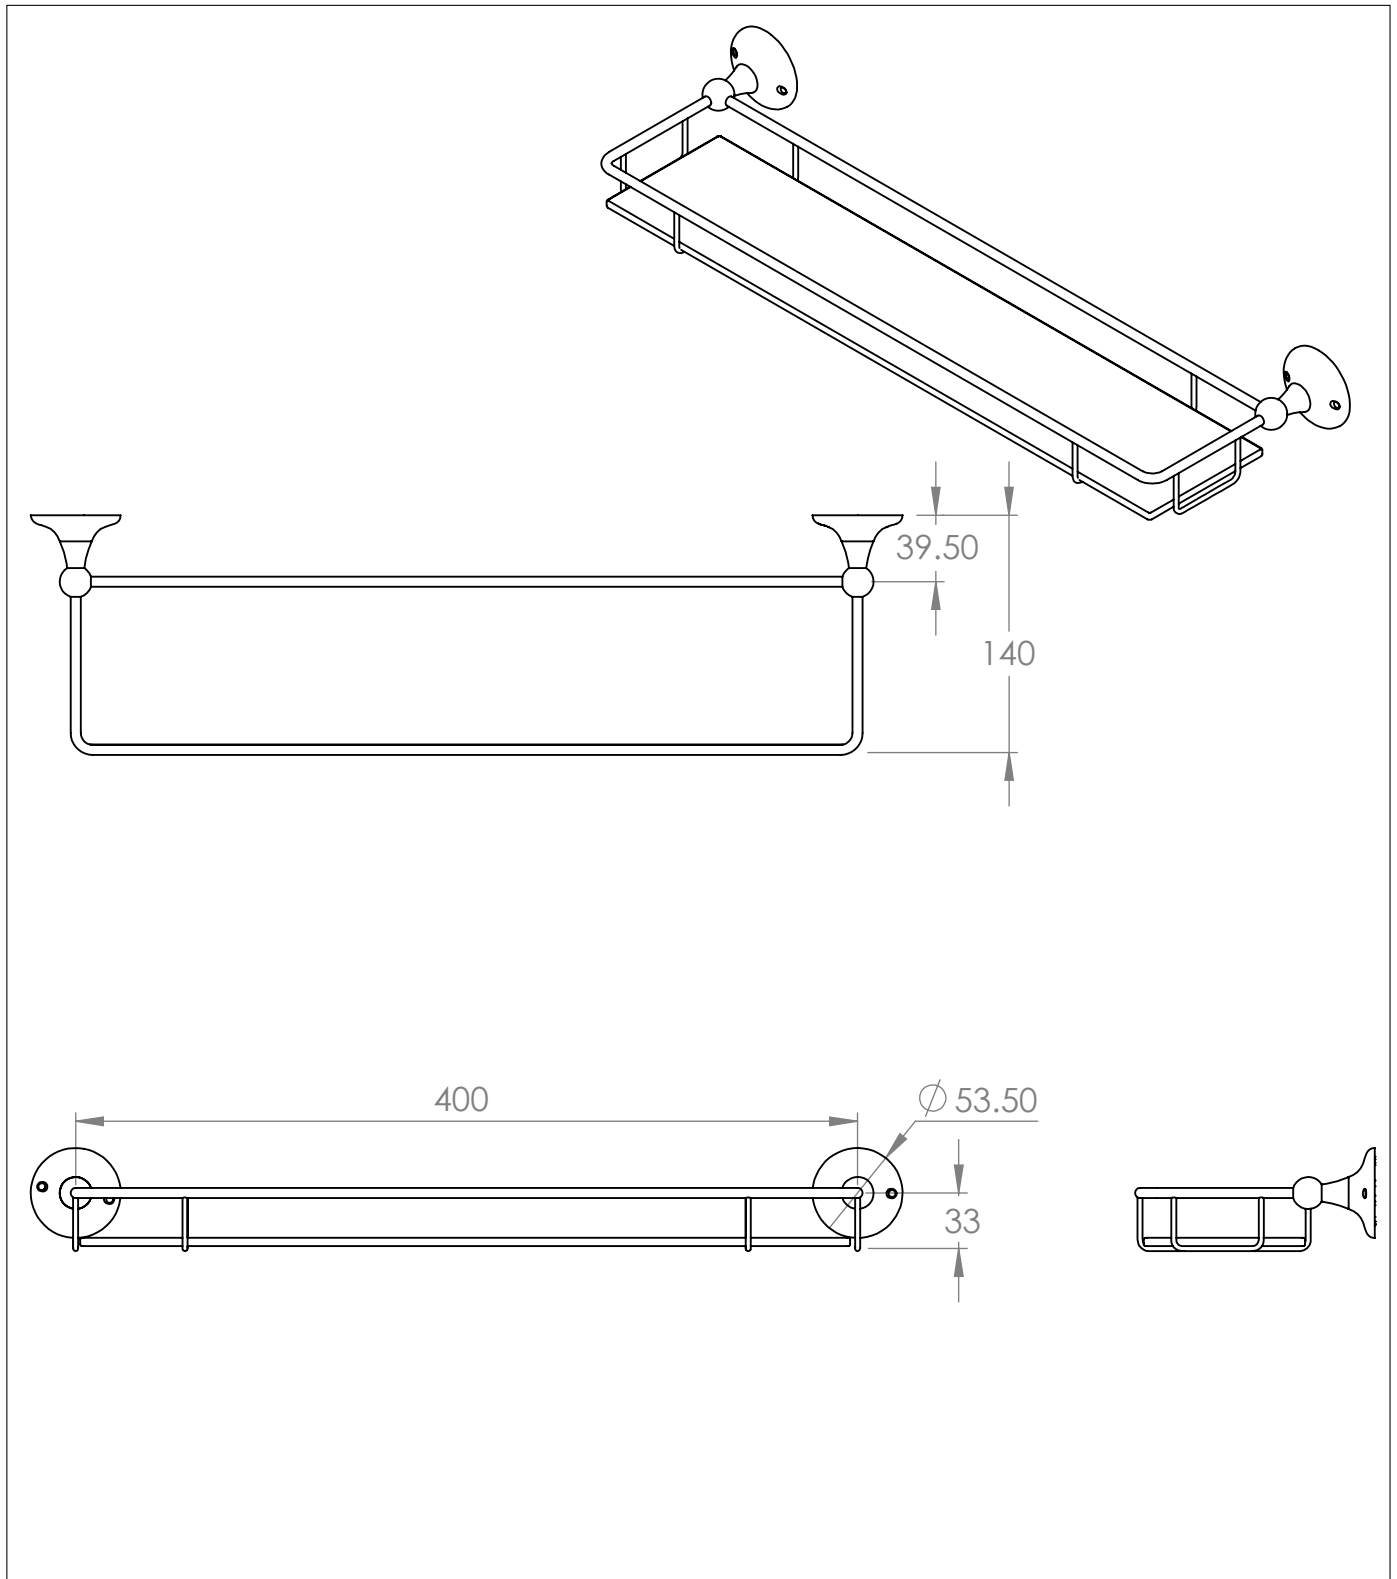

The Empire Glass Gallery Shelf

DIMENSIONS (mm)

PLEASE NOTE: Whilst every effort is made to ensure the accuracy of these specification sheets, they are subject to change without notice as part of the company's ongoing product development process.