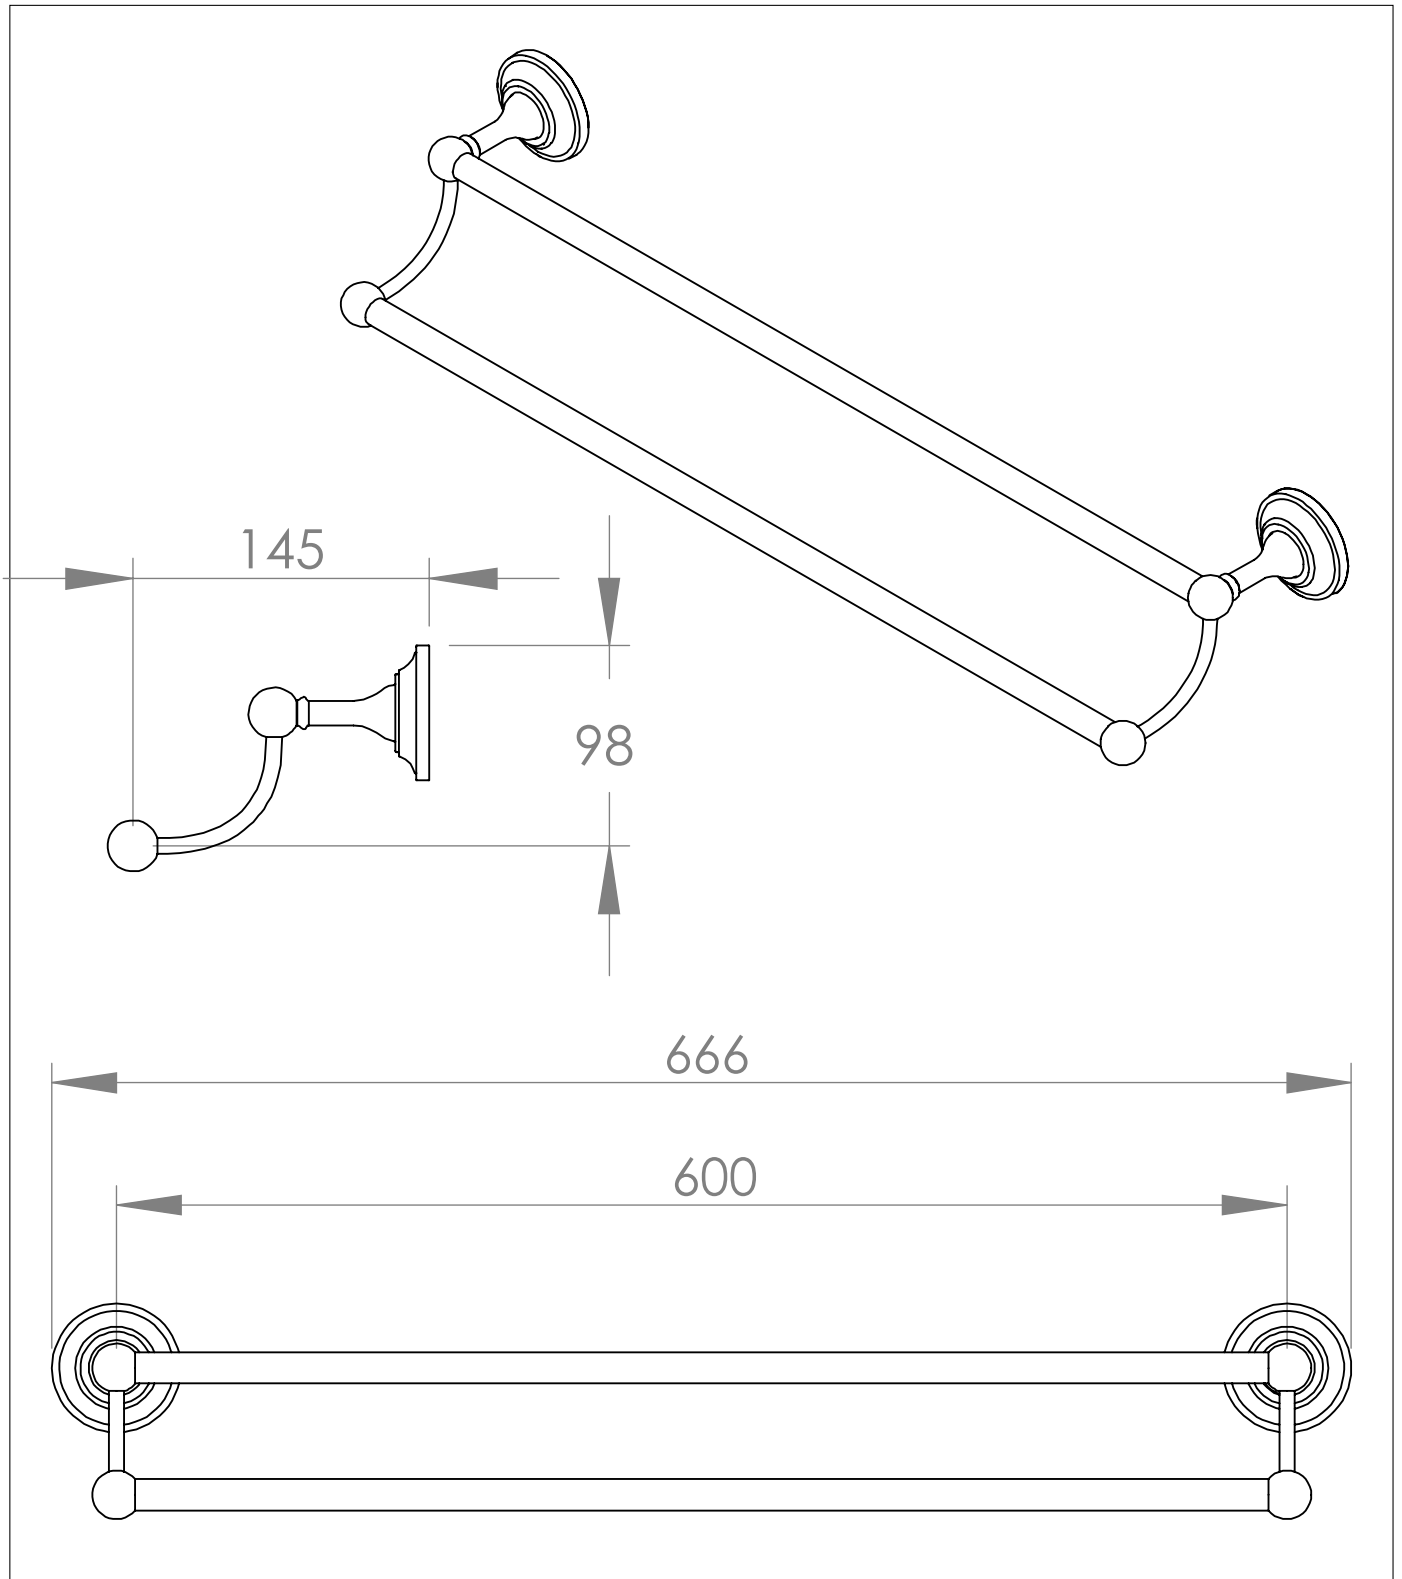

# The Empire Double Towel Rail

DIMENSIONS (mm)

PLEASE NOTE: Whilst every effort is made to ensure the accuracy of these specification sheets, they are subject to change without notice as part of the company's ongoing product development process.