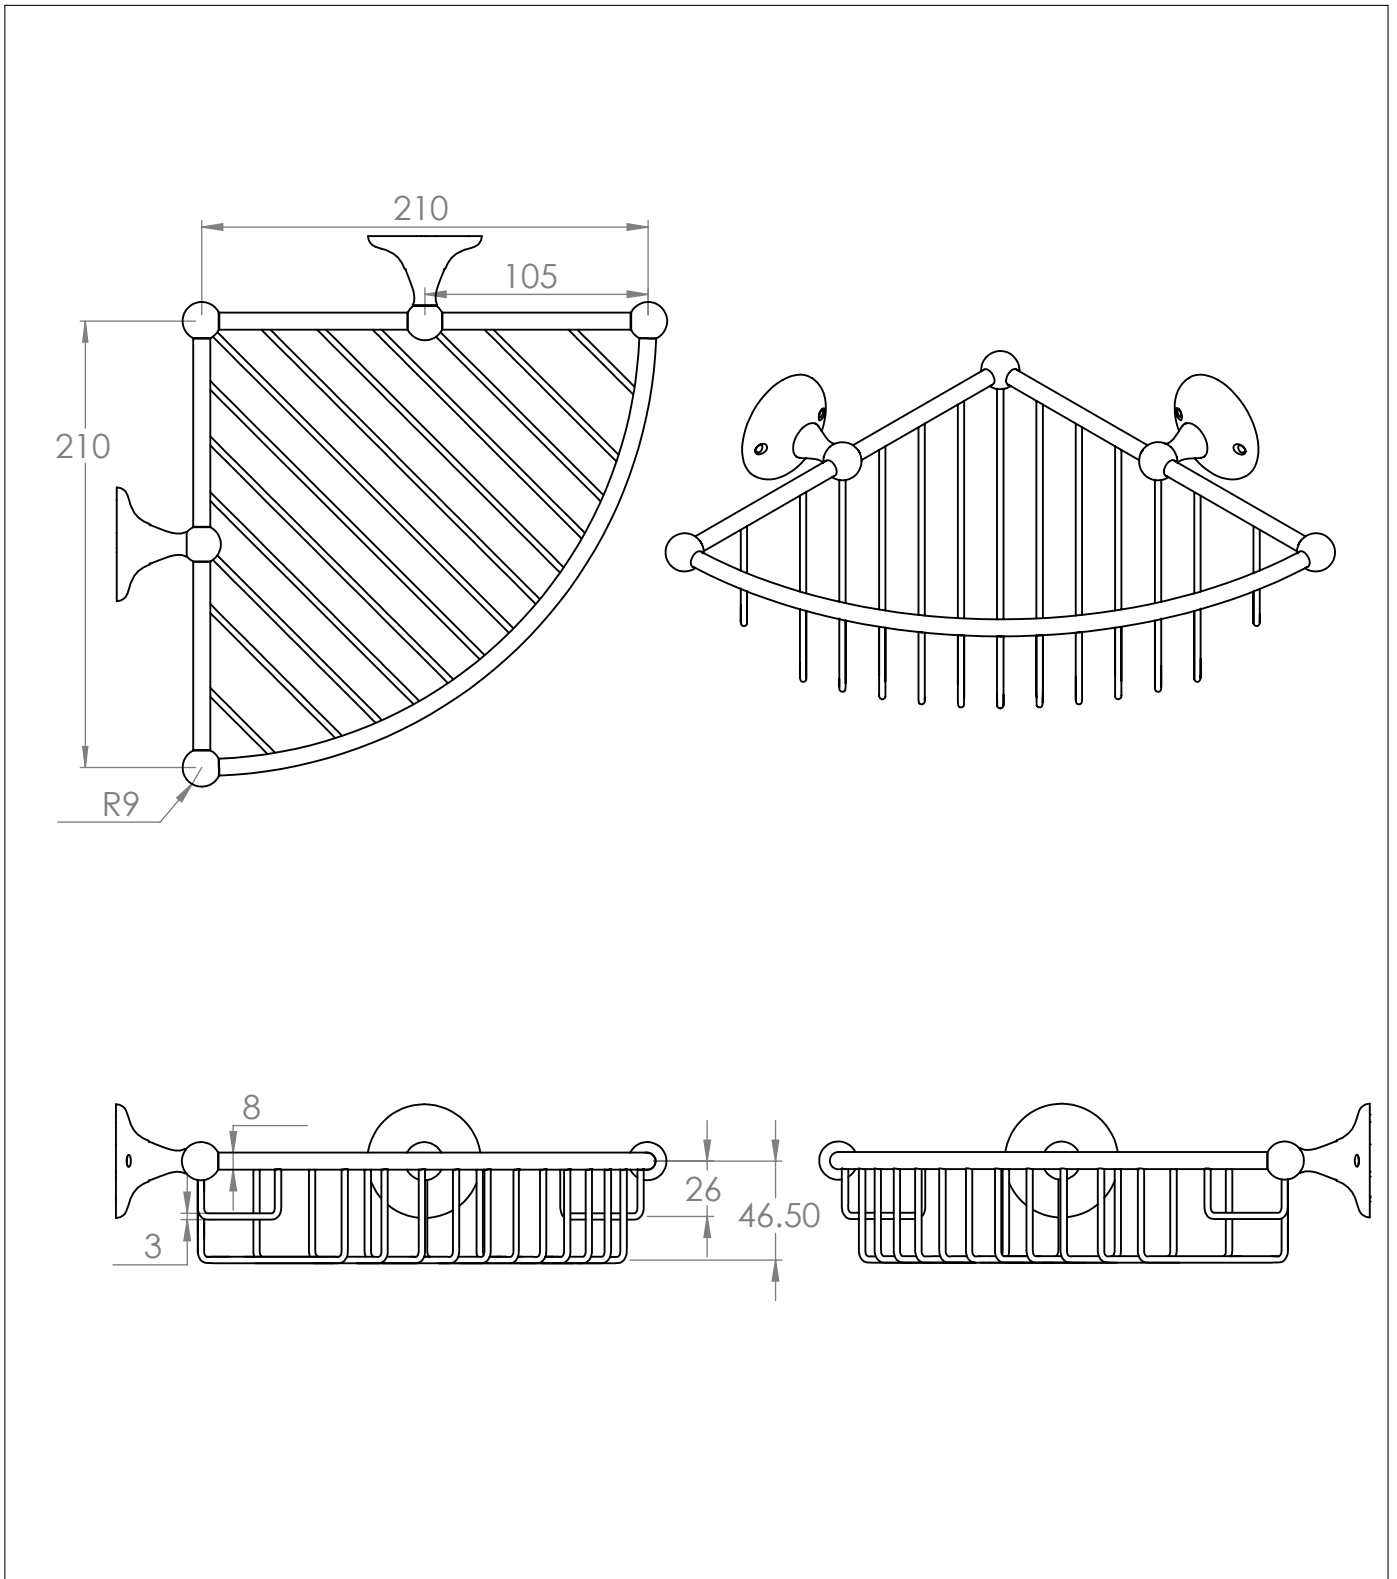

# The Corner Wire Basket

DIMENSIONS (mm)

PLEASE NOTE: Whilst every effort is made to ensure the accuracy of these specification sheets, they are subject to change without notice as part of the company's ongoing product development process.