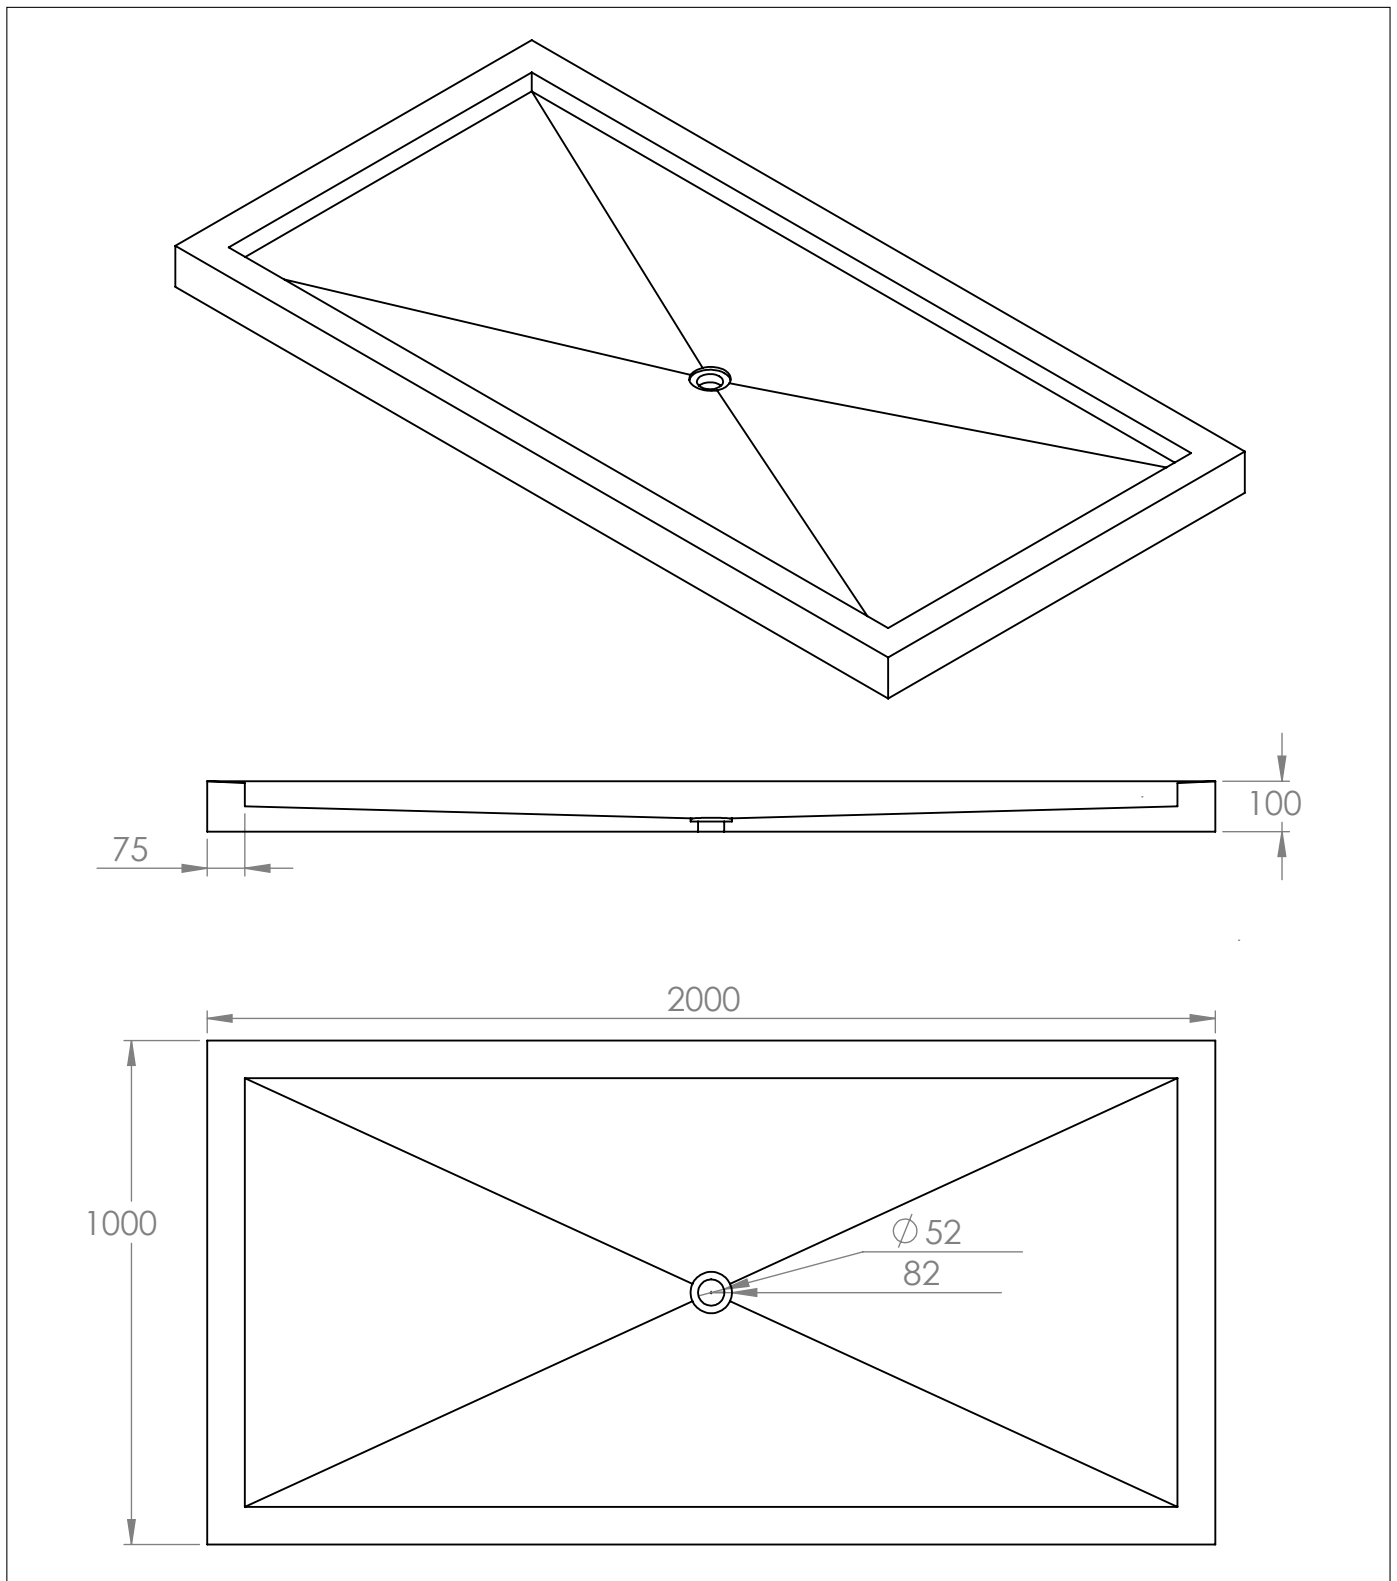

# The Mayfair Shower Tray 2000 x 1000

DIMENSIONS (mm)

PLEASE NOTE: Whilst every effort is made to ensure the accuracy of these specification sheets, they are subject to change without notice as part of the company's ongoing product development process.