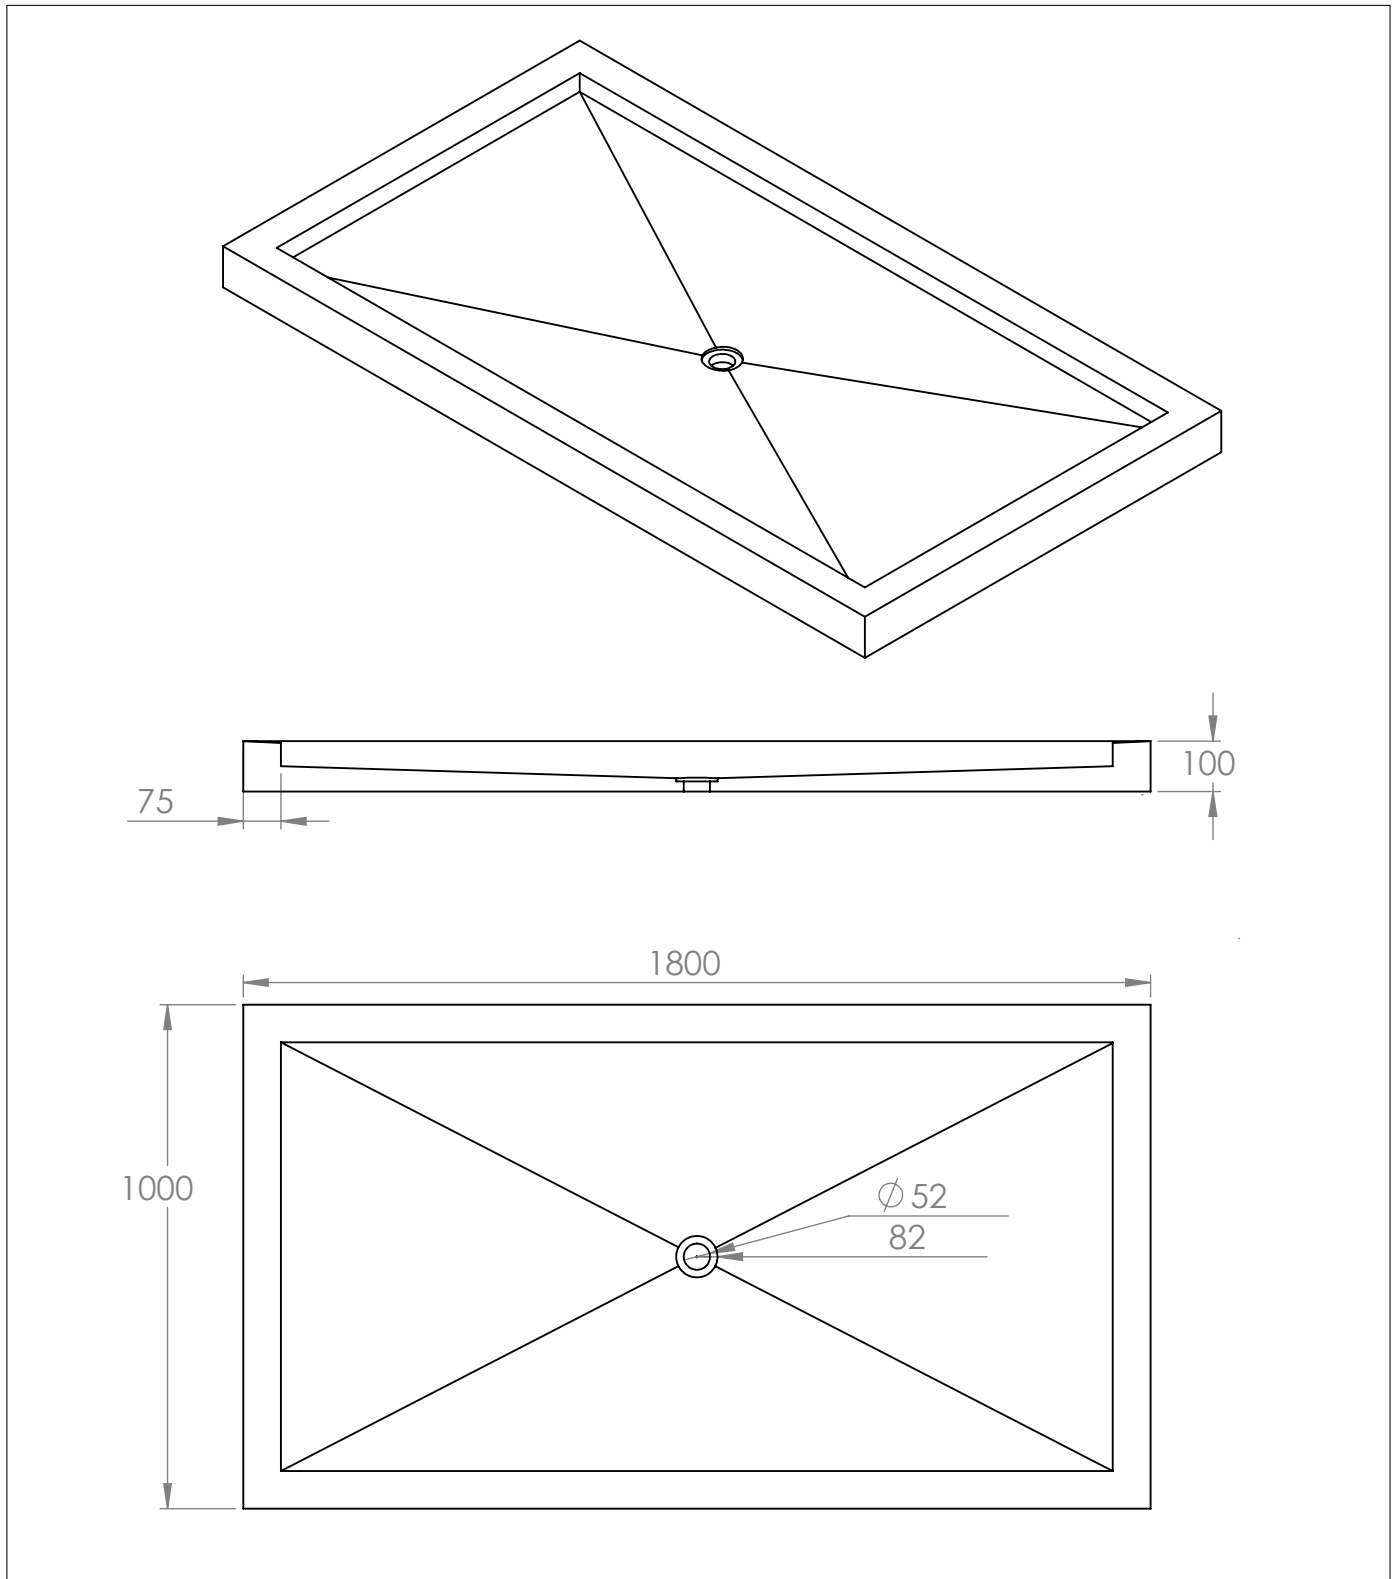

The Mayfair Shower Tray 1800 x 1000

DIMENSIONS (mm)

PLEASE NOTE: Whilst every effort is made to ensure the accuracy of these specification sheets, they are subject to change without notice as part of the company's ongoing product development process.