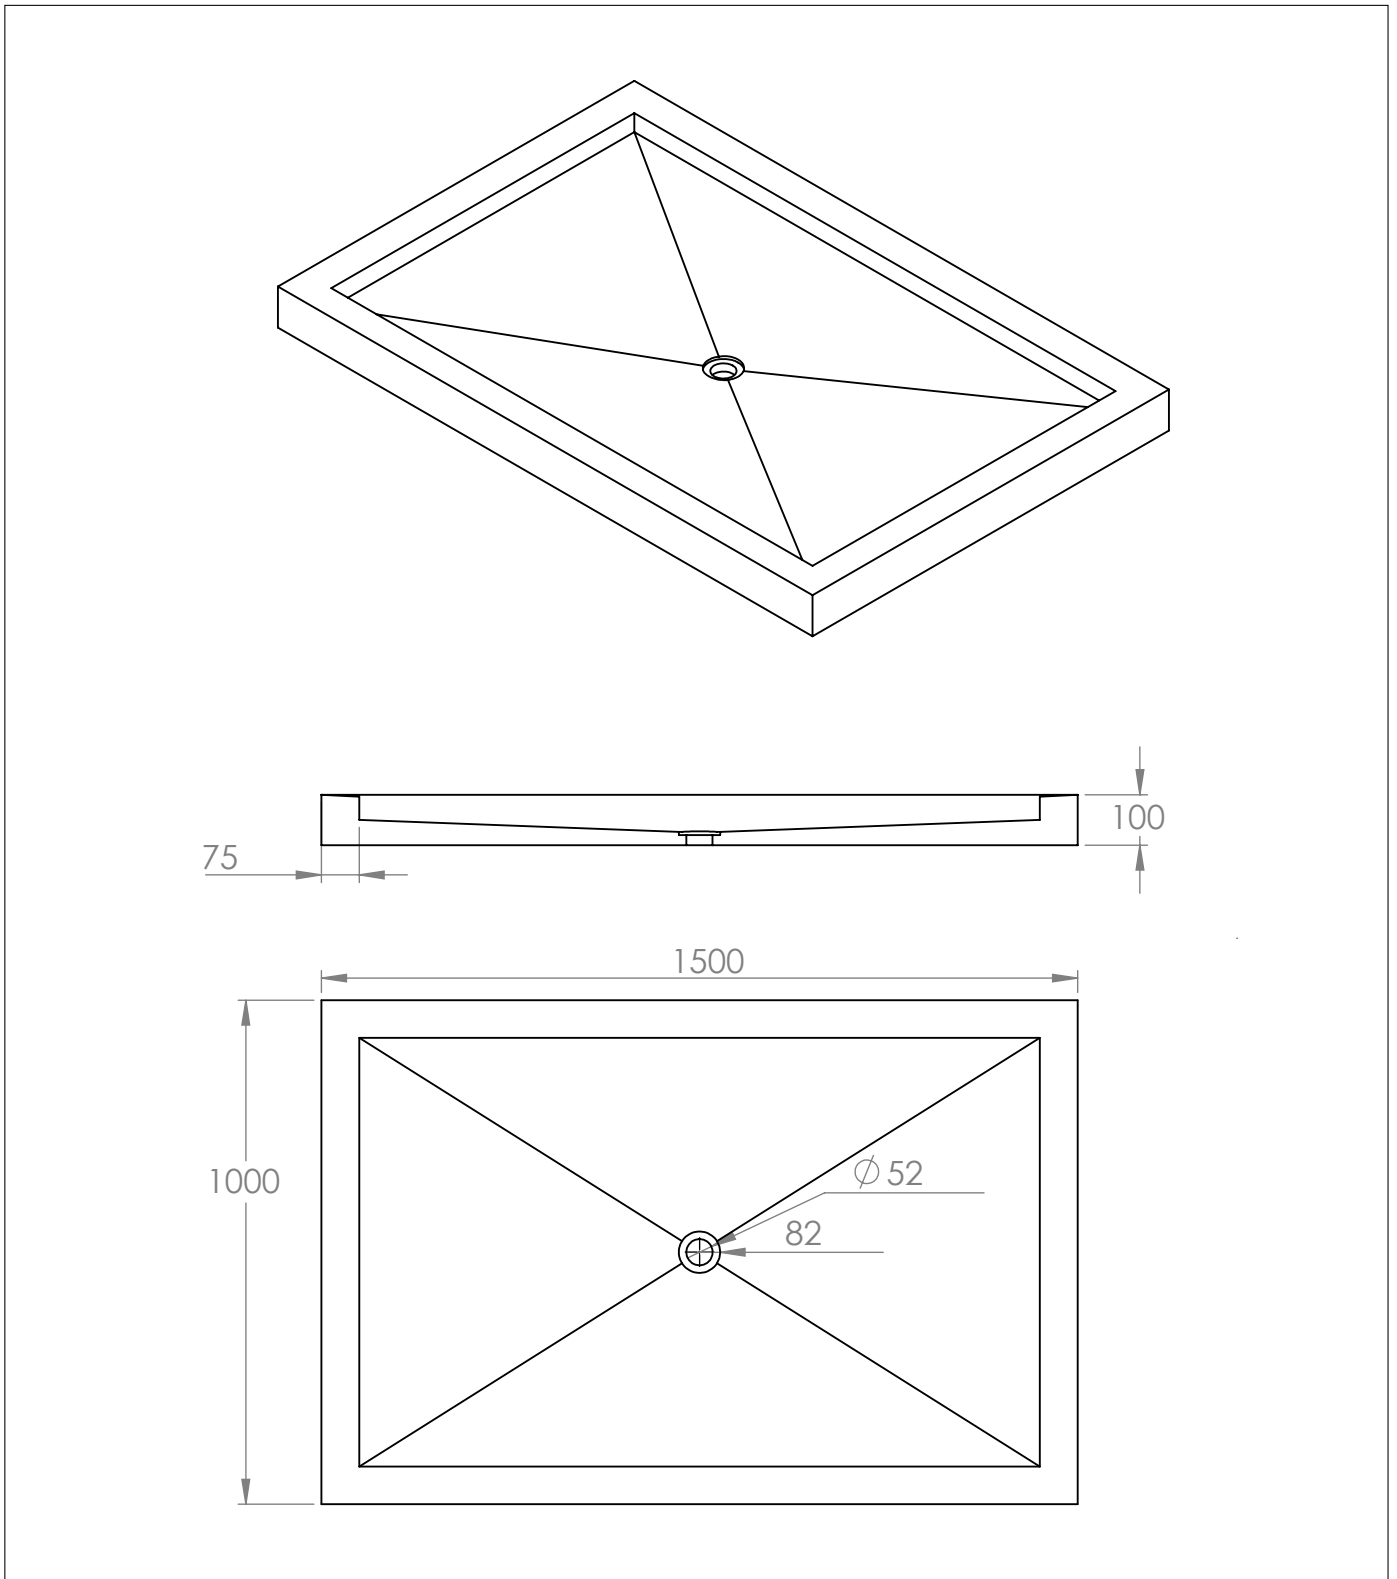

# The Mayfair Shower Tray 1500 x 1000

DIMENSIONS (mm)

PLEASE NOTE: Whilst every effort is made to ensure the accuracy of these specification sheets, they are subject to change without notice as part of the company's ongoing product development process.