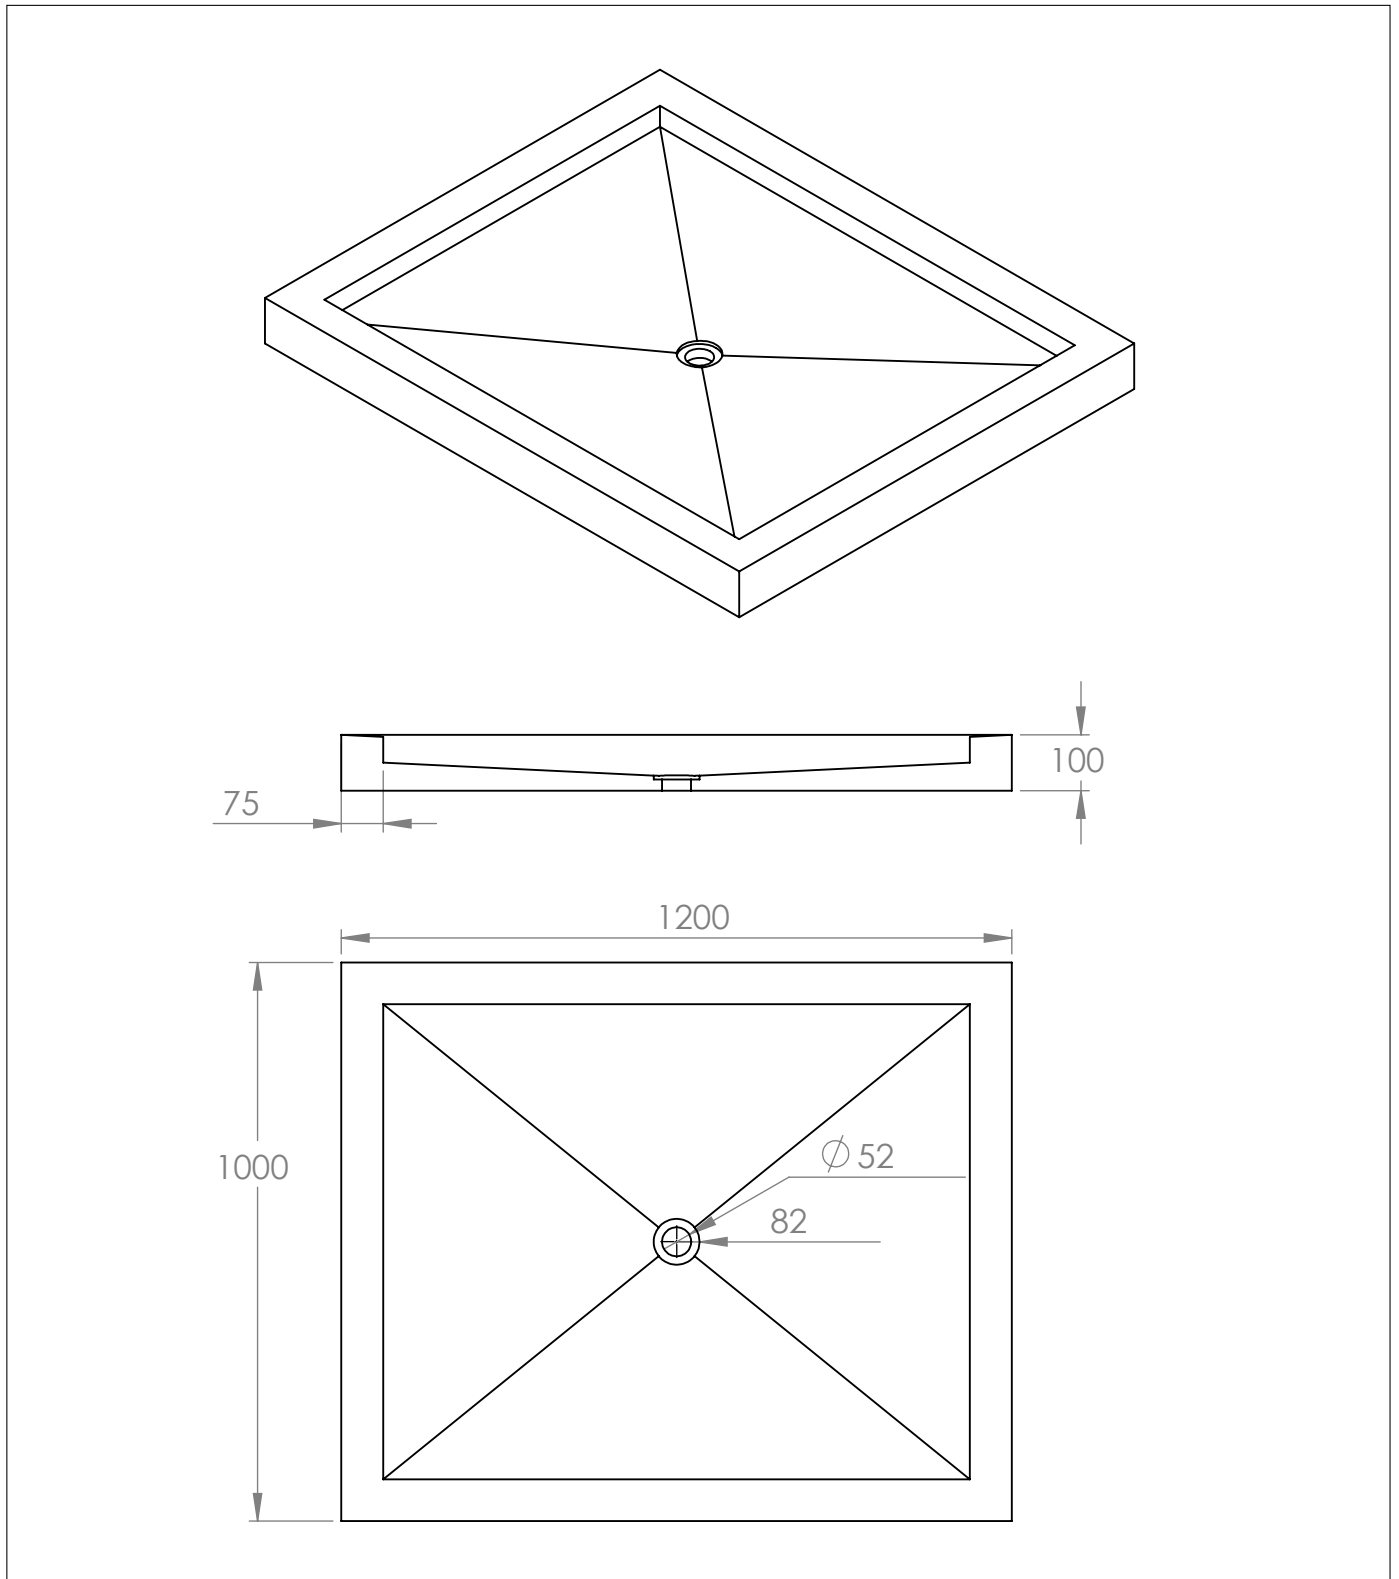

The Mayfair Shower Tray 1200 x 1000

DIMENSIONS (mm)

PLEASE NOTE: Whilst every effort is made to ensure the accuracy of these specification sheets, they are subject to change without notice as part of the company's ongoing product development process.