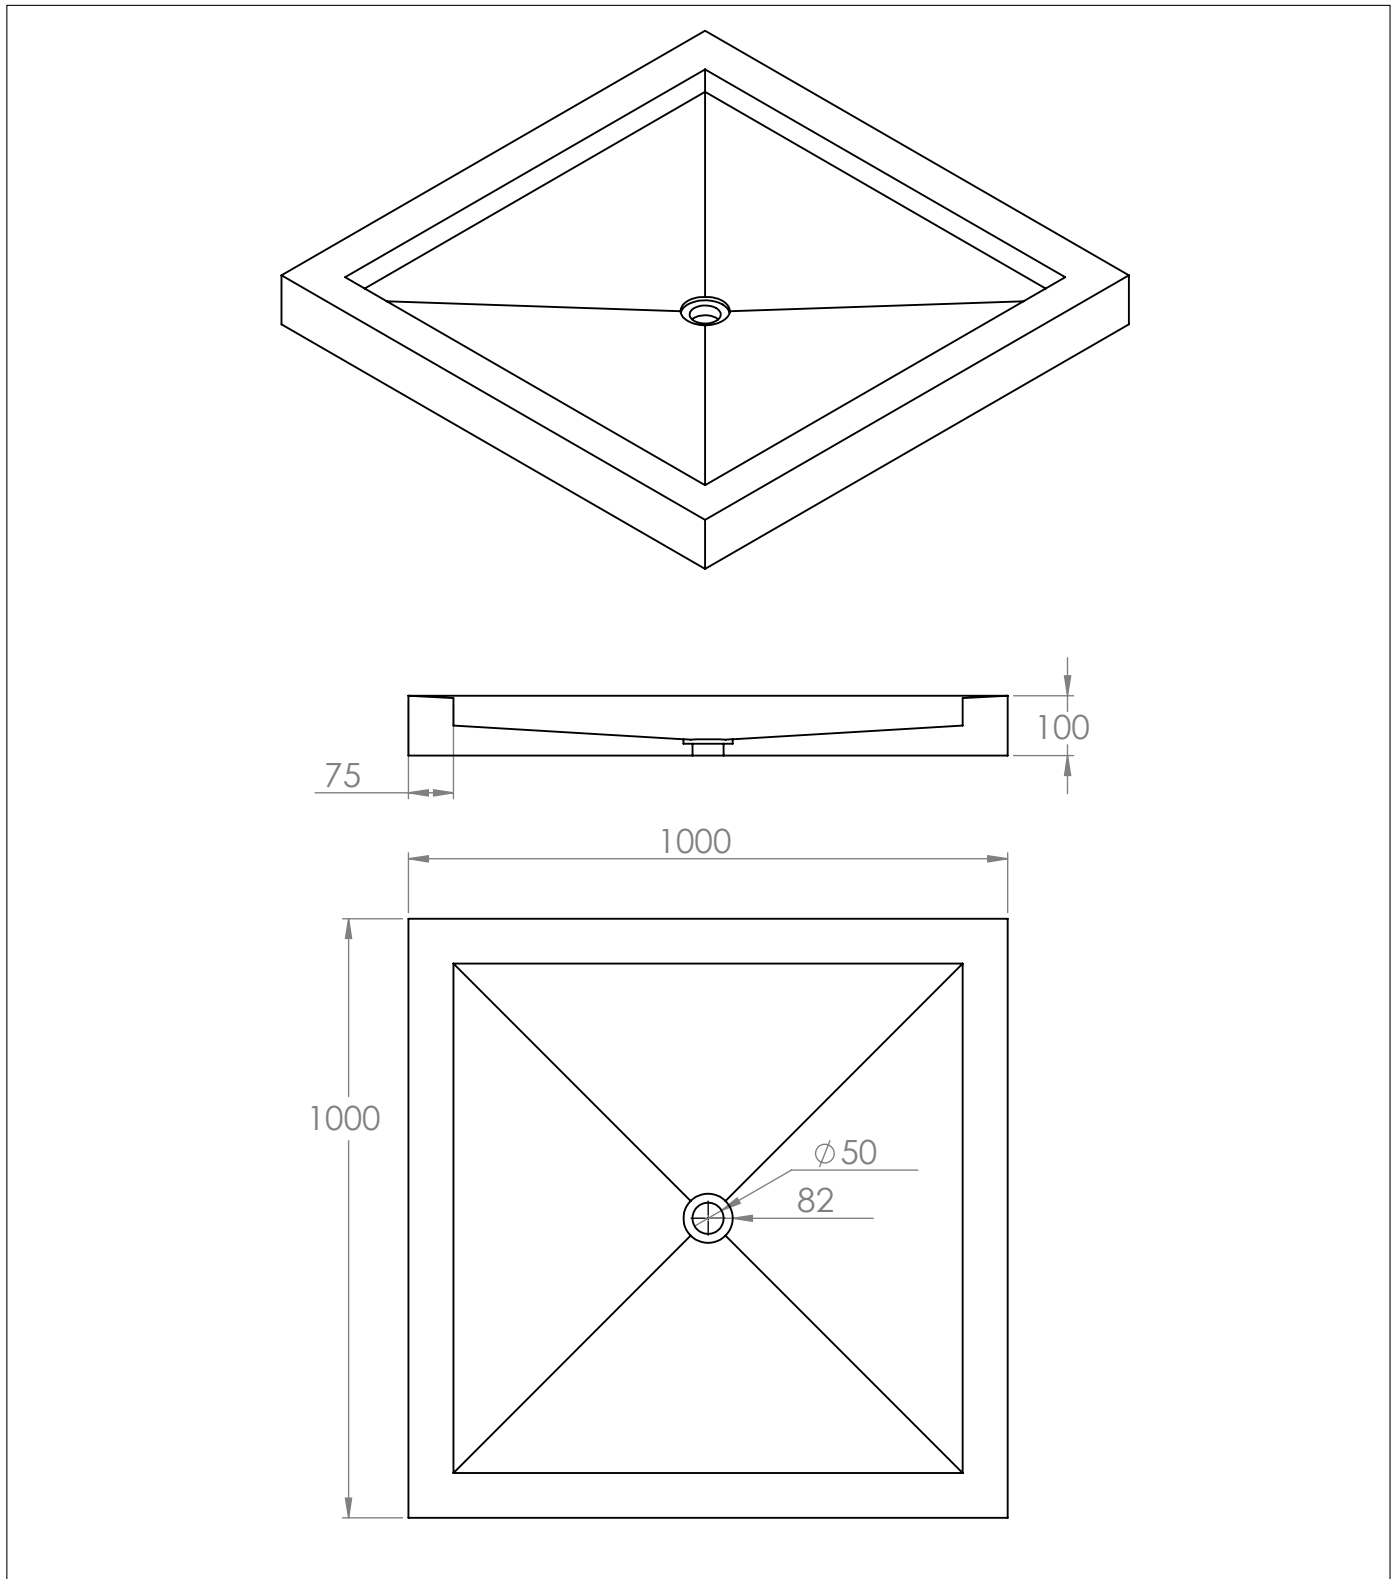

The Mayfair Shower Tray 1000 x 1000

DIMENSIONS (mm)

PLEASE NOTE: Whilst every effort is made to ensure the accuracy of these specification sheets, they are subject to change without notice as part of the company's ongoing product development process.