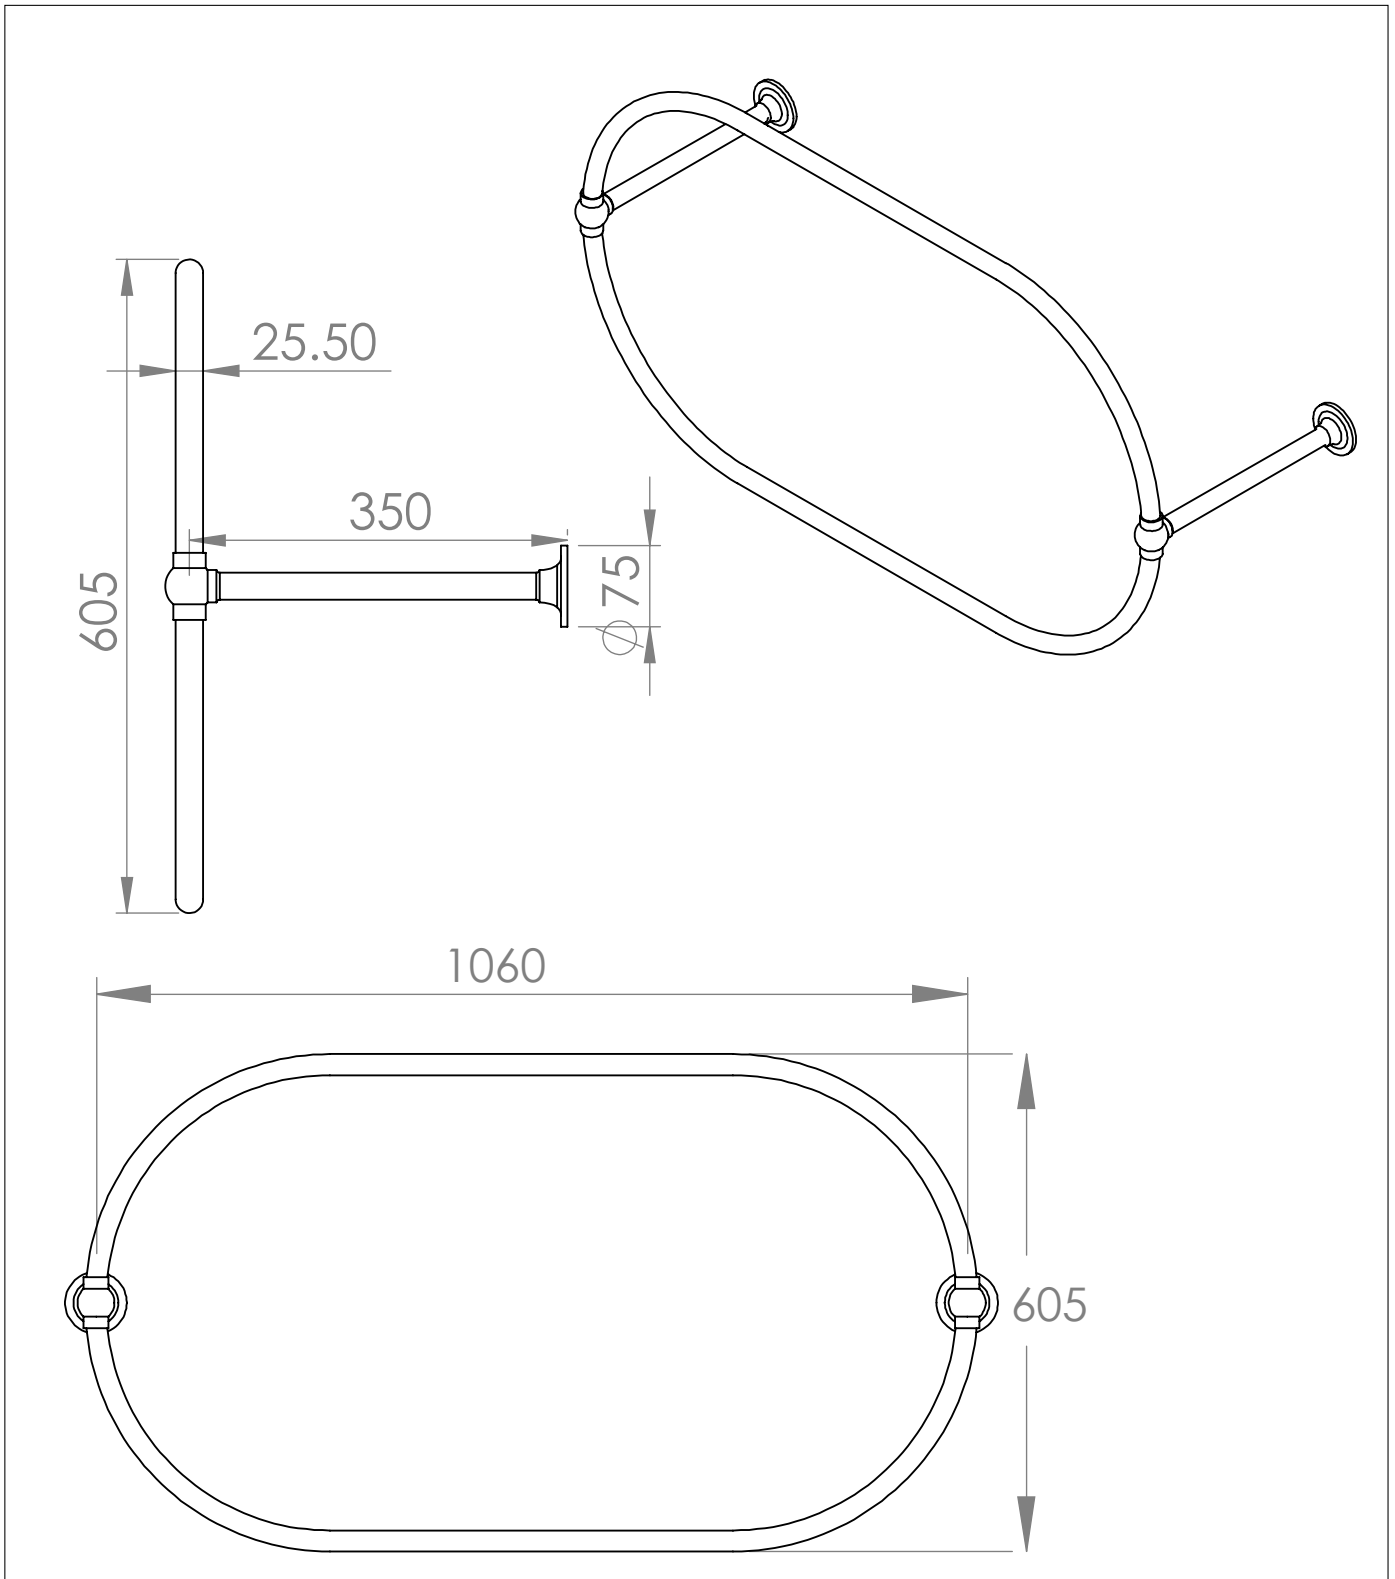

Ceiling Mounted Shower Curtain Rail

DIMENSIONS (mm)

PLEASE NOTE: Whilst every effort is made to ensure the accuracy of these specification sheets, they are subject to change without notice as part of the company's ongoing product development process.