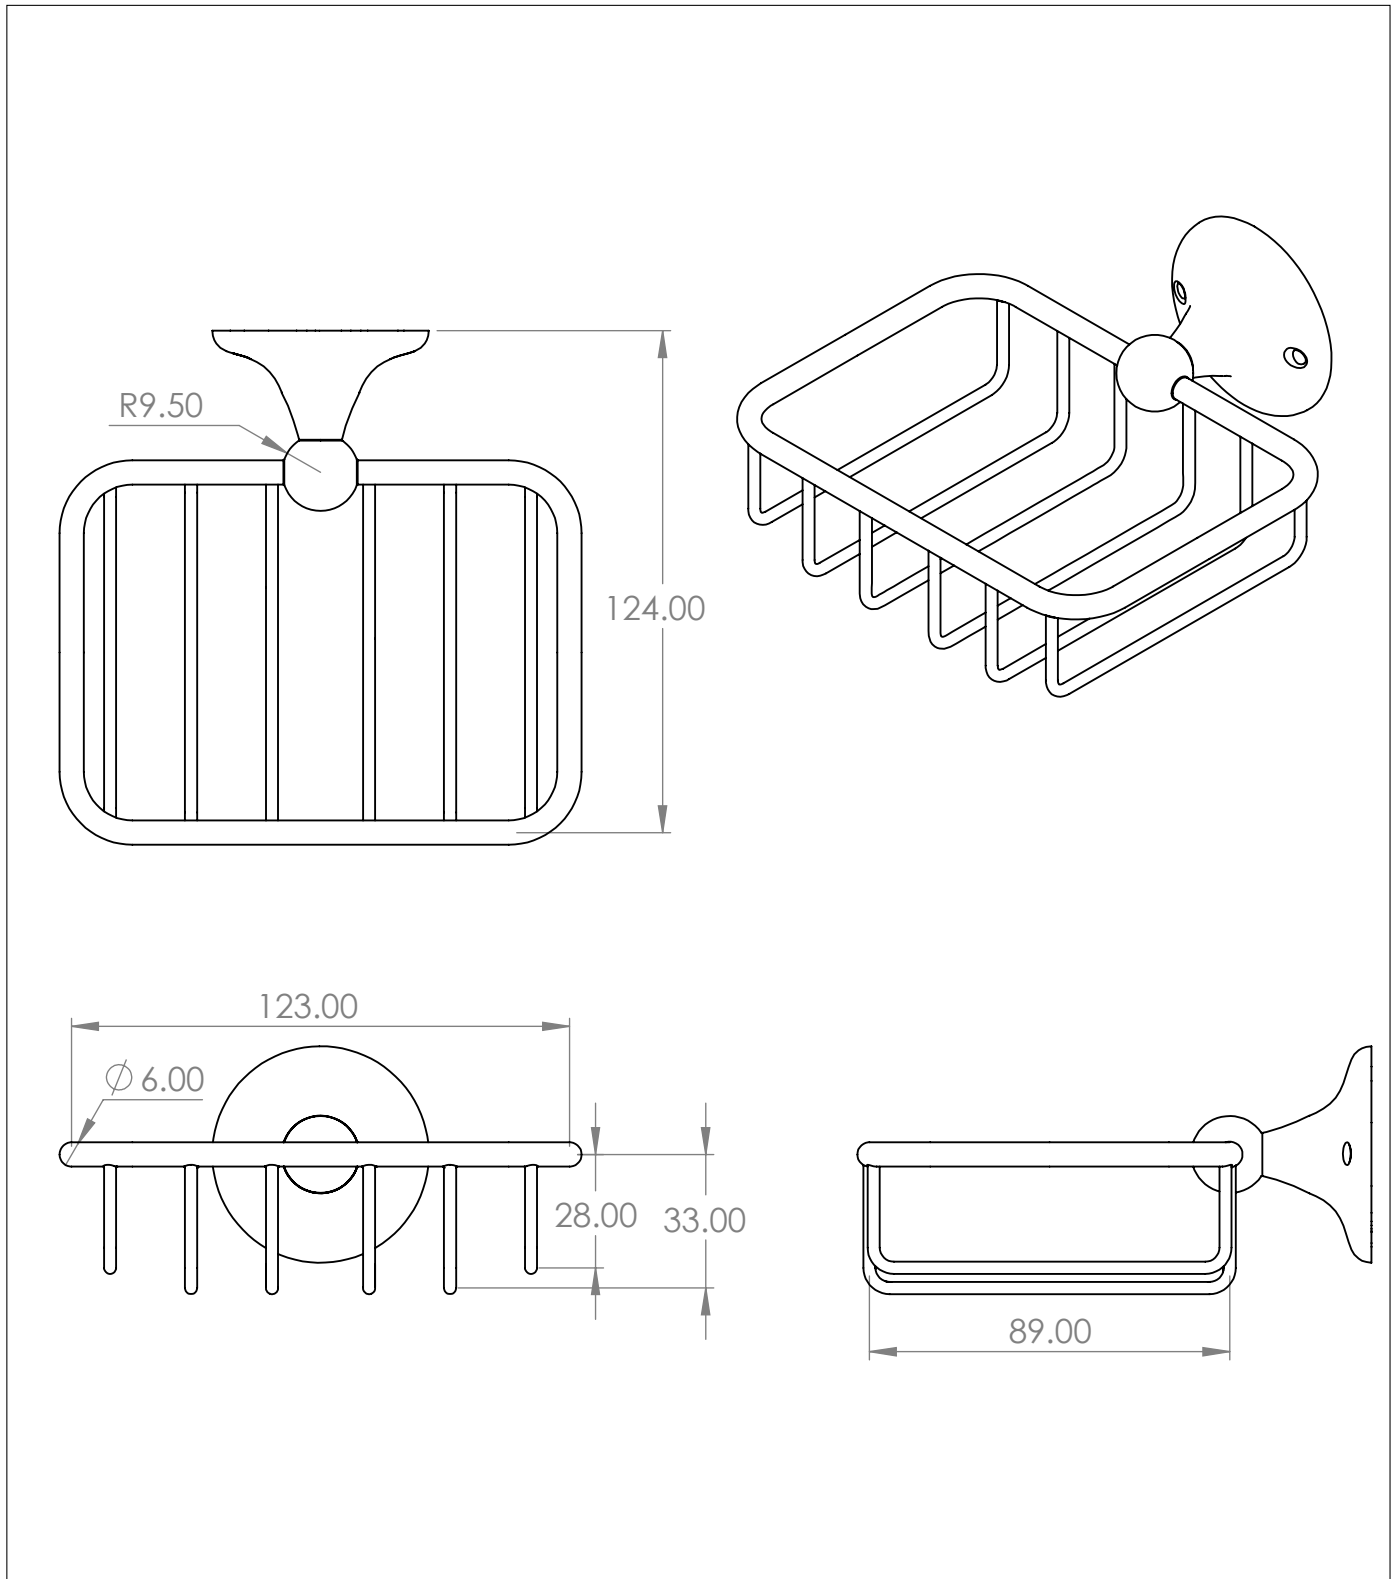

The Empire Wire Soap Basket

DIMENSIONS (mm)

PLEASE NOTE: Whilst every effort is made to ensure the accuracy of these specification sheets, they are subject to change without notice as part of the company's ongoing product development process.