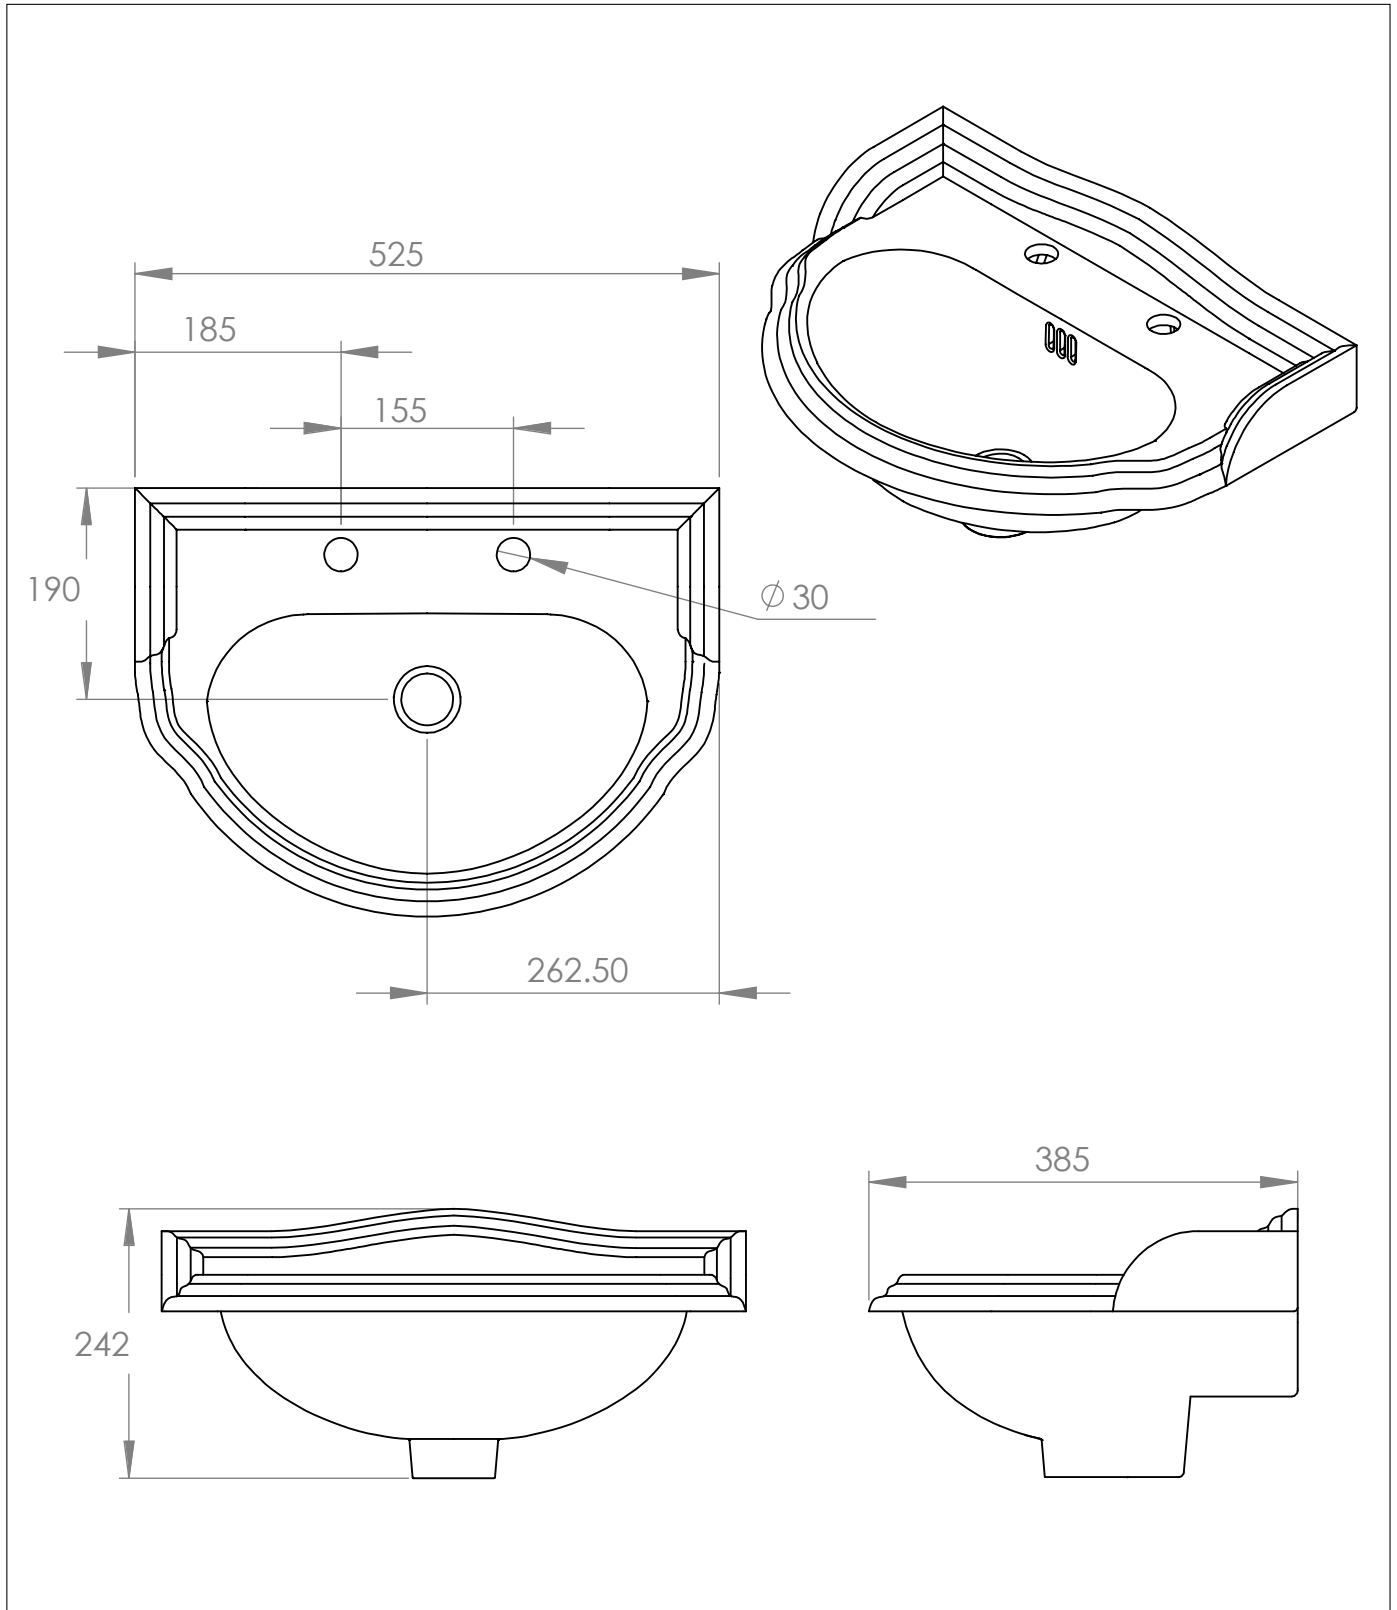

The Victoria Cloakroom Basin

DIMENSIONS (mm)

PLEASE NOTE: Whilst every effort is made to ensure the accuracy of these specification sheets, they are subject to change without notice as part of the company's ongoing product development process.