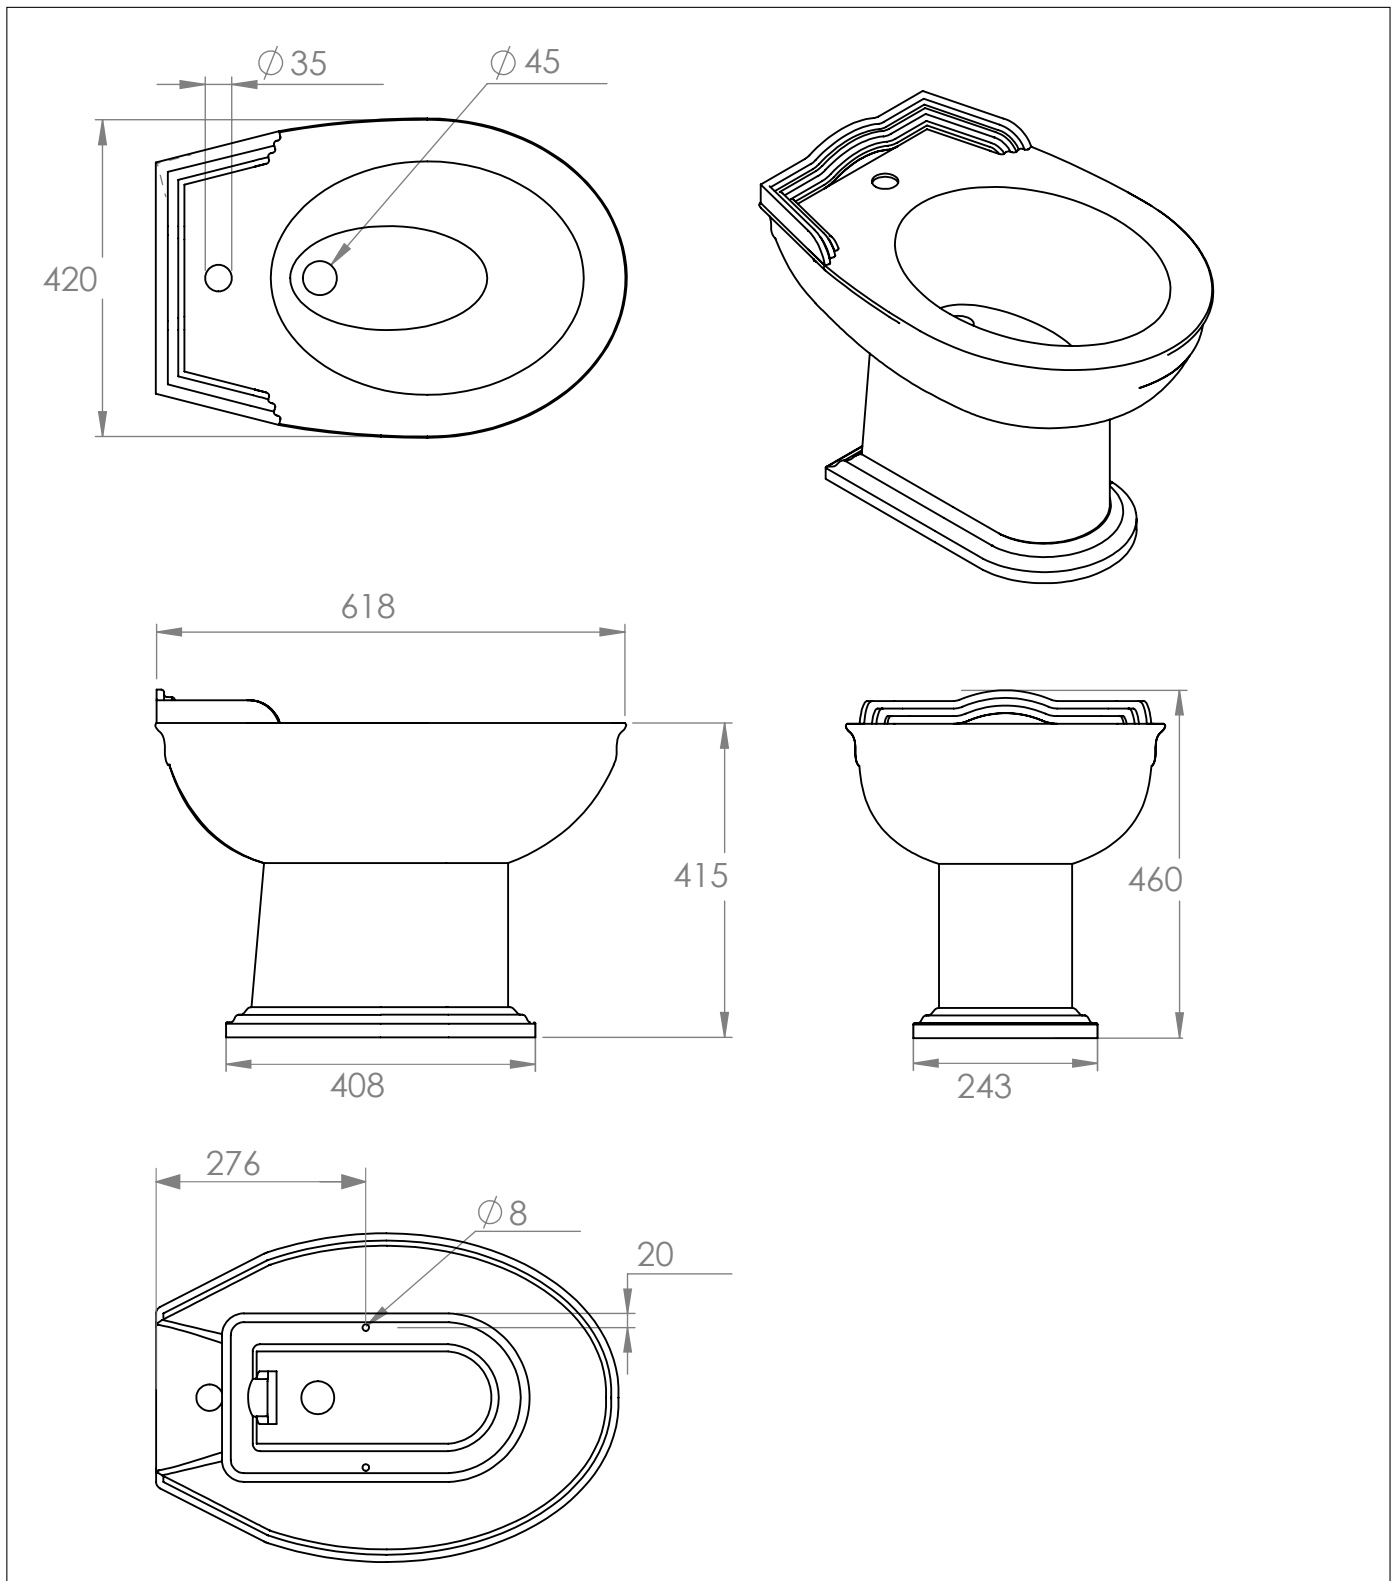

The Victoria Bidet

DIMENSIONS (mm)

PLEASE NOTE: Whilst every effort is made to ensure the accuracy of these specification sheets, they are subject to change without notice as part of the company's ongoing product development process.