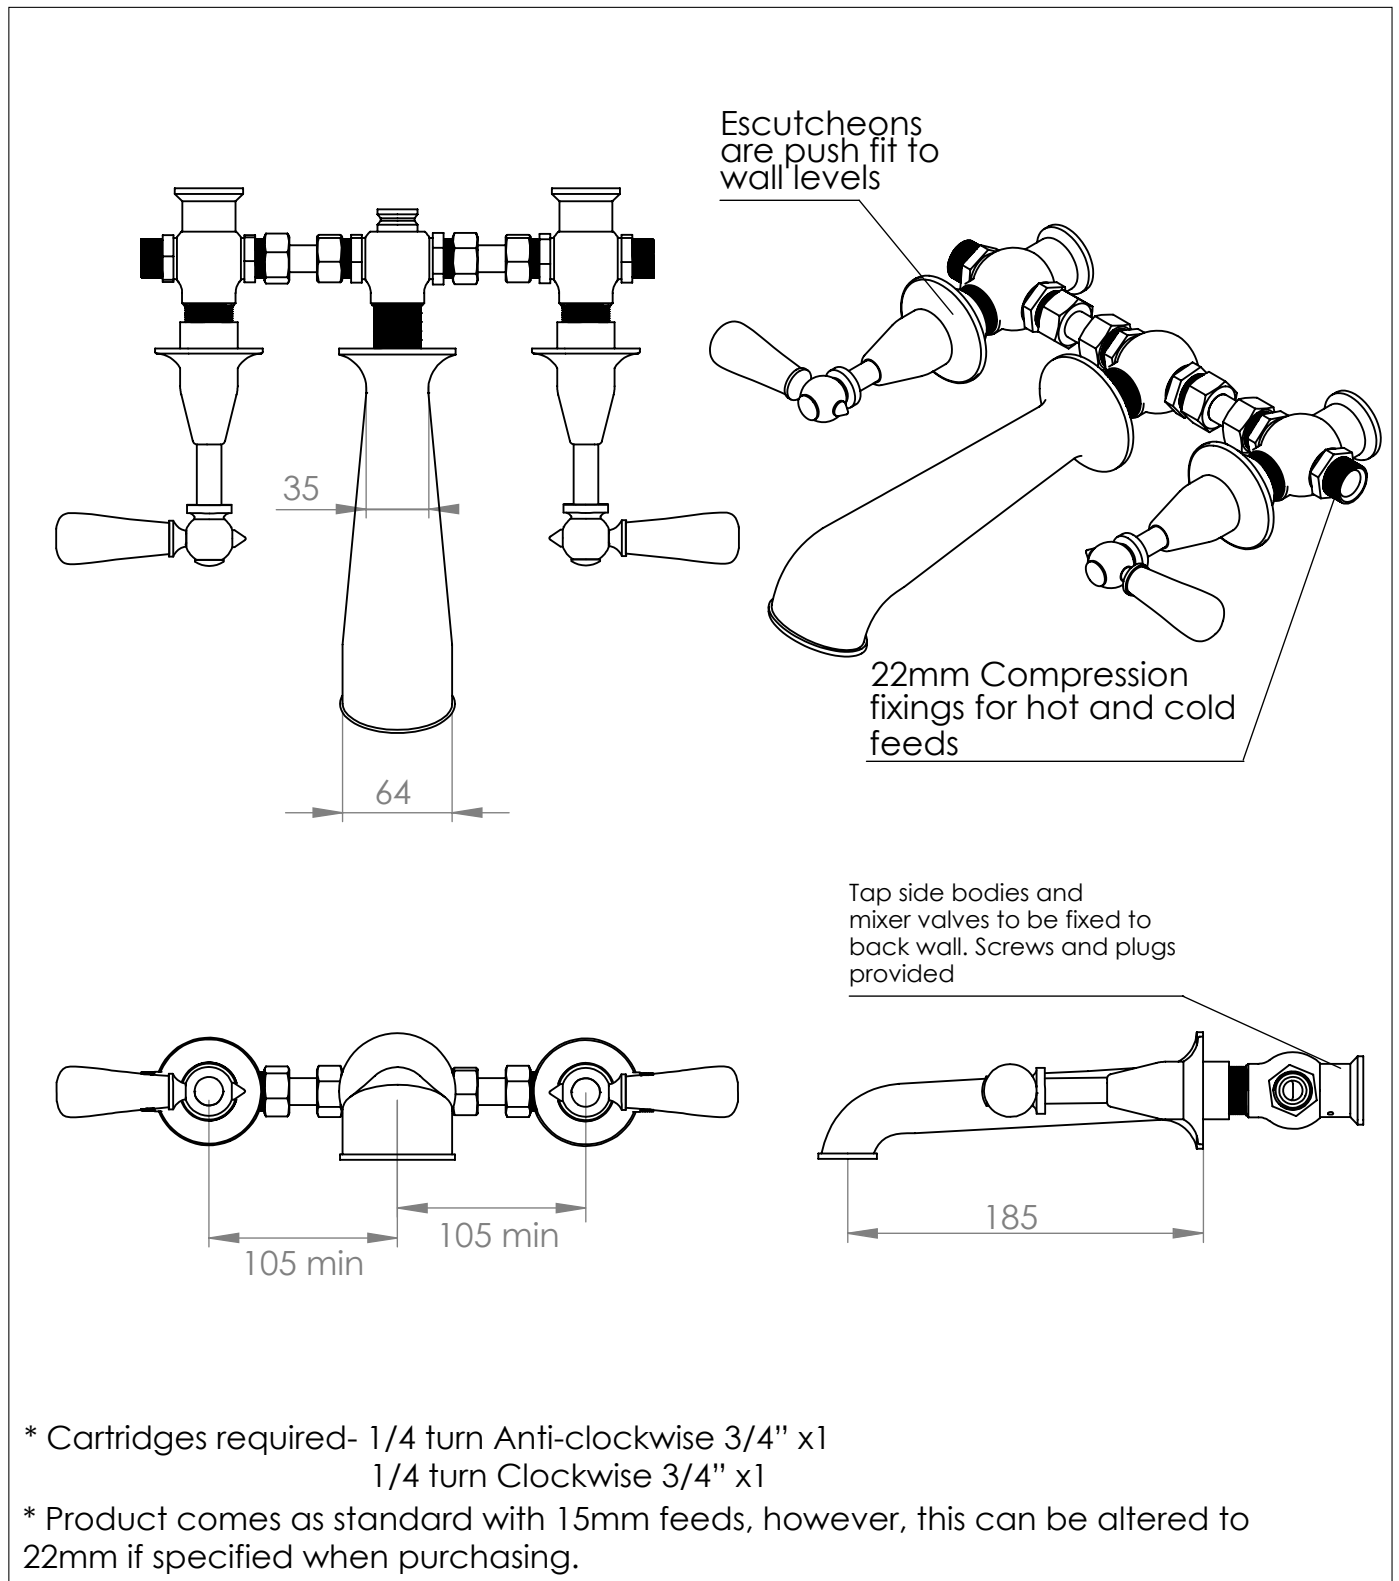

The Solhiem Wall Mounted Three Hole Bathtub Filler

DIMENSIONS (mm)

PLEASE NOTE: Whilst every effort is made to ensure the accuracy of these specification sheets, they are subject to change without notice as part of the company's ongoing product development process.