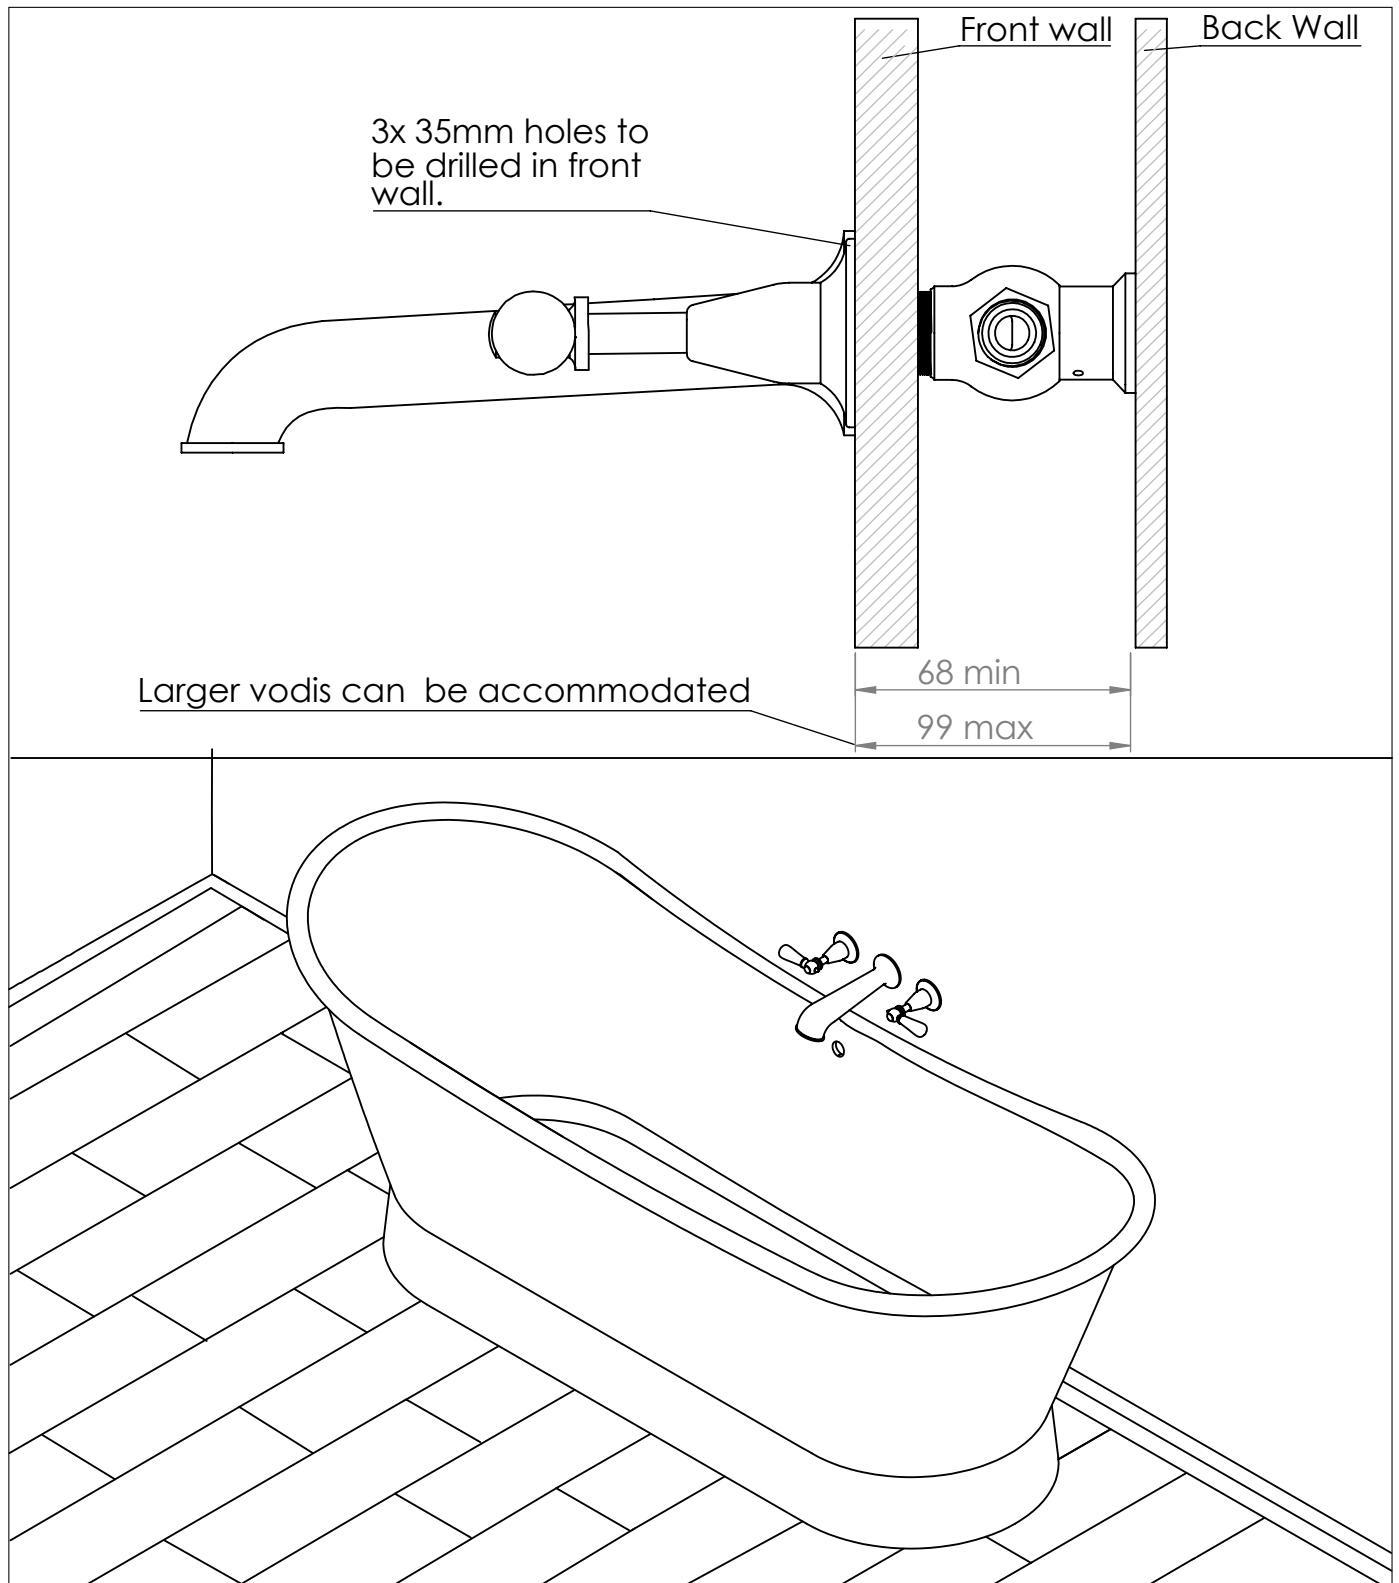

The Solhiem Wall Mounted Three Hole Bathtub Filler

DIMENSIONS (mm)

PLEASE NOTE: Whilst every effort is made to ensure the accuracy of these specification sheets, they are subject to change without notice as part of the company's ongoing product development process.