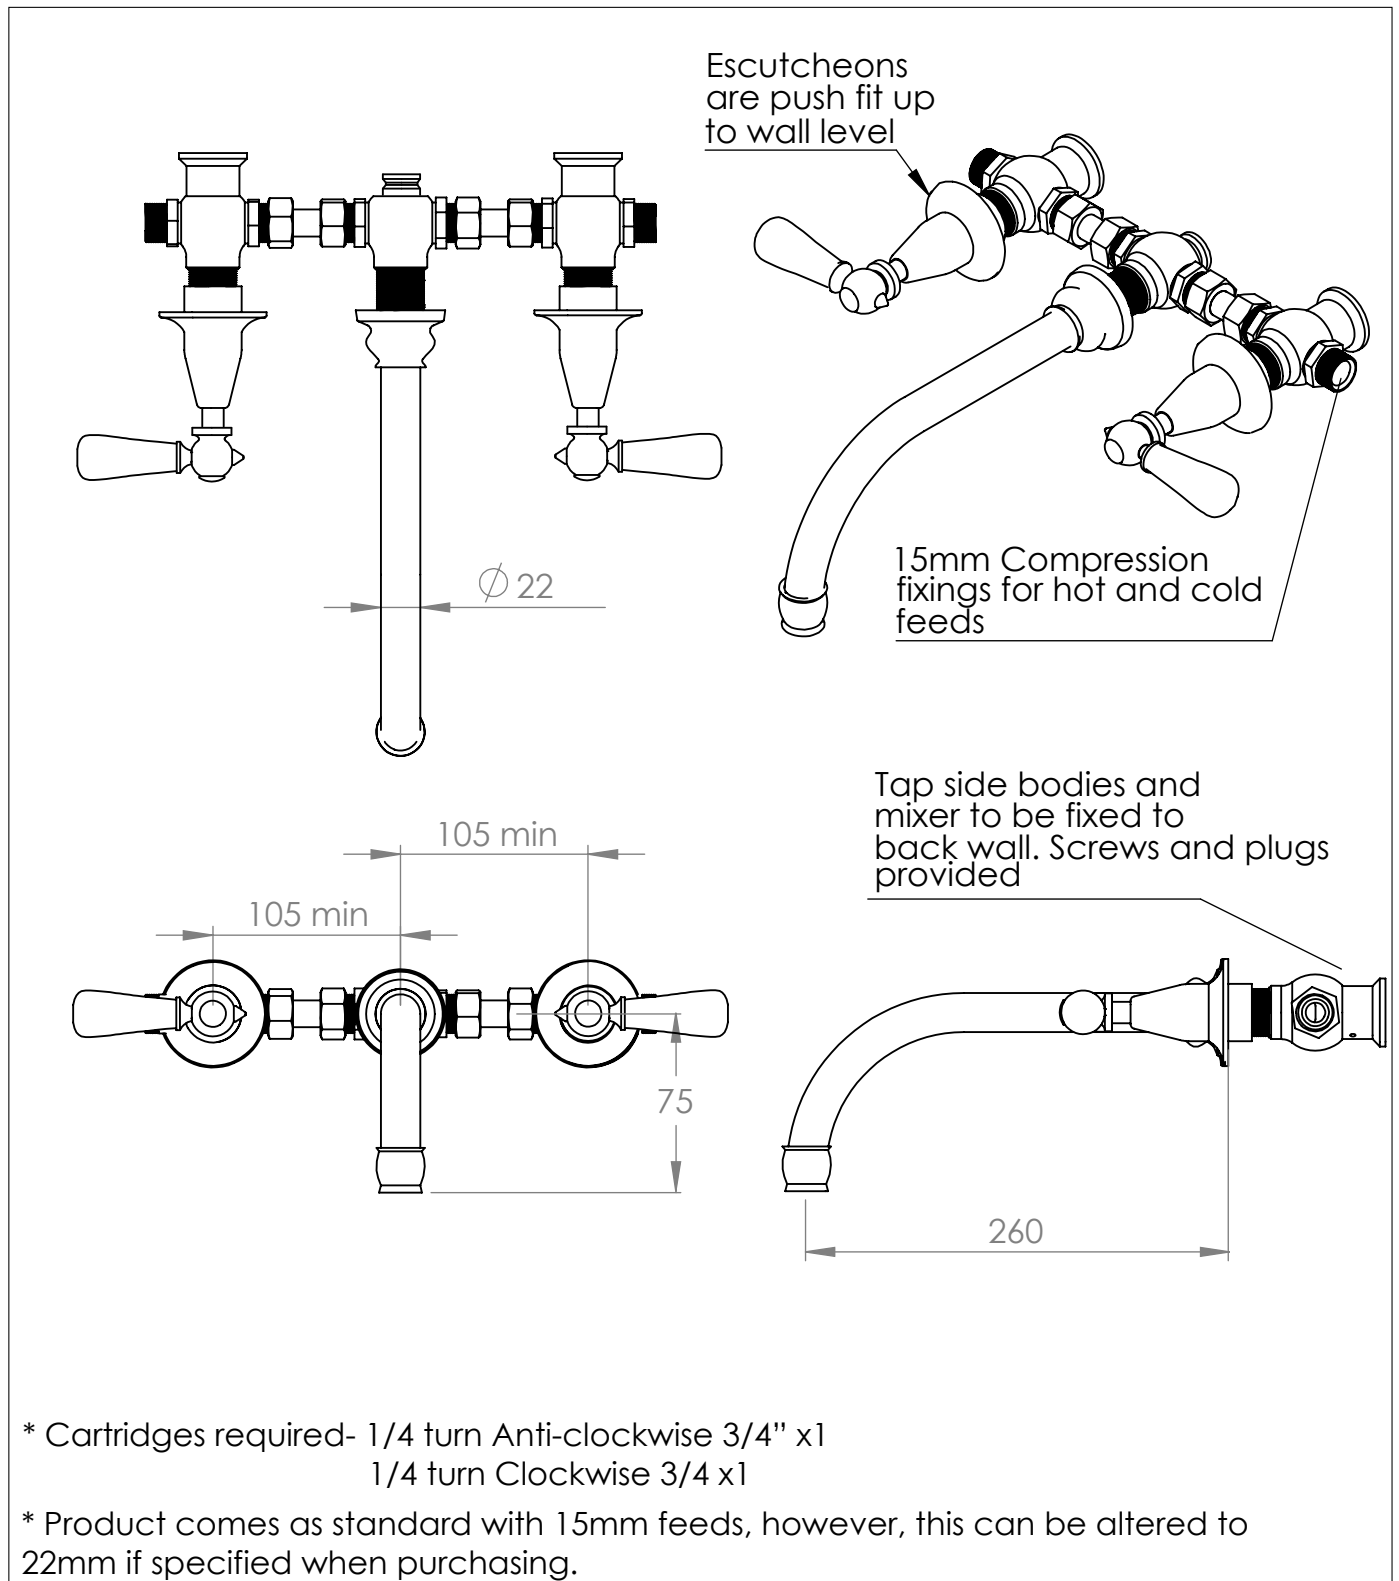

The Solhiem Wall Mounted Swan Bathtub Filler

DIMENSIONS (mm)

PLEASE NOTE: Whilst every effort is made to ensure the accuracy of these specification sheets, they are subject to change without notice as part of the company's ongoing product development process.

The Solhiem Wall Mounted Swan Bathtub Mixer

DIMENSIONS (mm)