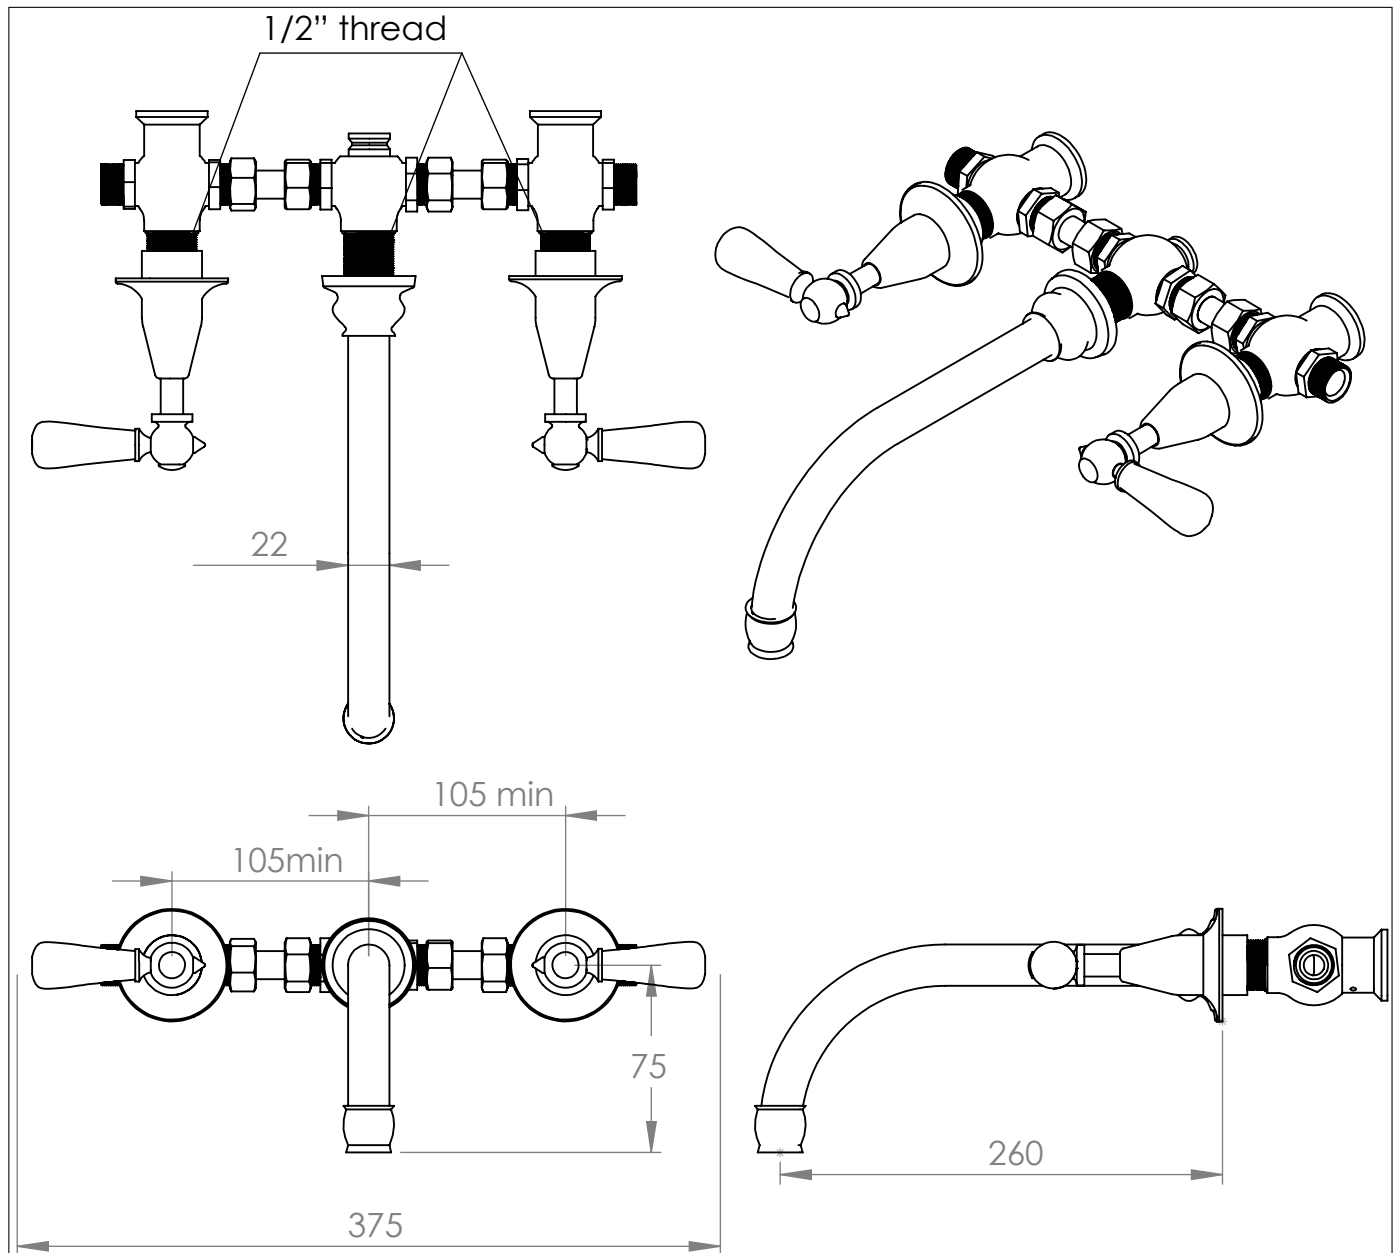

The Solhiem Wall Mounted Swan Basin Mixer

DIMENSIONS (mm)

* Cartridges required- 1/4 turn Anti-clockwise 1/2" x1
 1/4 turn Clockwise 1/2" x1

* Product comes as standard with 15mm feeds, however, this can be altered to 22mm if specified when purchasing.

PLEASE NOTE: Whilst every effort is made to ensure the accuracy of these specification sheets, they are subject to change without notice as part of the company's ongoing product development process.

The Solhiem Wall Mounted Swan Basin Mixer

DIMENSIONS (mm)