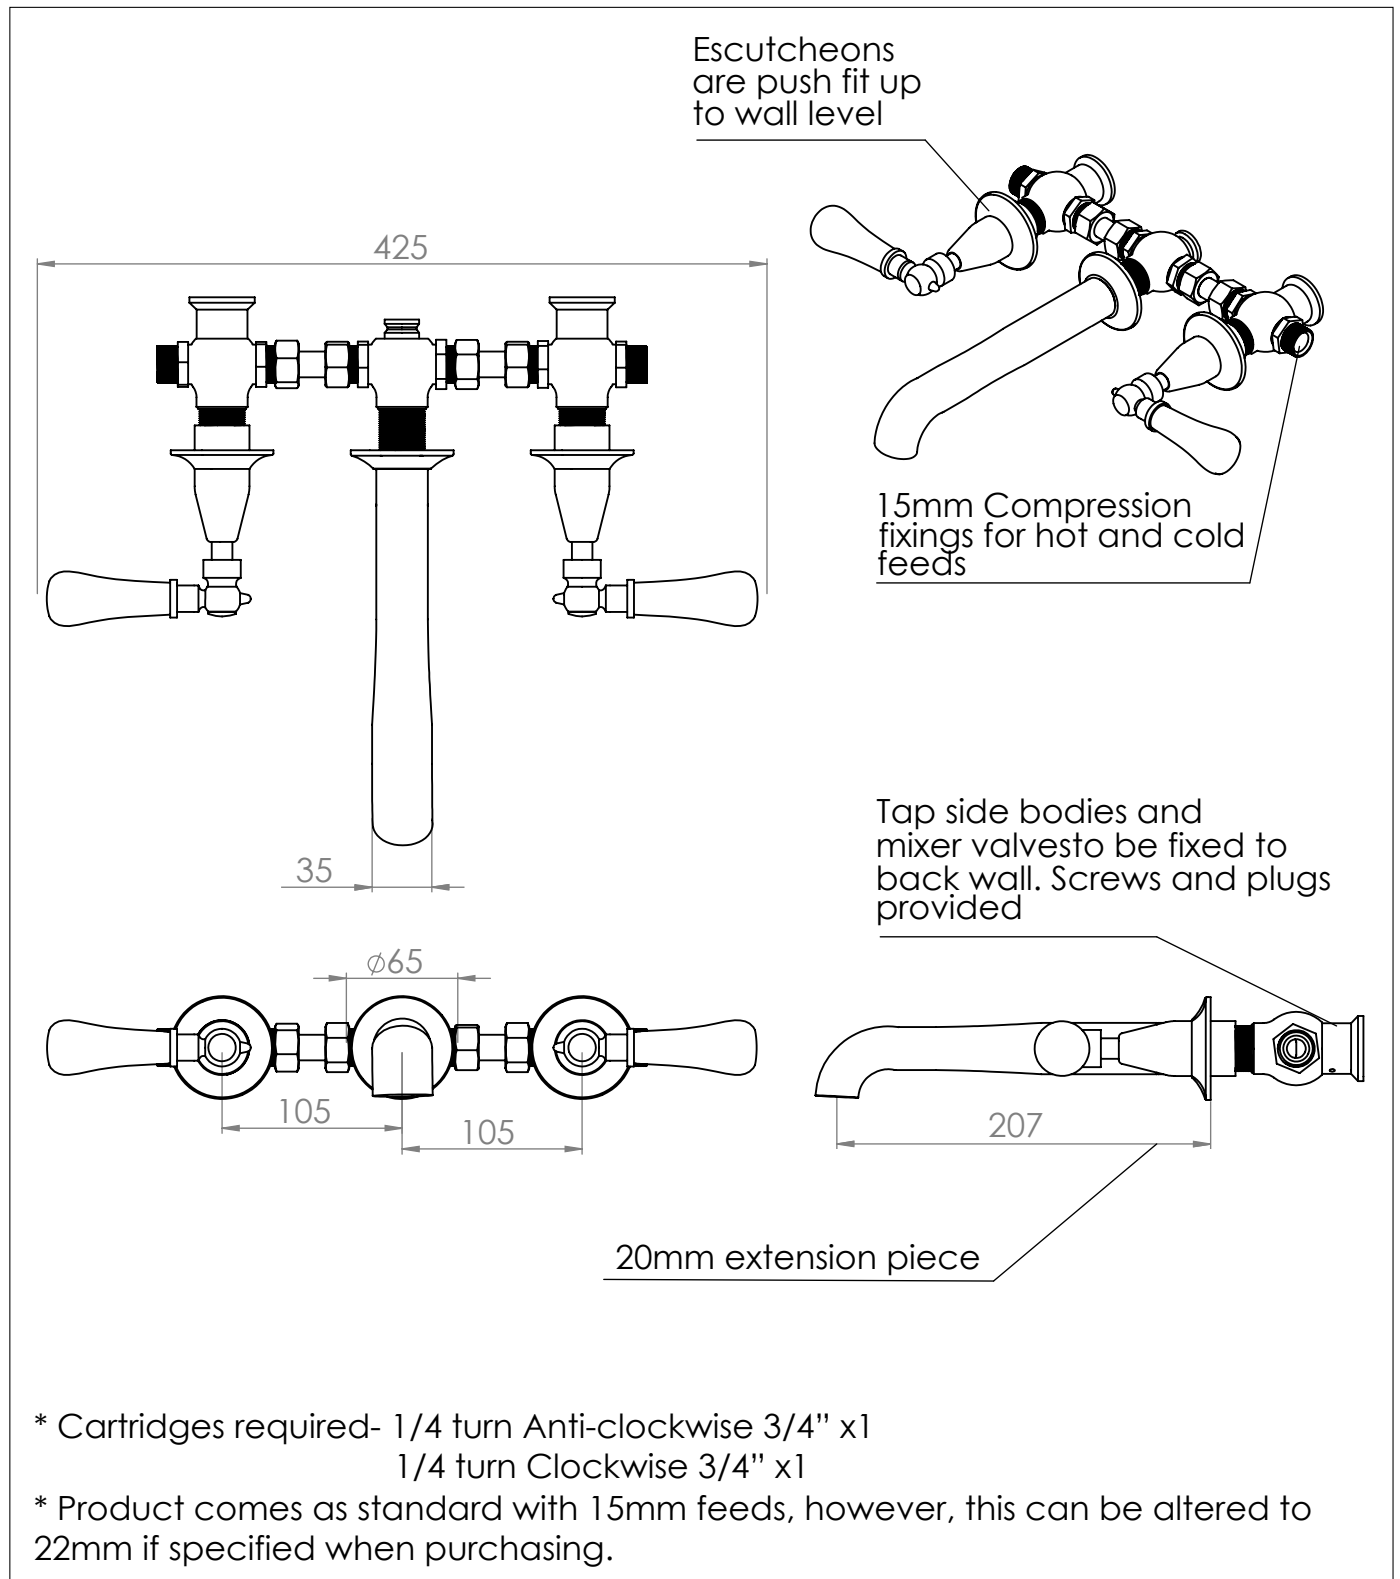

The Solhiem Wall Mounted Basin Tap

DIMENSIONS (mm)

PLEASE NOTE: Whilst every effort is made to ensure the accuracy of these specification sheets, they are subject to change without notice as part of the company's ongoing product development process.

The Solhiem Wall Mounted Basin Tap

DIMENSIONS (mm)