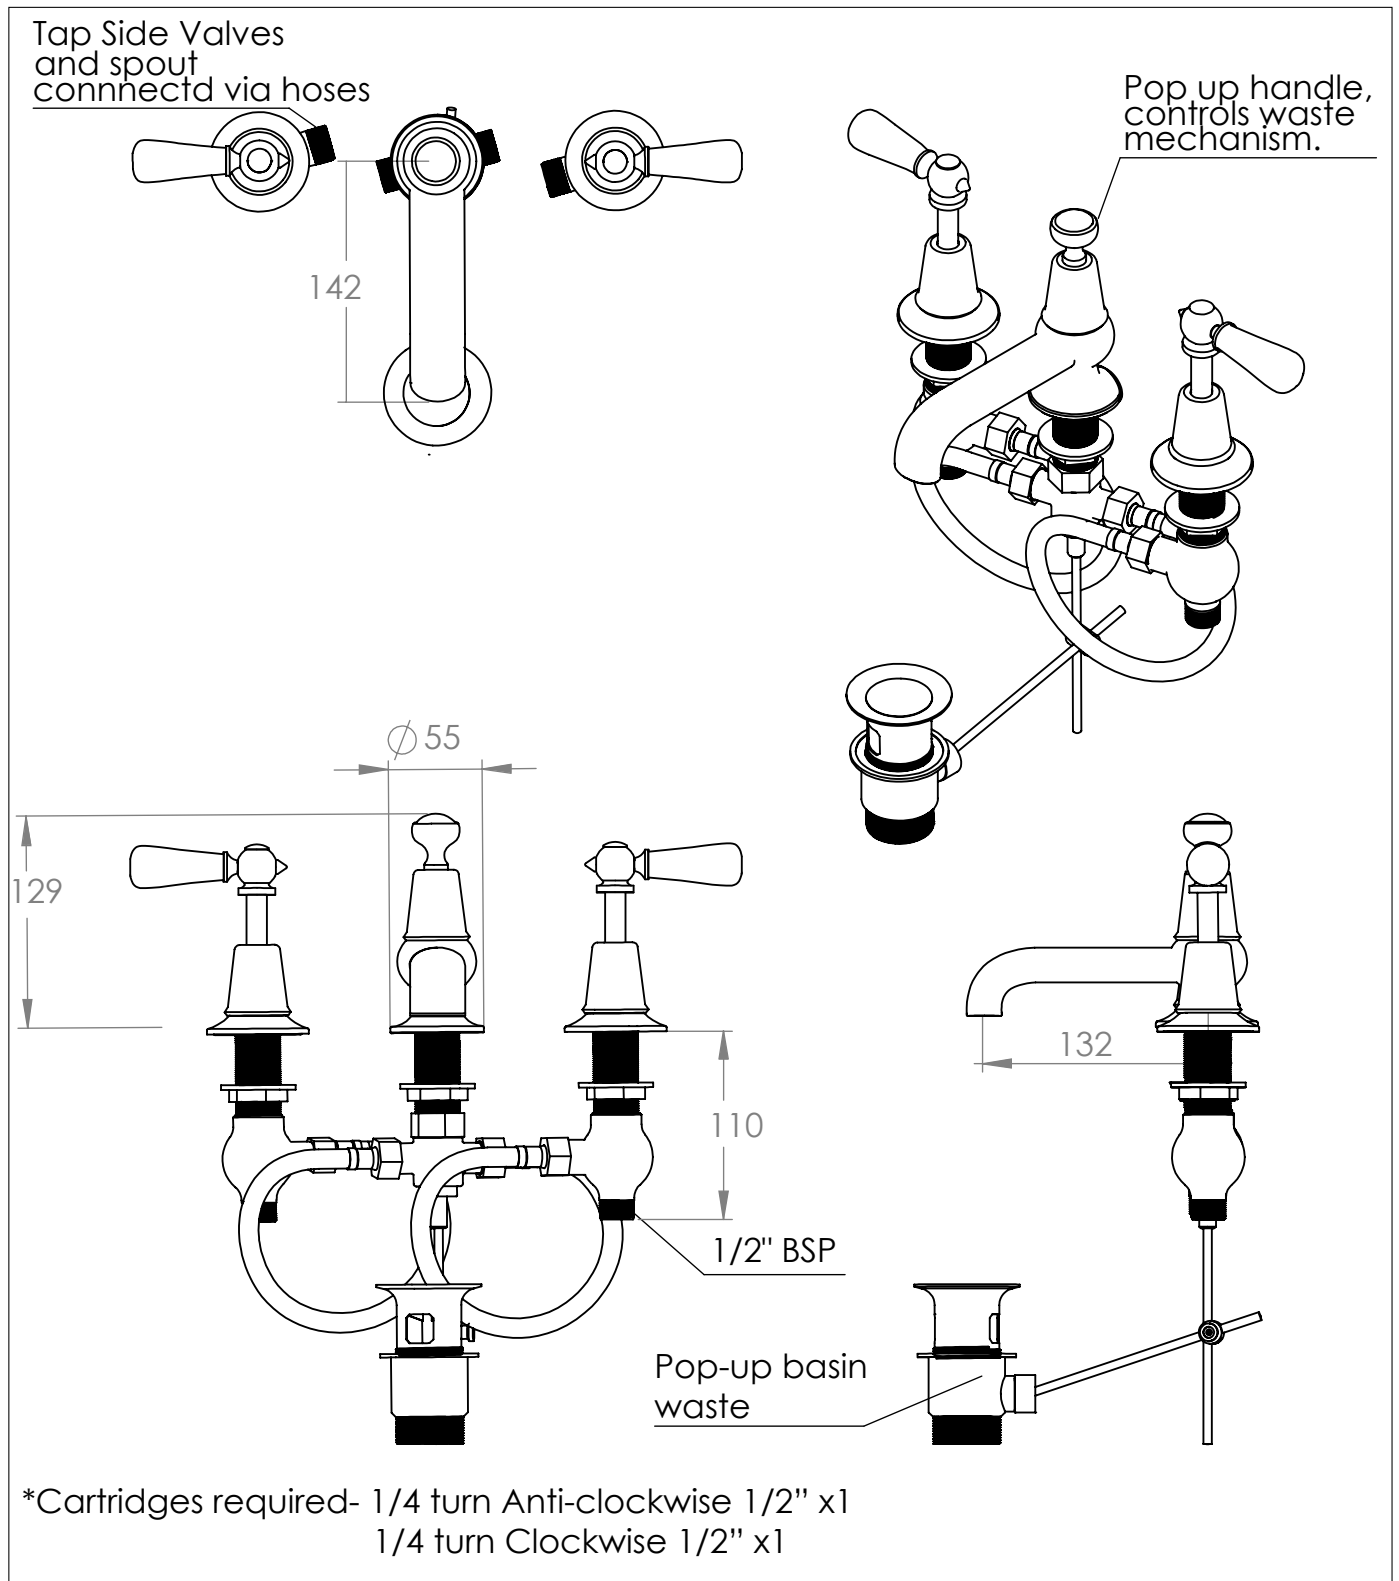

# The Solhiem Three Hole Basin Tap

DIMENSIONS (mm)

PLEASE NOTE: Whilst every effort is made to ensure the accuracy of these specification sheets, they are subject to change without notice as part of the company's ongoing product development process.