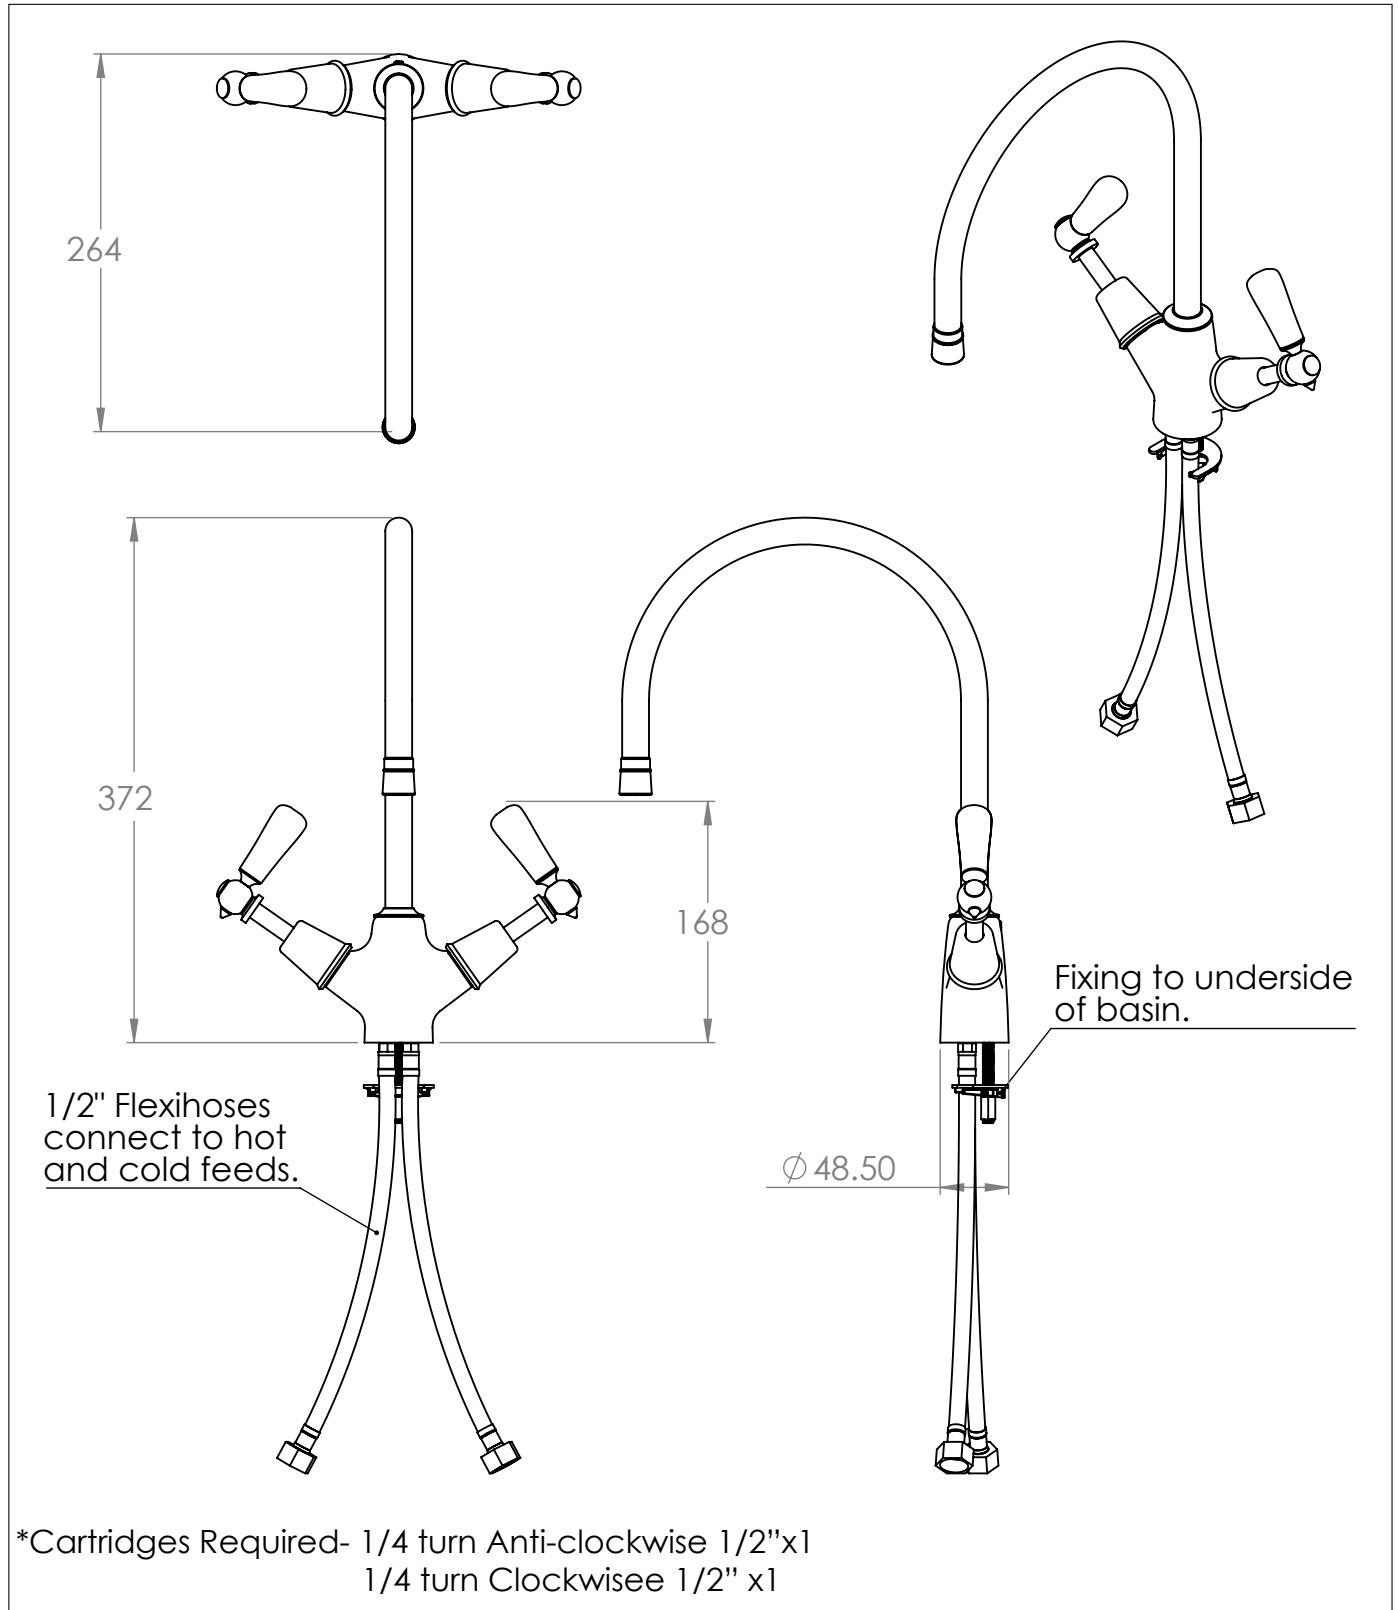

The Solhiem Kitchen Monobloc Tap

DIMENSIONS (mm)

PLEASE NOTE: Whilst every effort is made to ensure the accuracy of these specification sheets, they are subject to change without notice as part of the company's ongoing product development process.