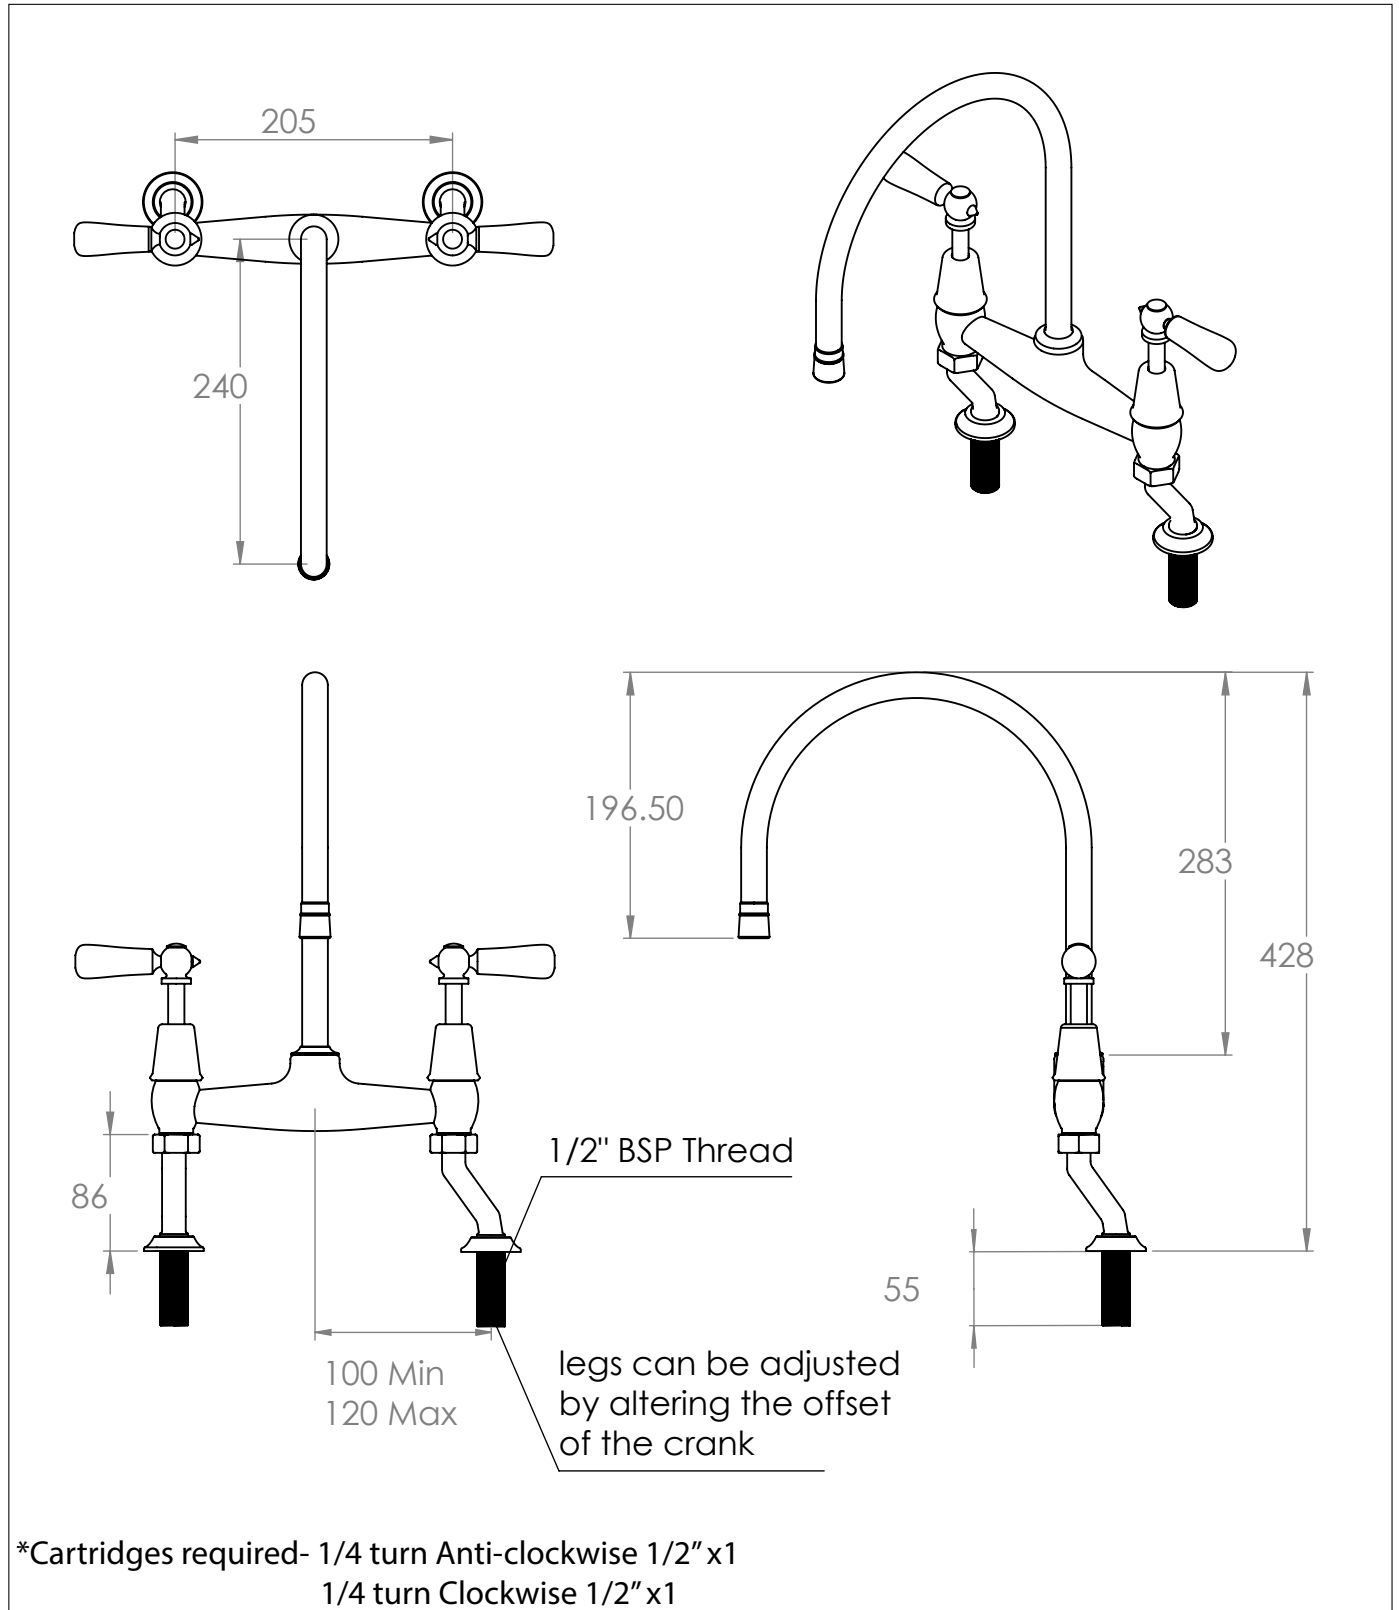

# The Solhiem Kitchen Mixer Tap

DIMENSIONS (mm)

PLEASE NOTE: Whilst every effort is made to ensure the accuracy of these specification sheets, they are subject to change without notice as part of the company's ongoing product development process.