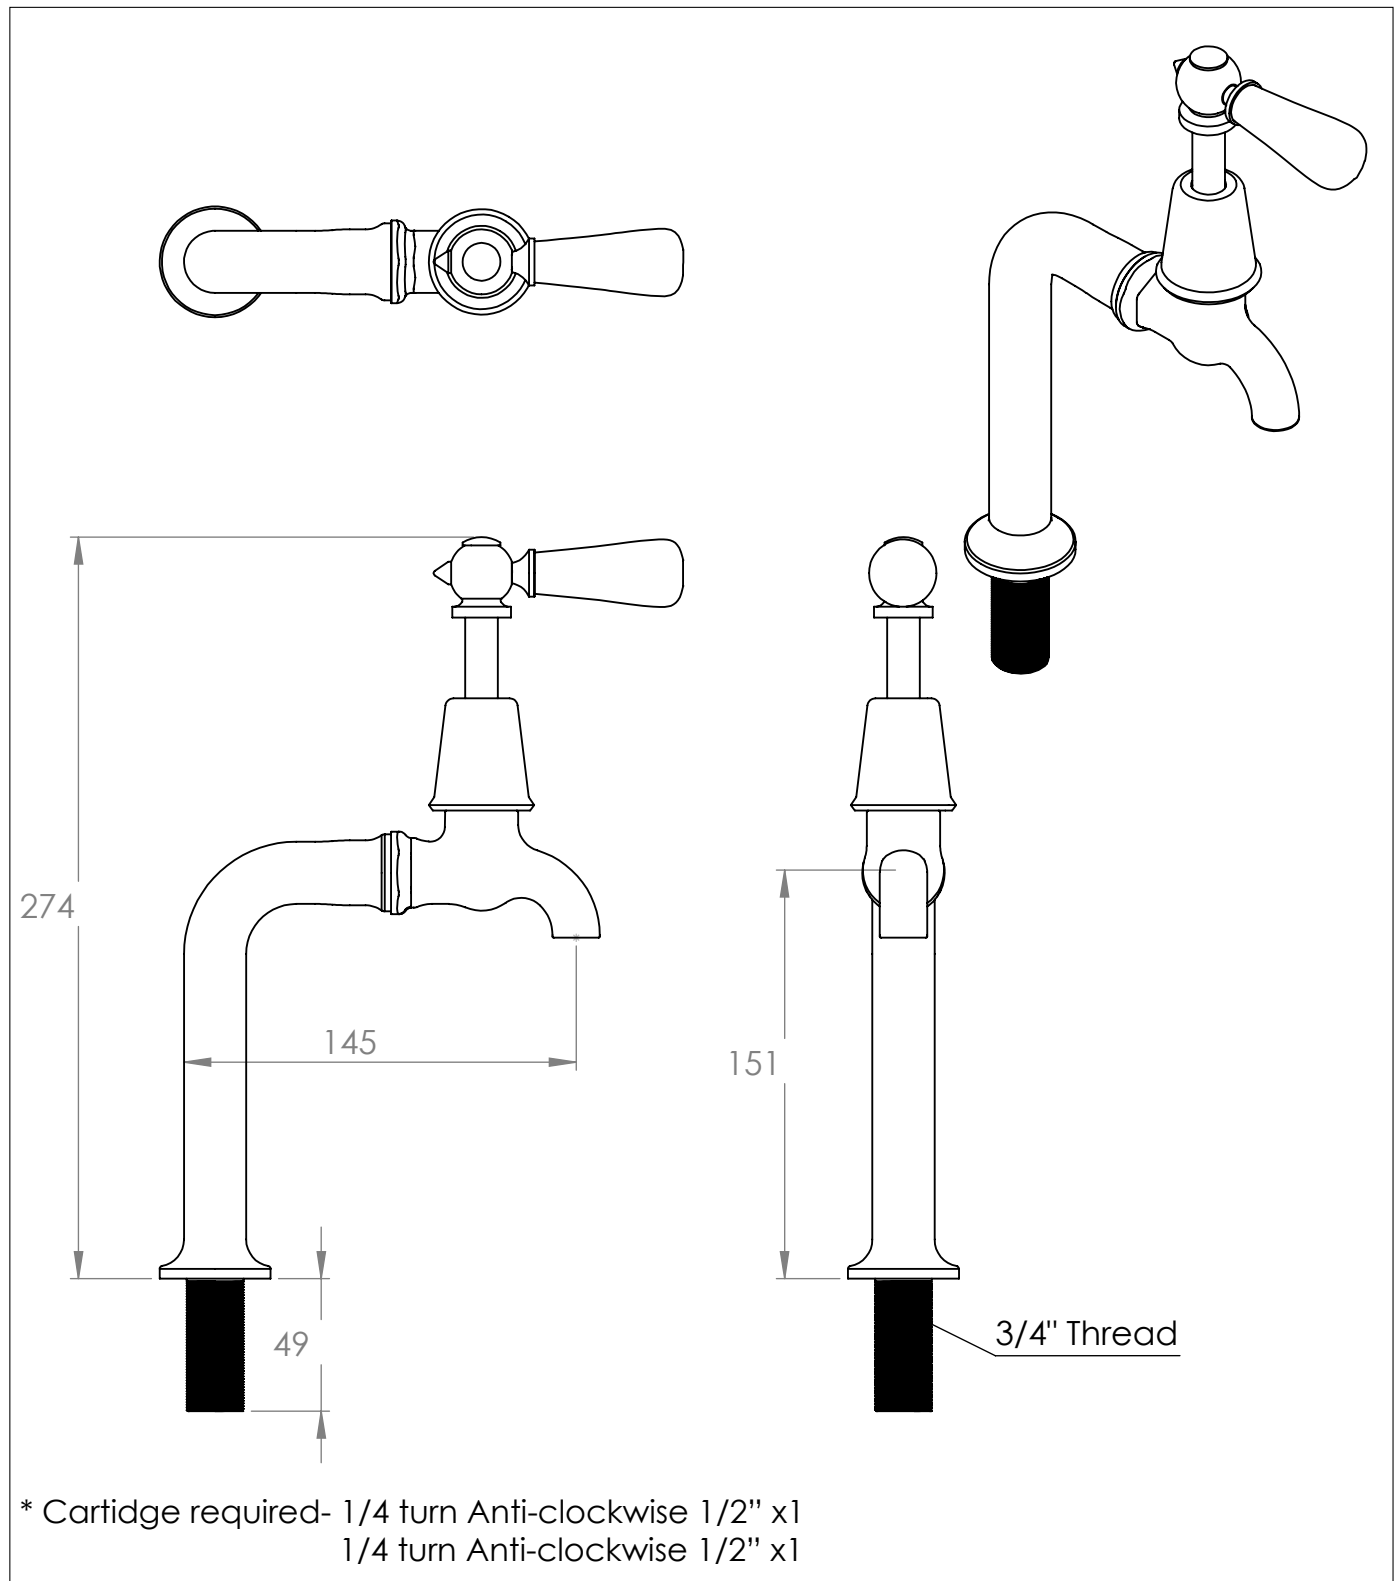

# The Solhiem Kitchen Bib Taps

DIMENSIONS (mm)

PLEASE NOTE: Whilst every effort is made to ensure the accuracy of these specification sheets, they are subject to change without notice as part of the company's ongoing product development process.