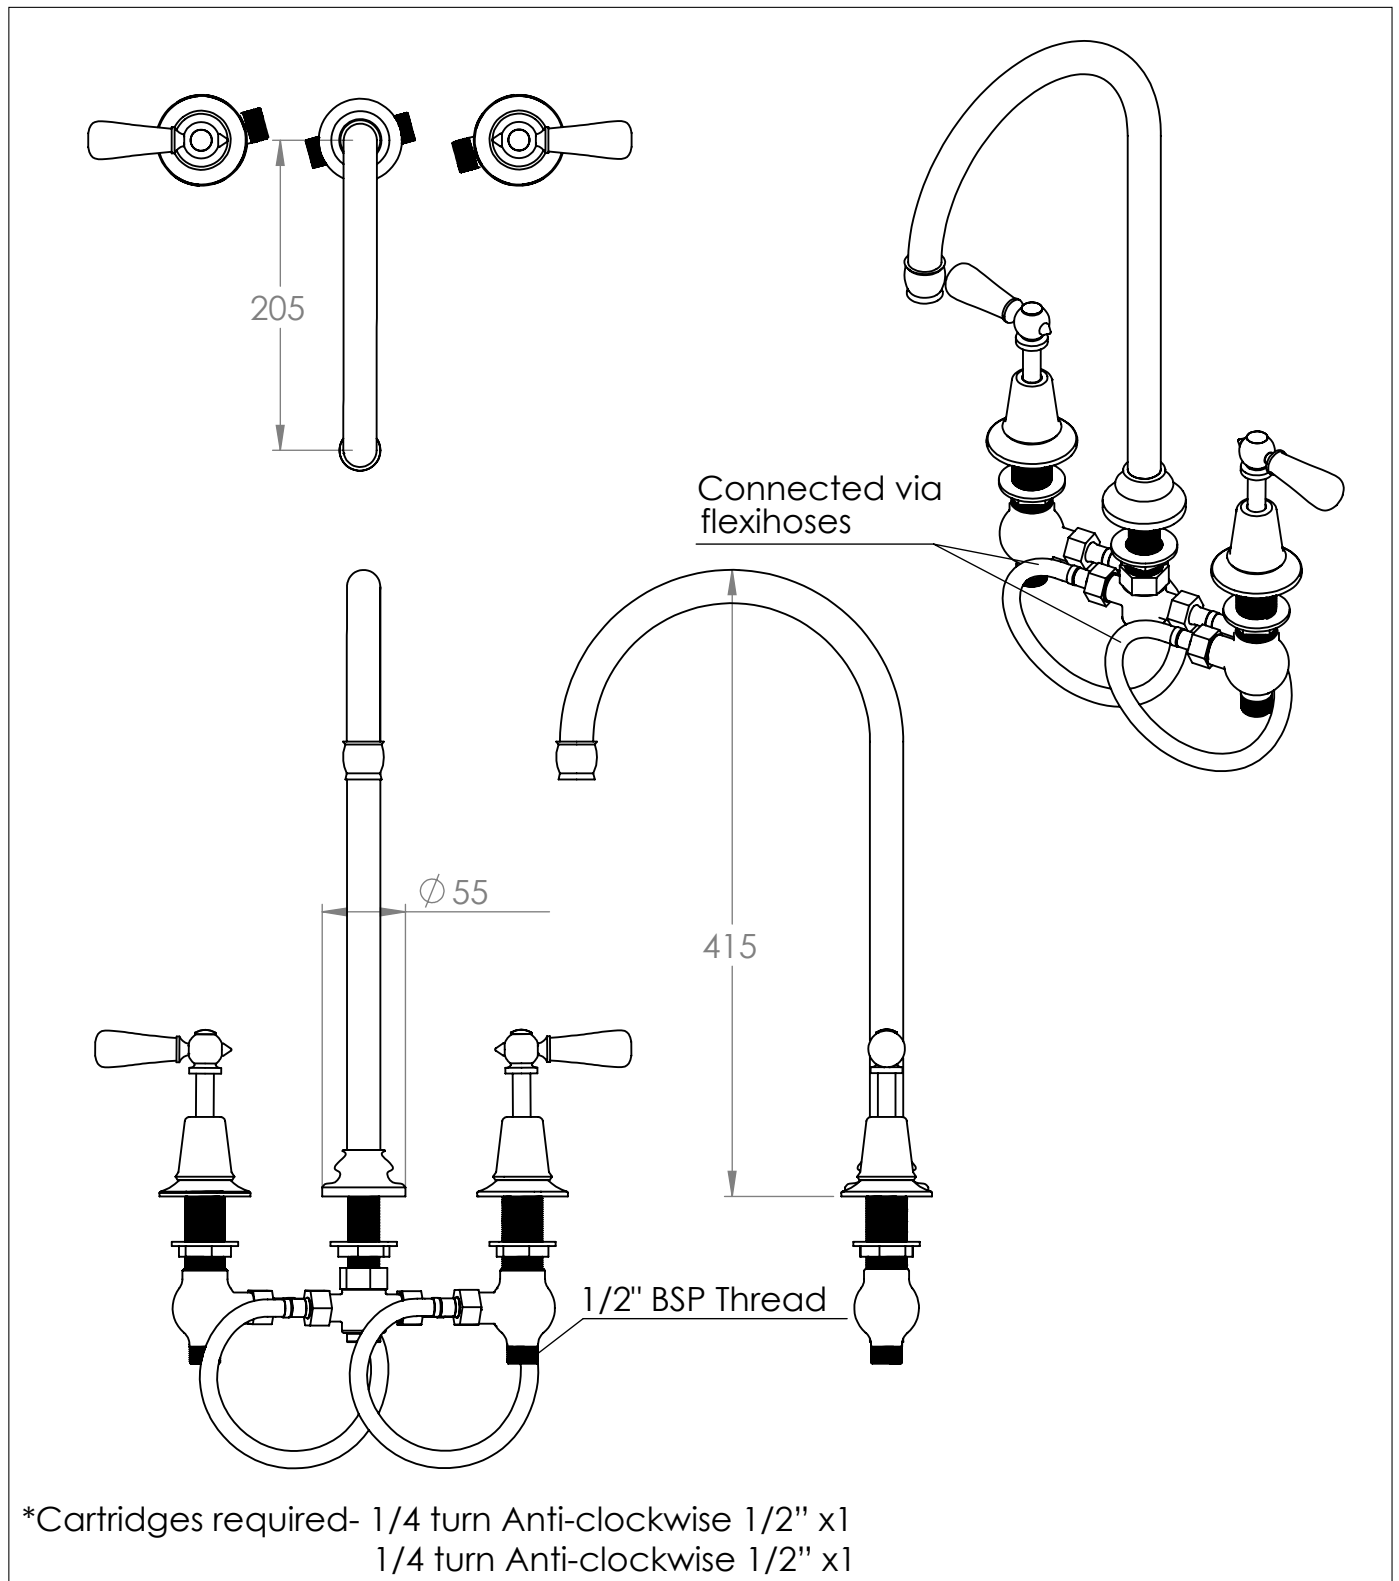

The Solhiem Extended Swan Basin Mixer

DIMENSIONS (mm)

PLEASE NOTE: Whilst every effort is made to ensure the accuracy of these specification sheets, they are subject to change without notice as part of the company's ongoing product development process.