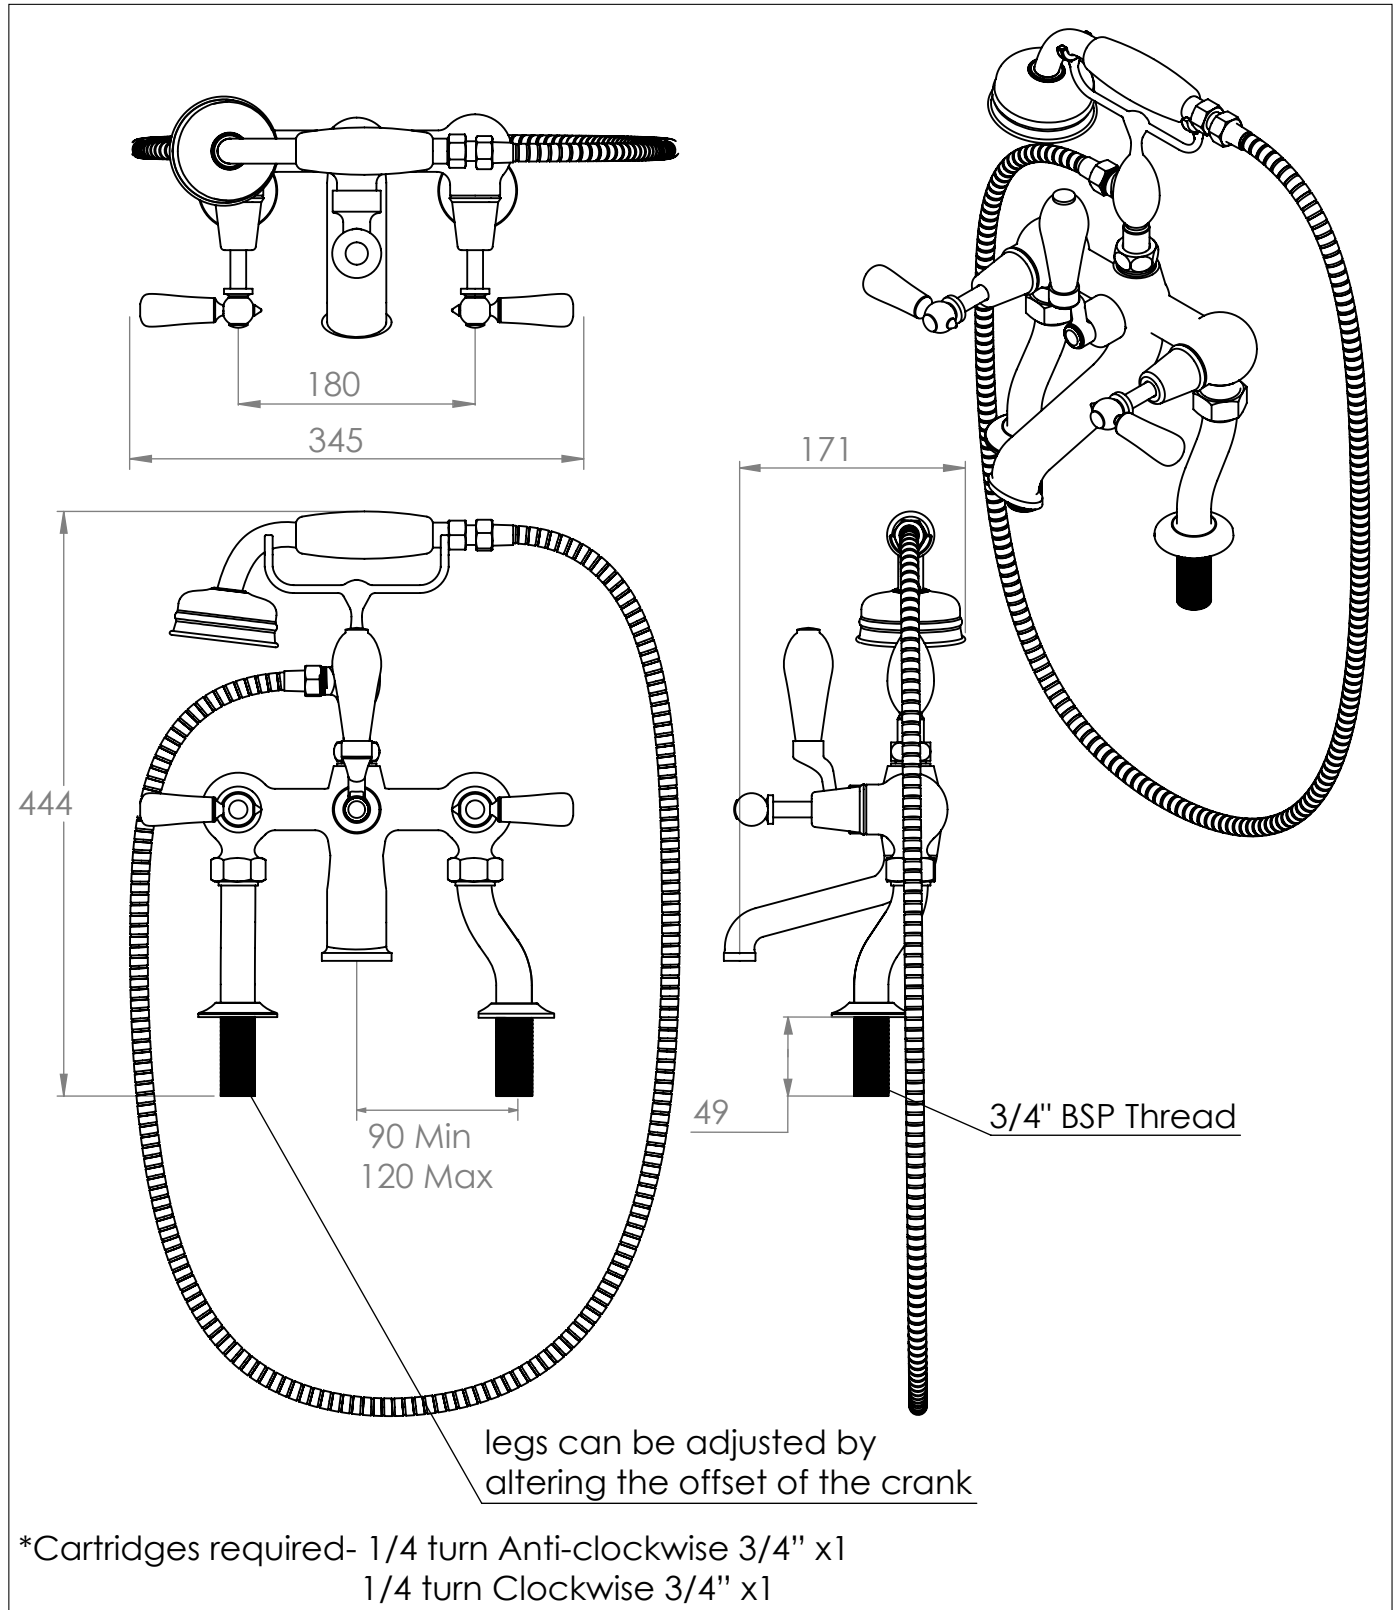

The Solhiem Deck Mounted Bath Shower Mixer

DIMENSIONS (mm)

PLEASE NOTE: Whilst every effort is made to ensure the accuracy of these specification sheets, they are subject to change without notice as part of the company's ongoing product development process.