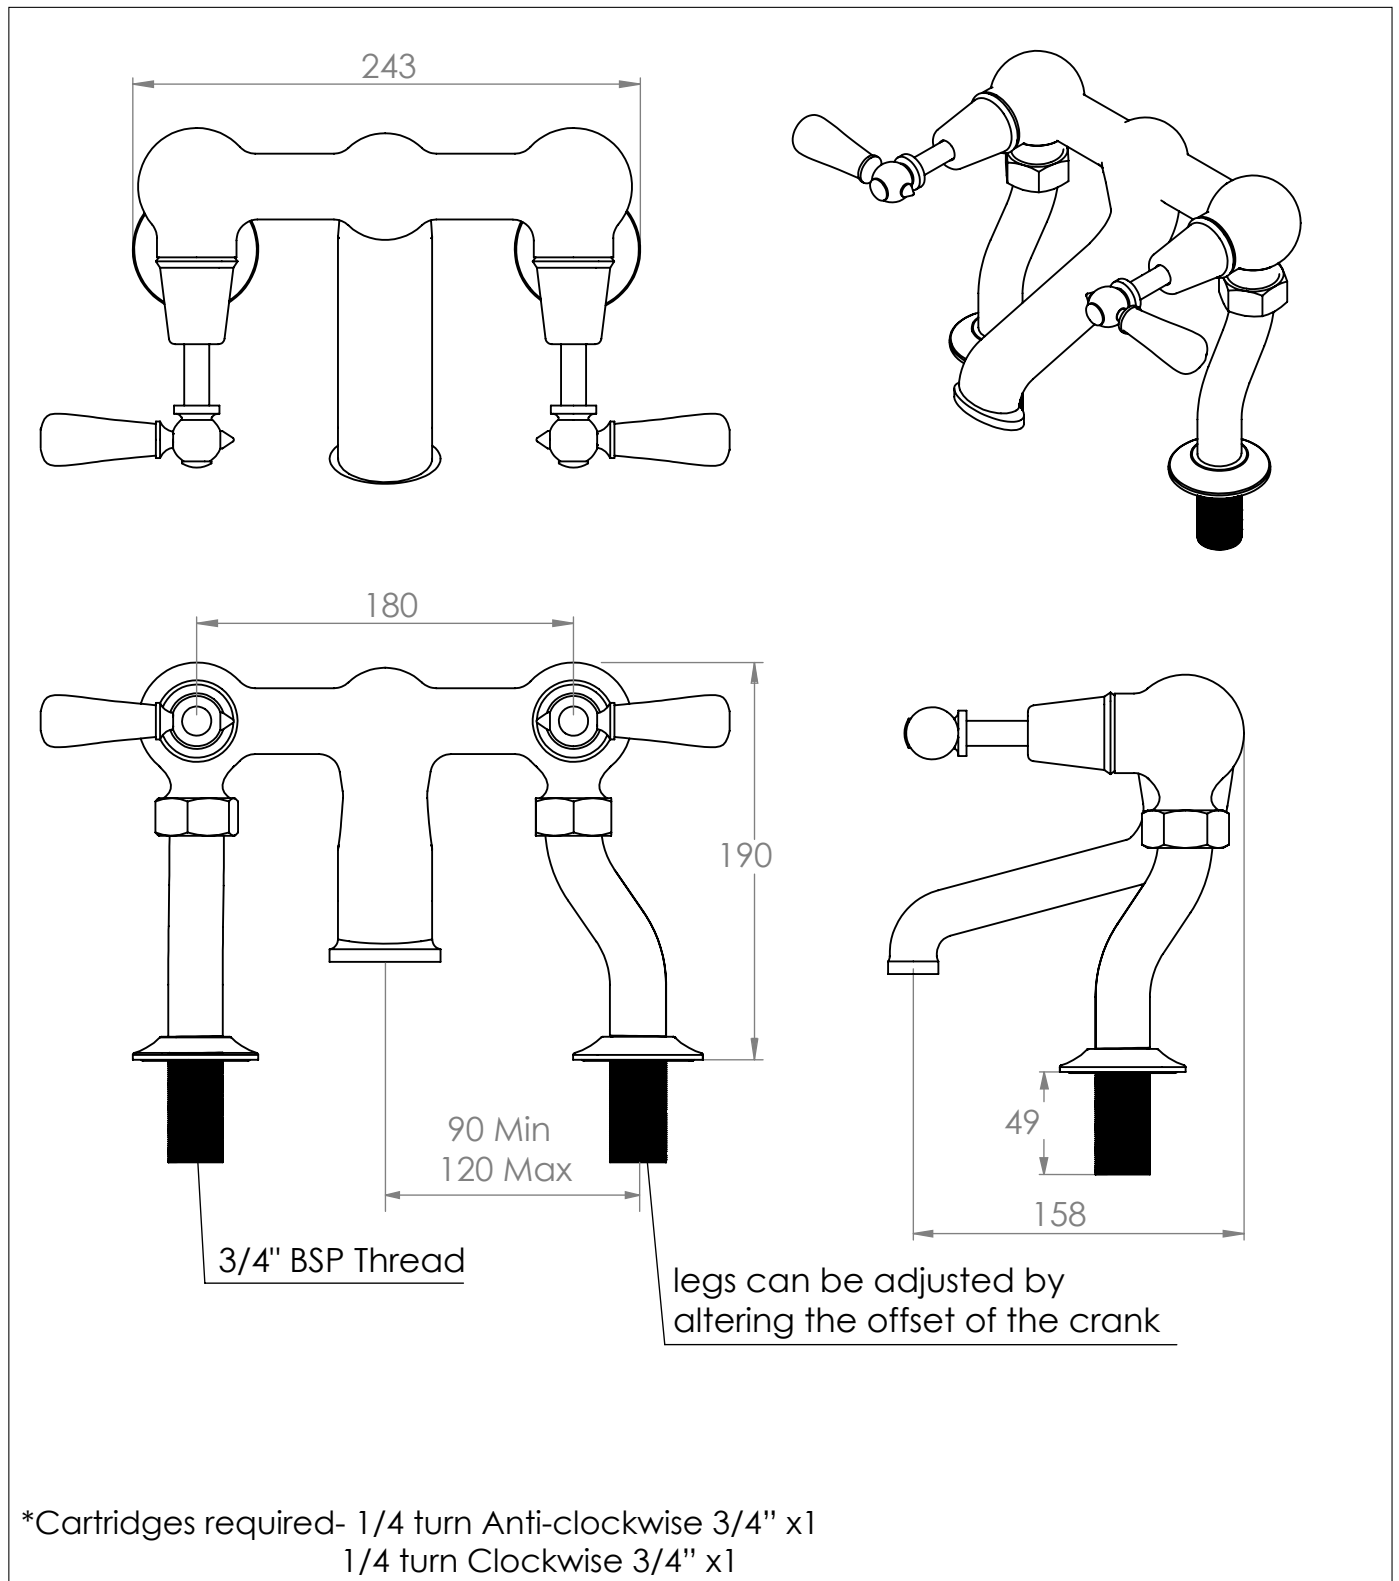

# The Solhiem Deck Mounted Bathtub Filler

DIMENSIONS (mm)

PLEASE NOTE: Whilst every effort is made to ensure the accuracy of these specification sheets, they are subject to change without notice as part of the company's ongoing product development process.