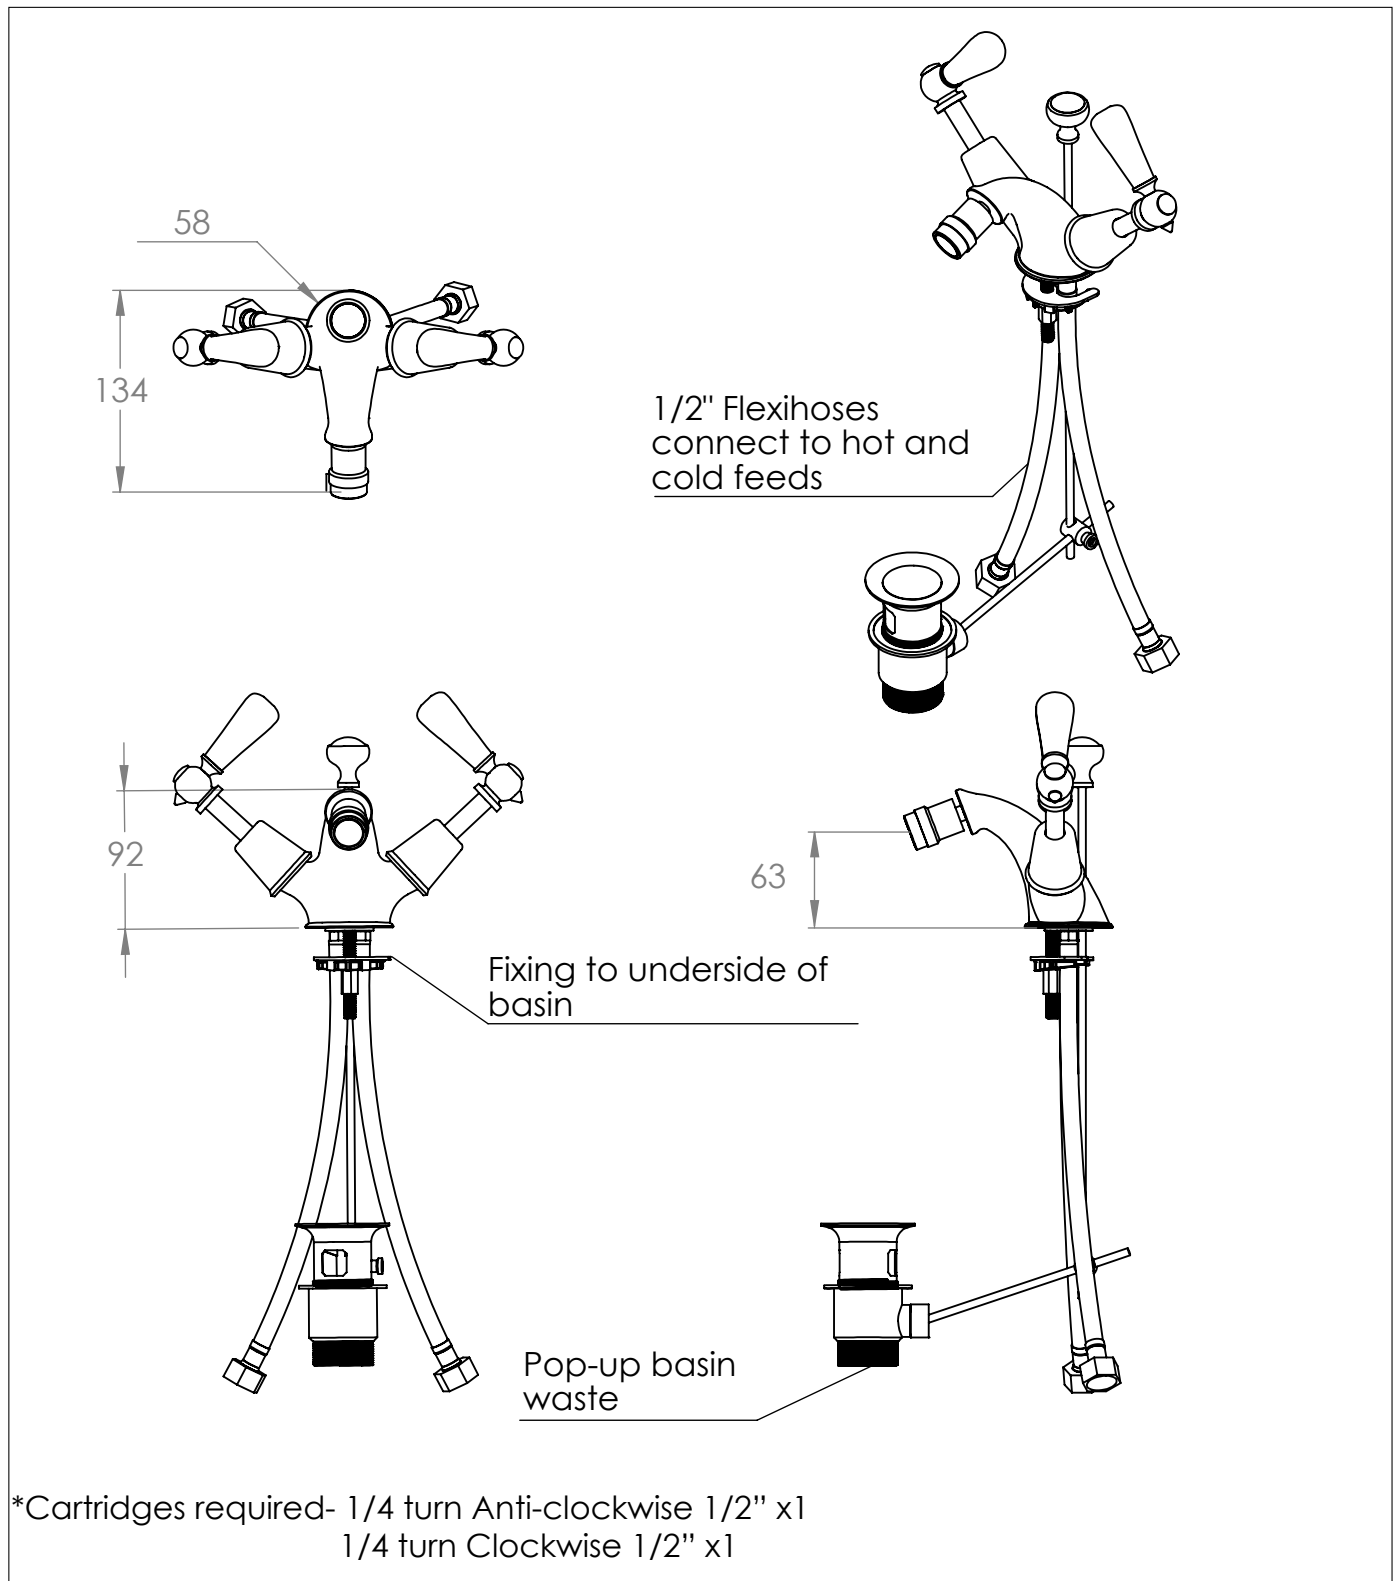

# The Solhiem Bidet Monobloc

## DIMENSIONS (mm)

PLEASE NOTE: Whilst every effort is made to ensure the accuracy of these specification sheets, they are subject to change without notice as part of the company's ongoing product development process.