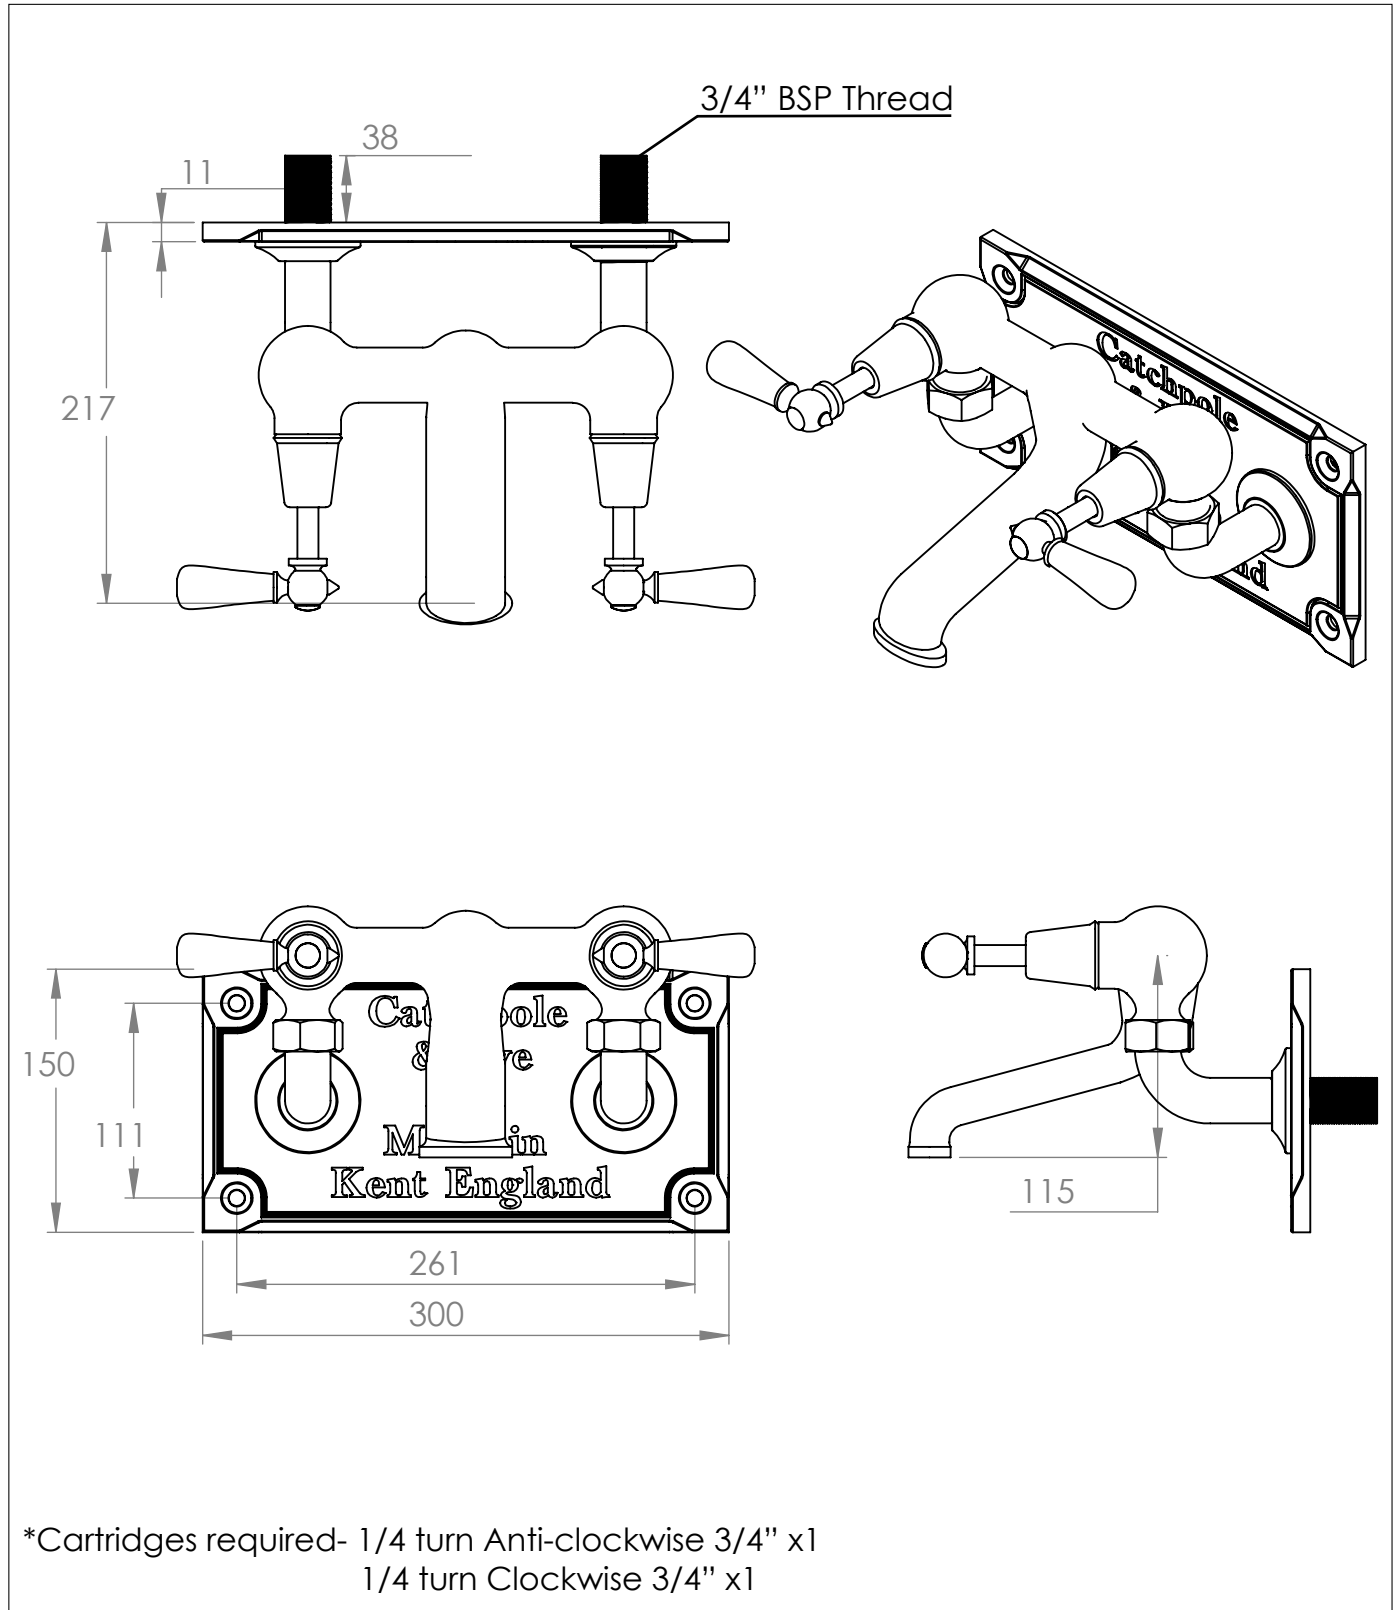

The Solhiem Wall Mounted Bathtub Filler

DIMENSIONS (mm)

PLEASE NOTE: Whilst every effort is made to ensure the accuracy of these specification sheets, they are subject to change without notice as part of the company's ongoing product development process.