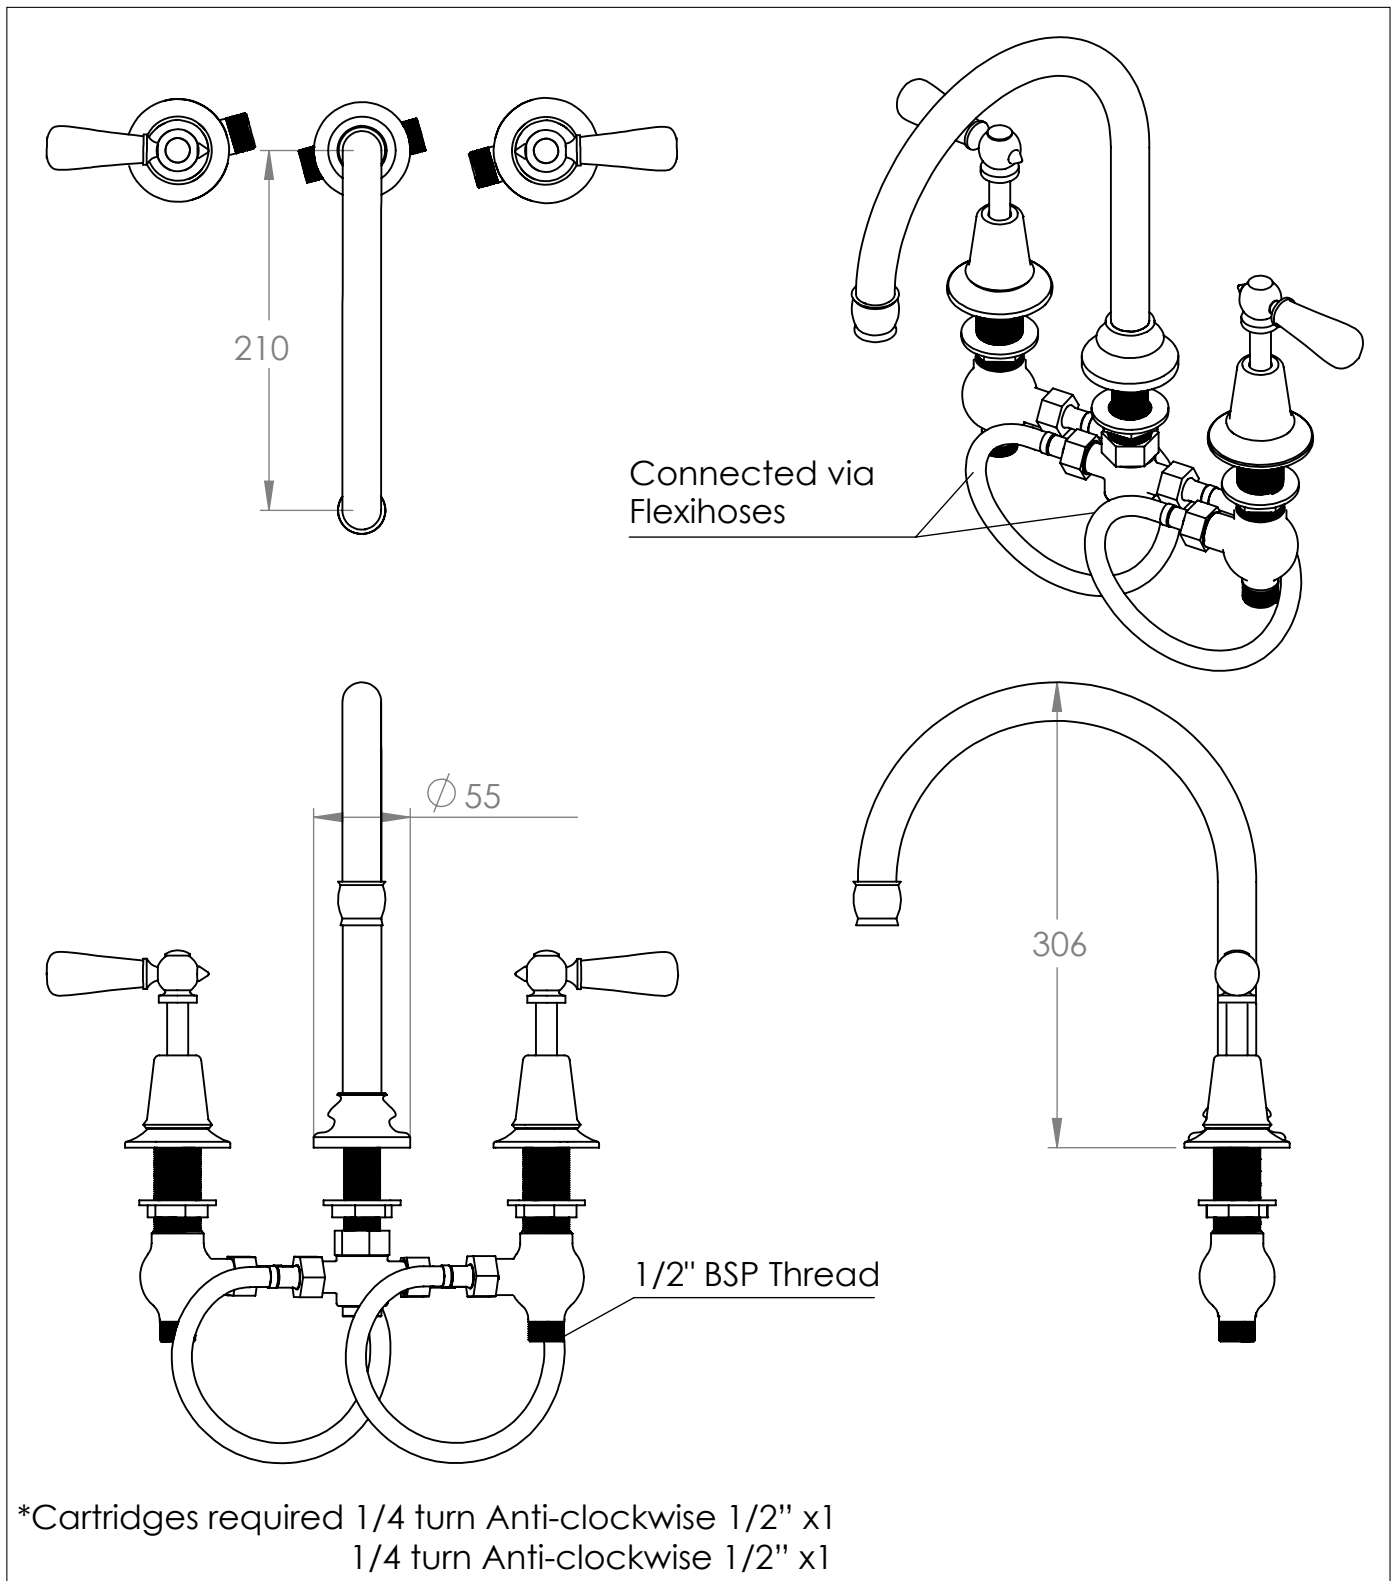

The Solheim Three Hole Basin Mixer with Swan Spout

DIMENSIONS (mm)

PLEASE NOTE: Whilst every effort is made to ensure the accuracy of these specification sheets, they are subject to change without notice as part of the company's ongoing product development process.