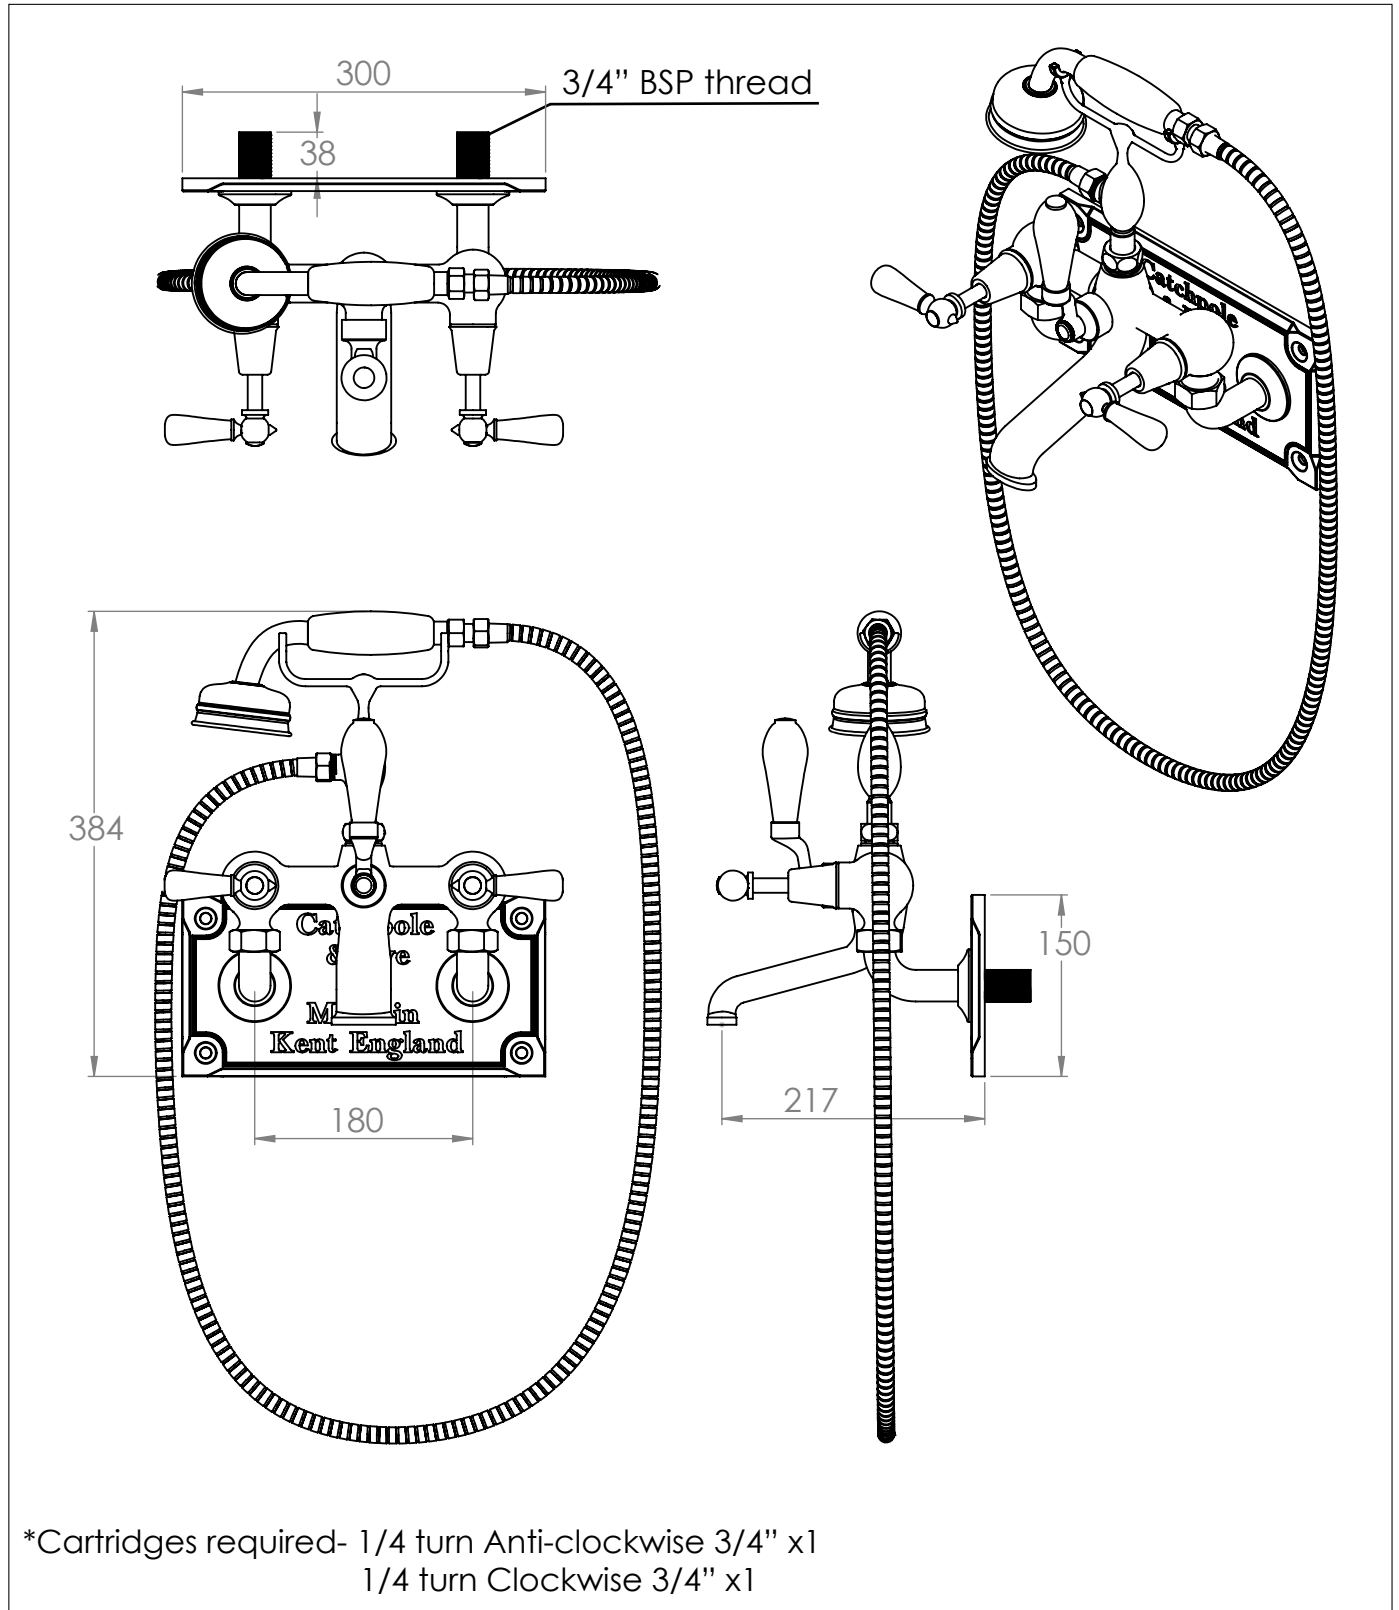

The Solheim Bath Shower Mixer on Wallplate

DIMENSIONS (mm)

PLEASE NOTE: Whilst every effort is made to ensure the accuracy of these specification sheets, they are subject to change without notice as part of the company's ongoing product development process.