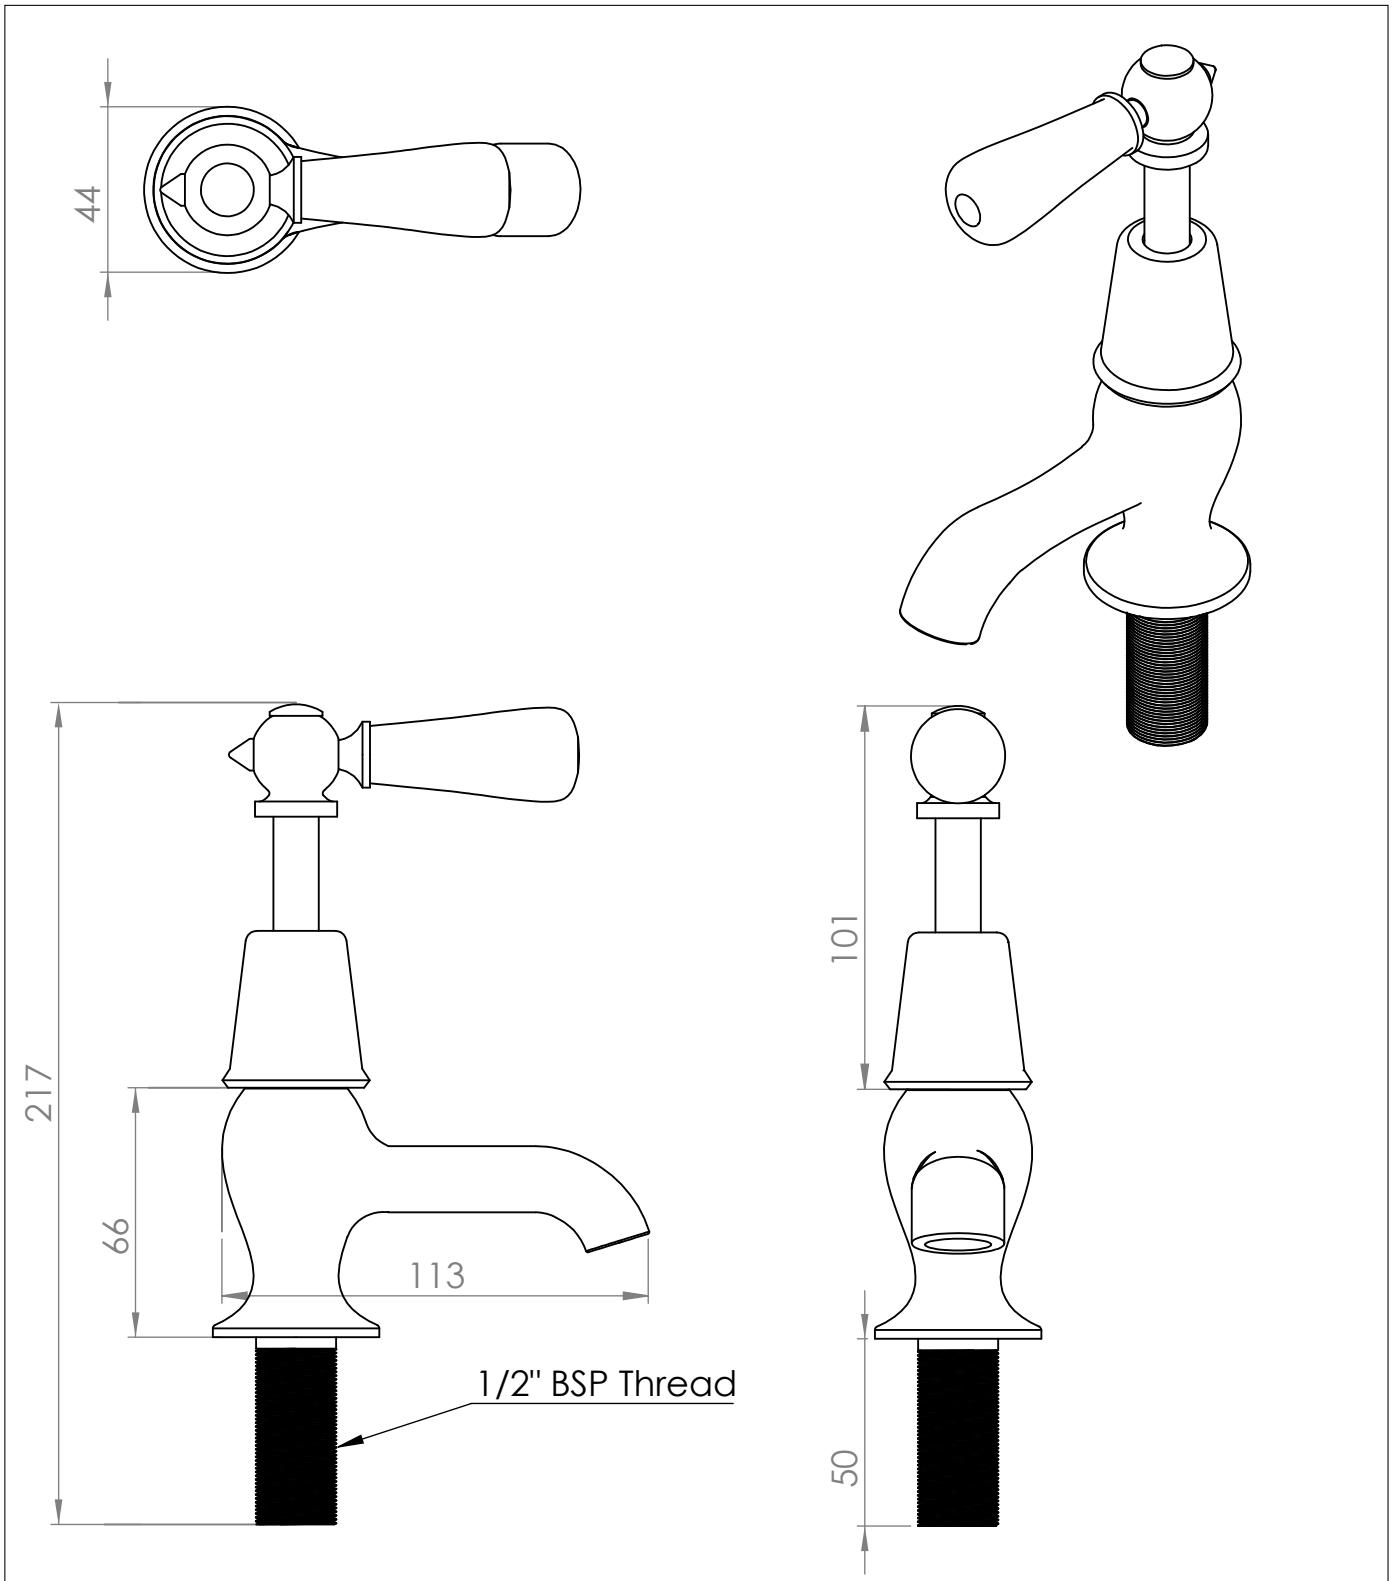

# The Solheim Basin Pillar Taps

DIMENSIONS (mm)

PLEASE NOTE: Whilst every effort is made to ensure the accuracy of these specification sheets, they are subject to change without notice as part of the company's ongoing product development process.