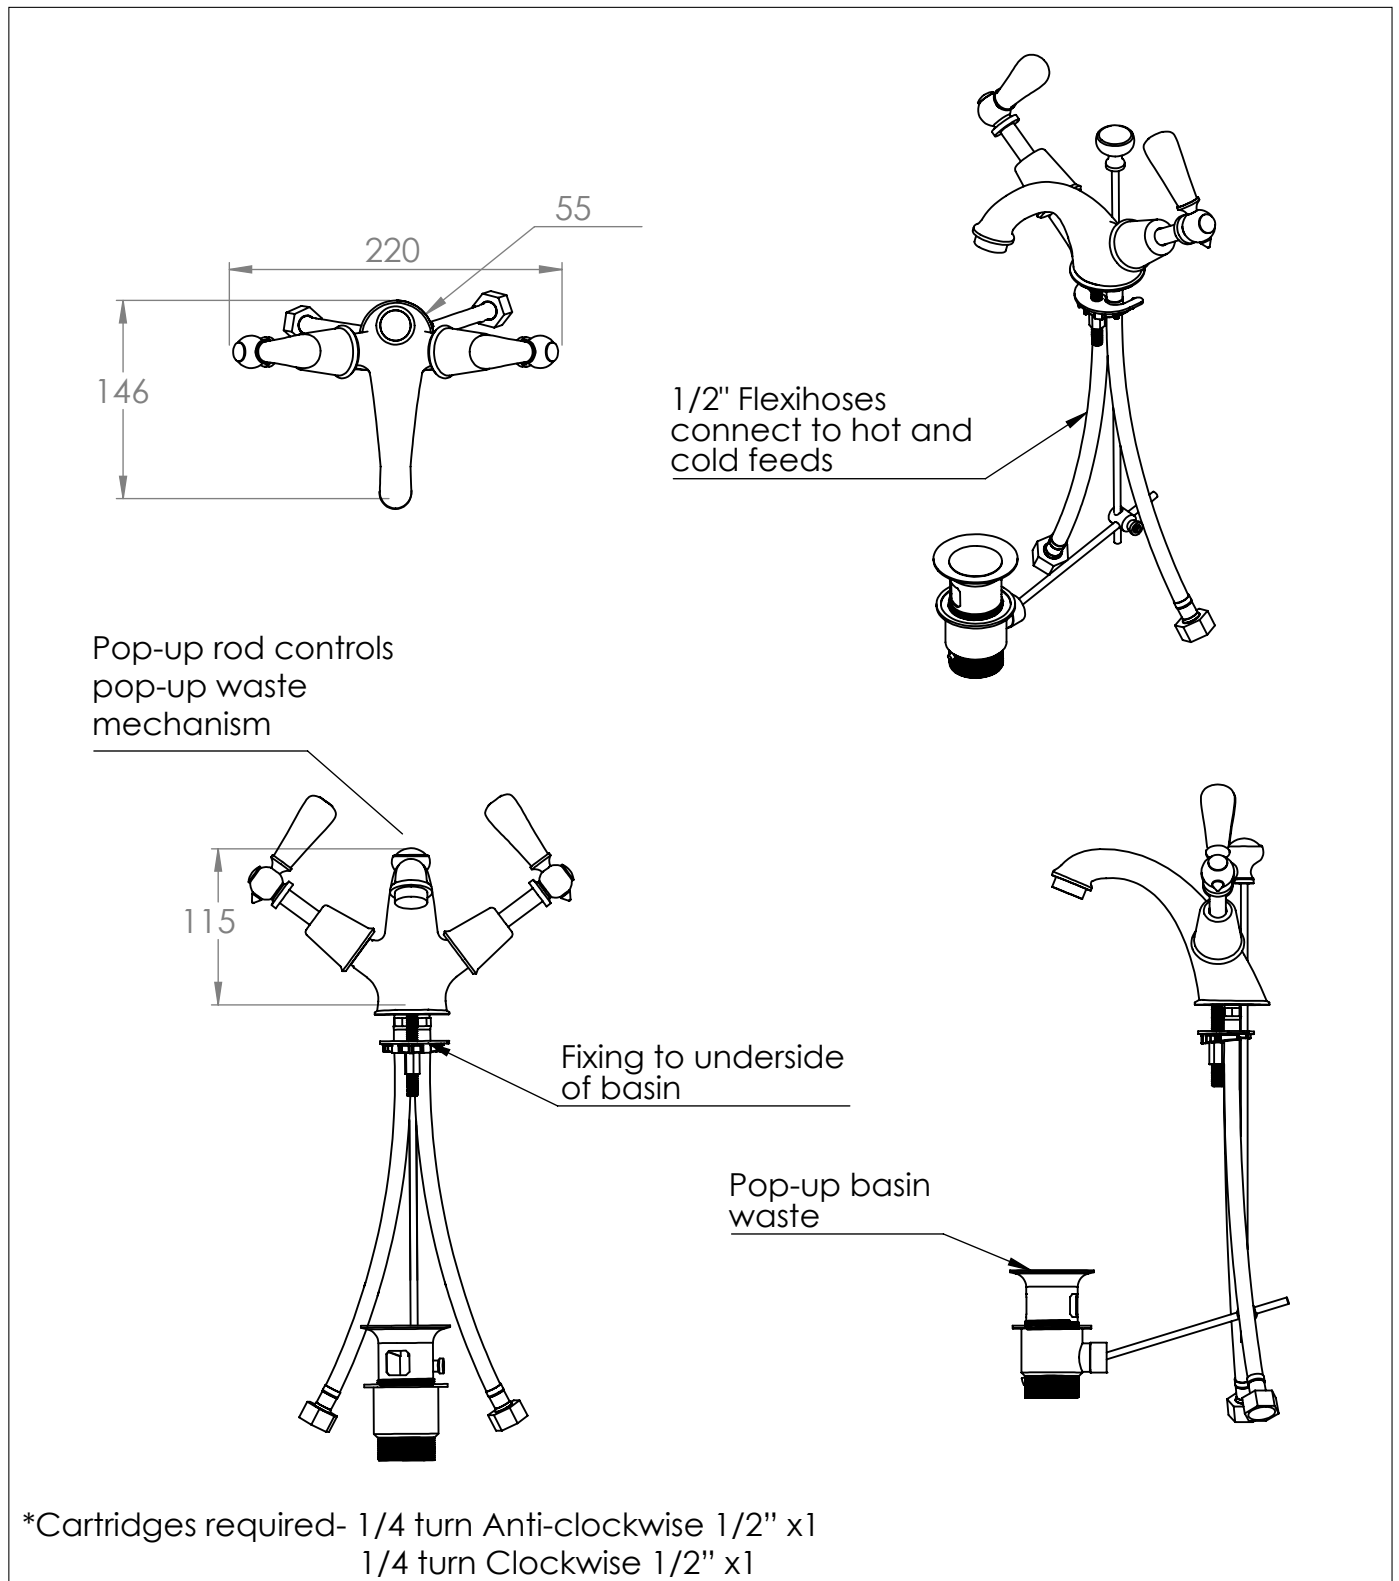

The Solheim Basin Monobloc

DIMENSIONS (mm)

PLEASE NOTE: Whilst every effort is made to ensure the accuracy of these specification sheets, they are subject to change without notice as part of the company's ongoing product development process.