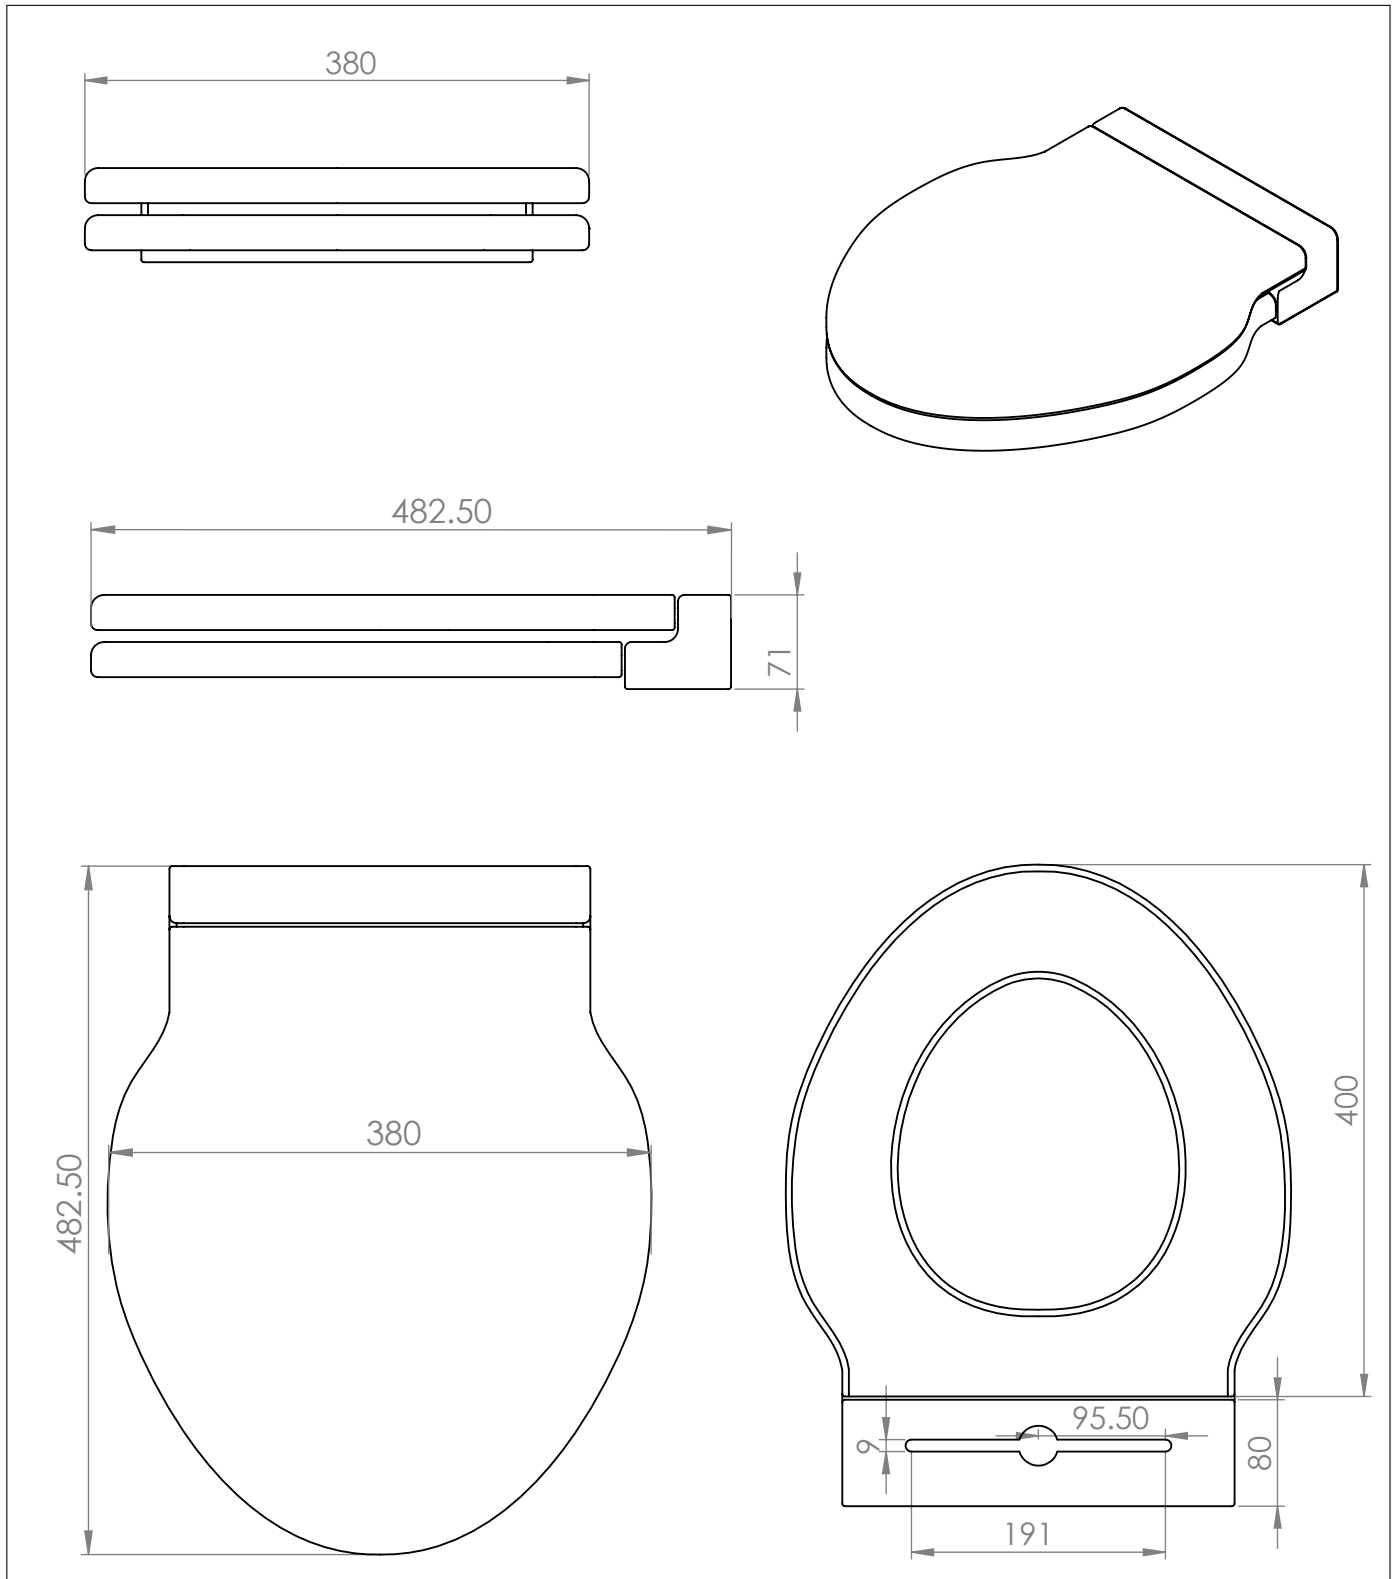

The Round Close Coupled Seat

DIMENSIONS (mm)

PLEASE NOTE: Whilst every effort is made to ensure the accuracy of these specification sheets, they are subject to change without notice as part of the company's ongoing product development process.