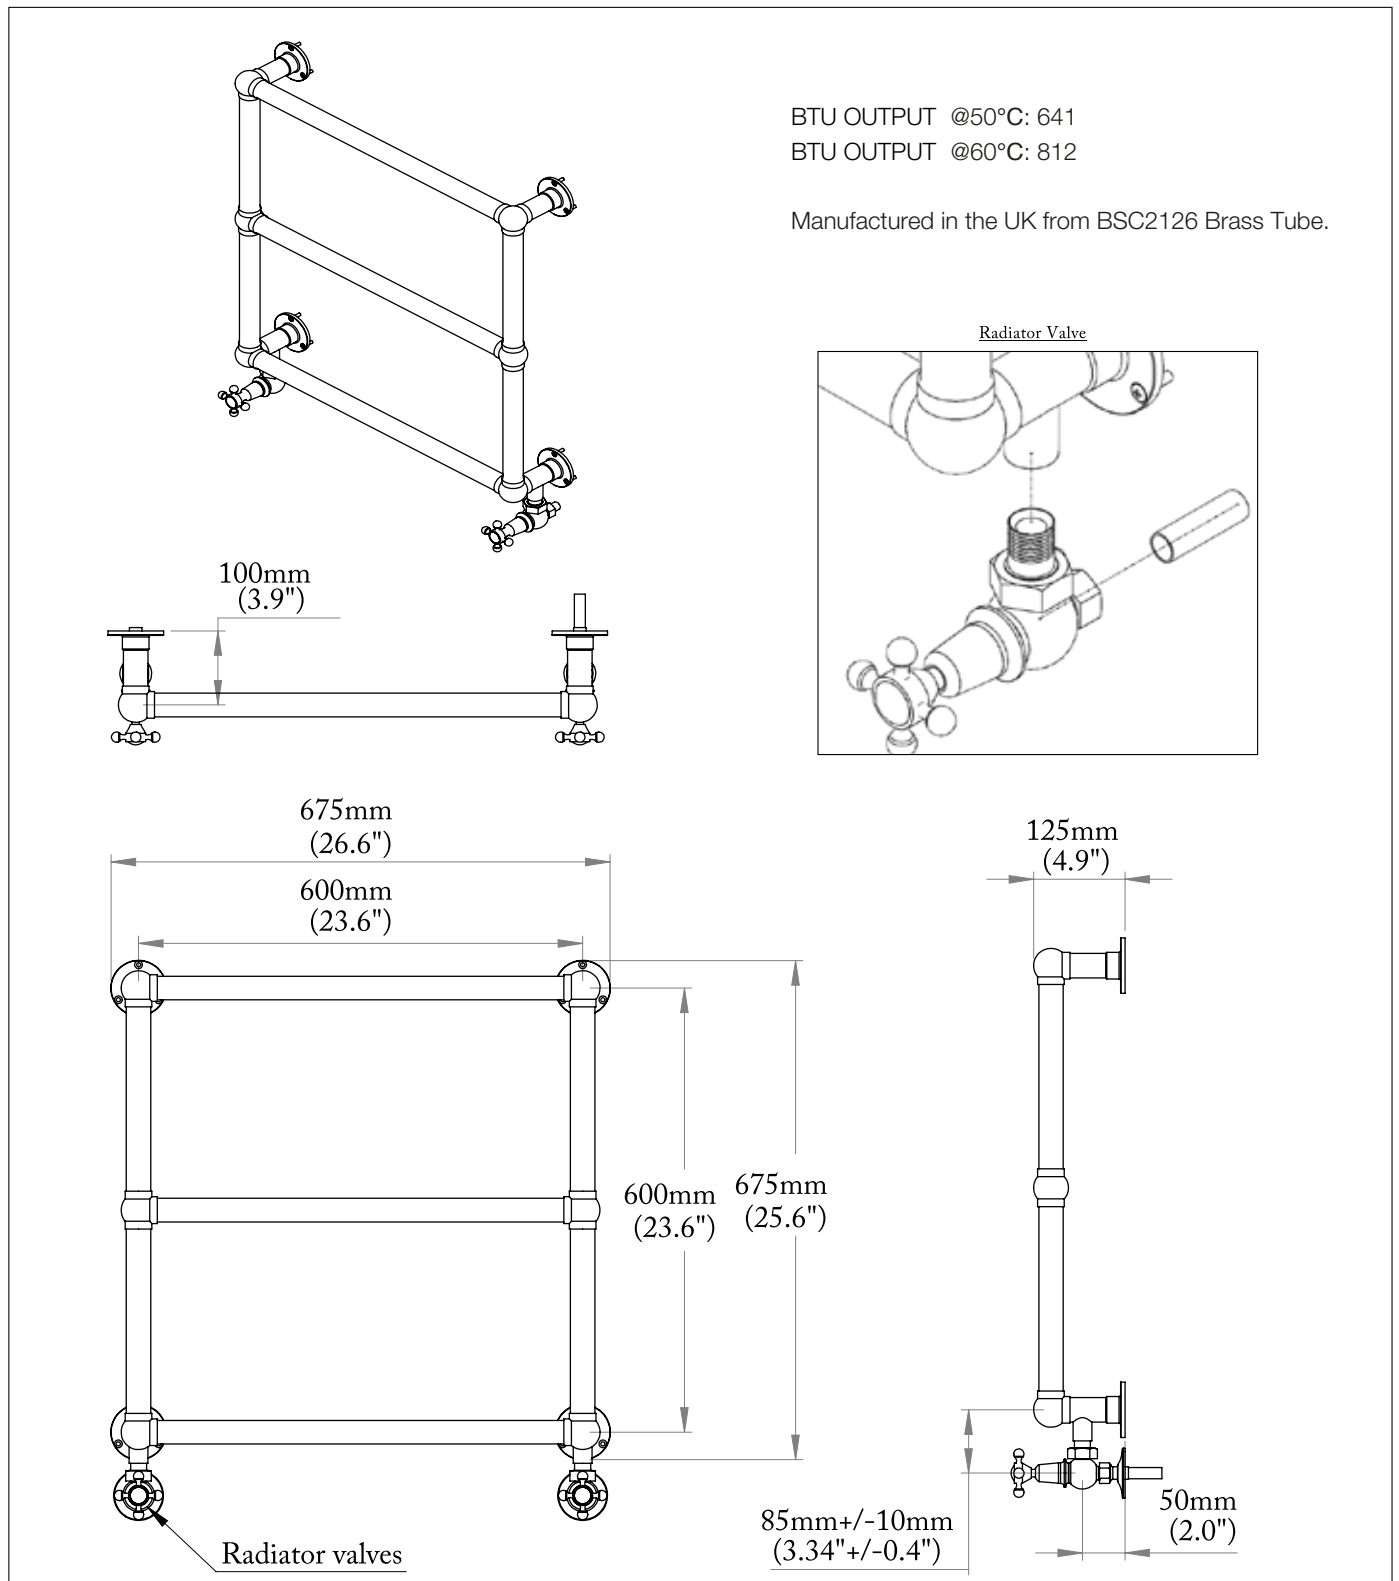

The Original Wall Mounted Towel Rail (Standard)

DIMENSIONS (mm)

PLEASE NOTE: Whilst every effort is made to ensure the accuracy of these specification sheets, they are subject to change without notice as part of the company's ongoing product development process.