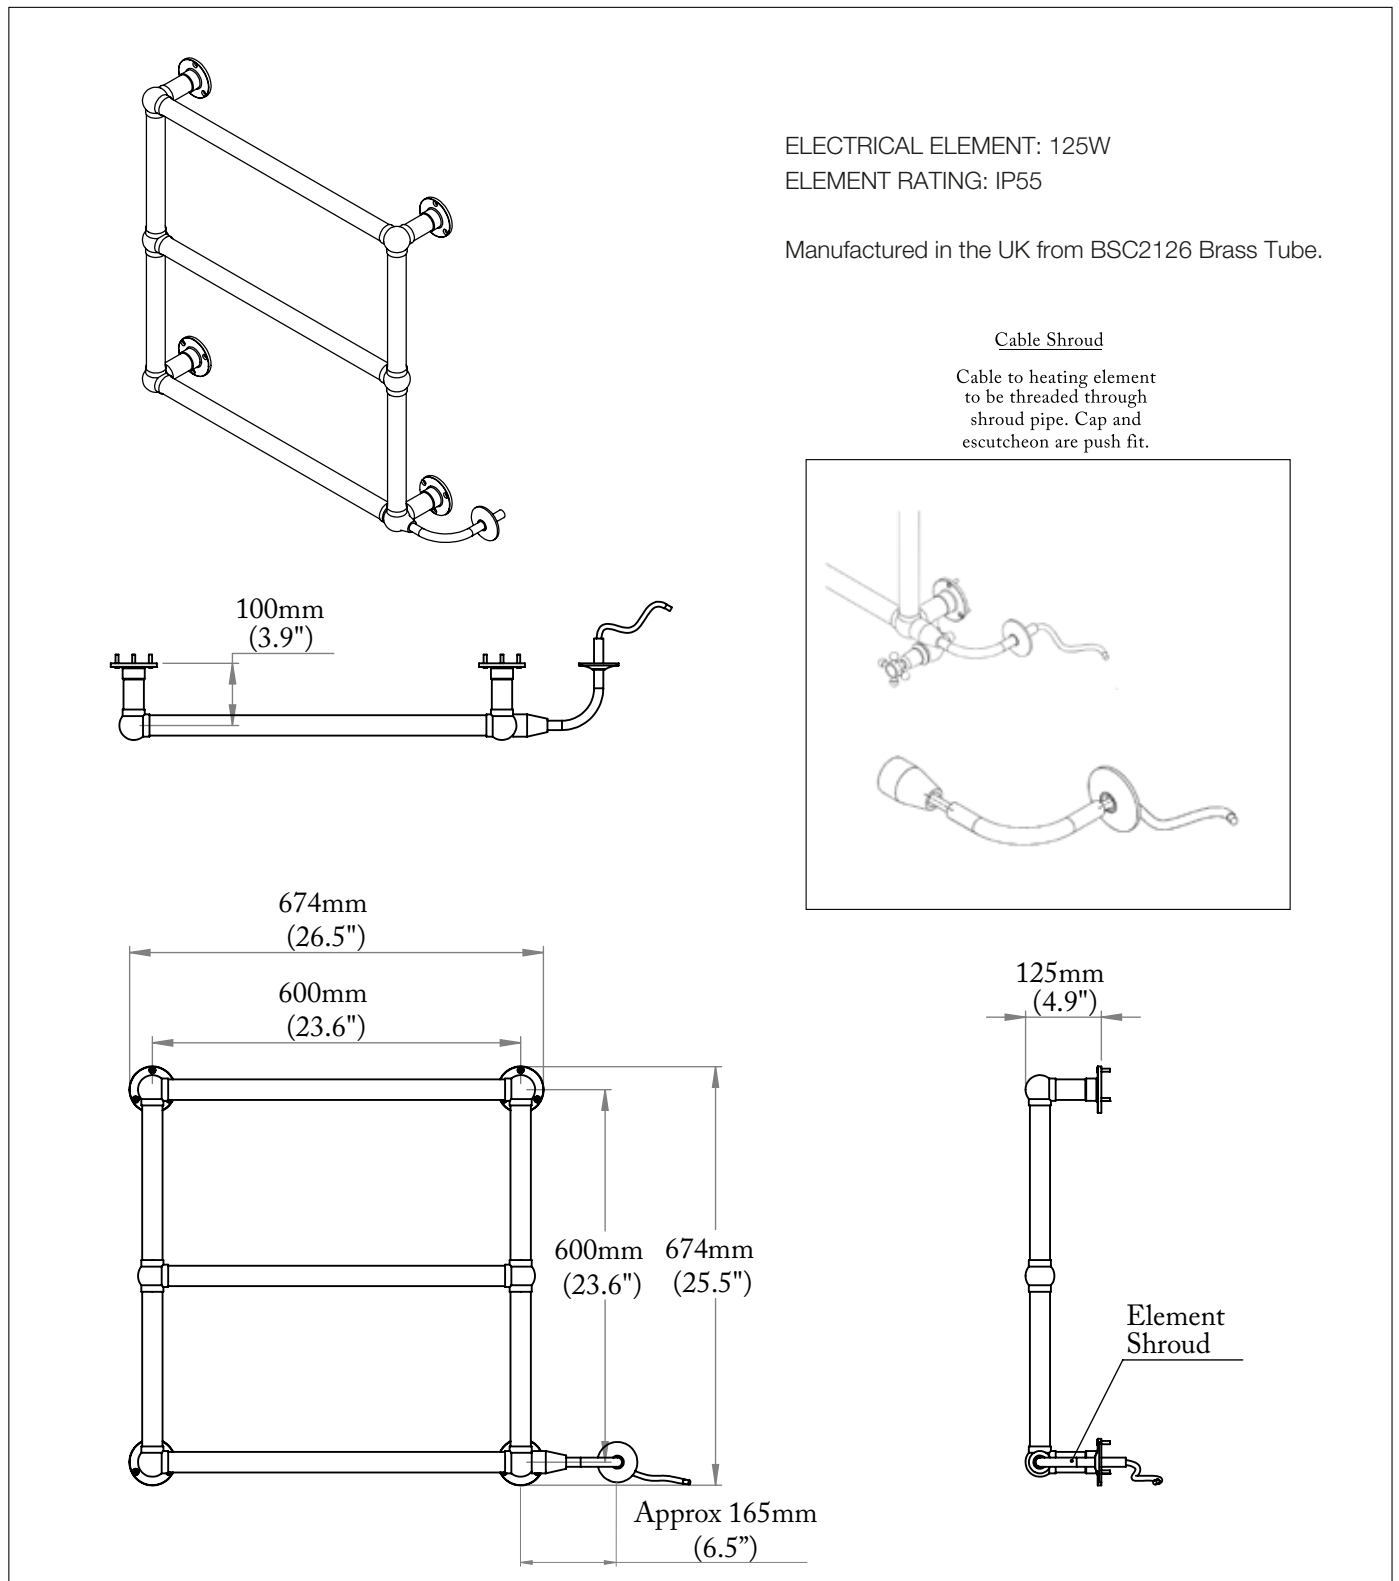

The Original Wall Mounted Towel Rail (Electric)

DIMENSIONS (mm)

PLEASE NOTE: Whilst every effort is made to ensure the accuracy of these specification sheets, they are subject to change without notice as part of the company's ongoing product development process.