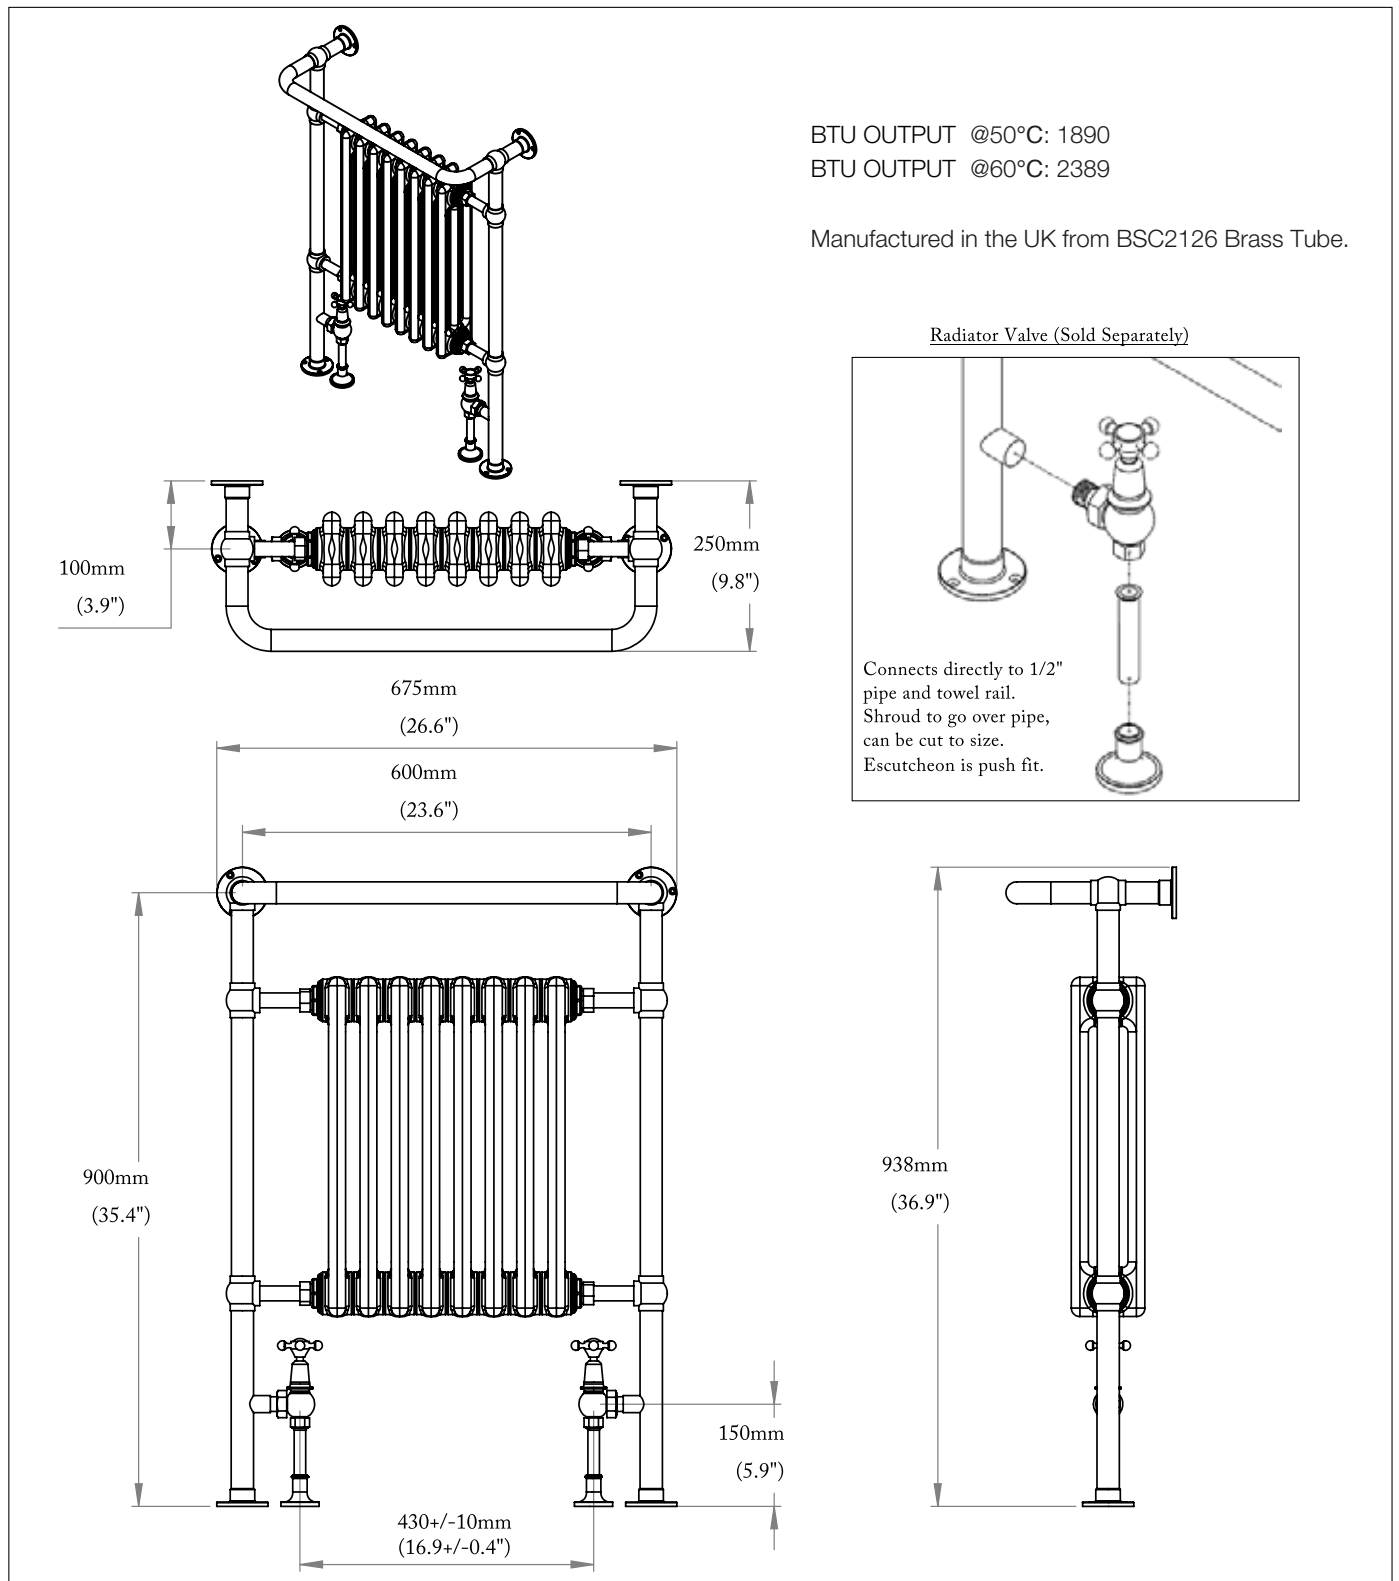

The Original Towel Radiator (Standard)

DIMENSIONS (mm)

PLEASE NOTE: Whilst every effort is made to ensure the accuracy of these specification sheets, they are subject to change without notice as part of the company's ongoing product development process.