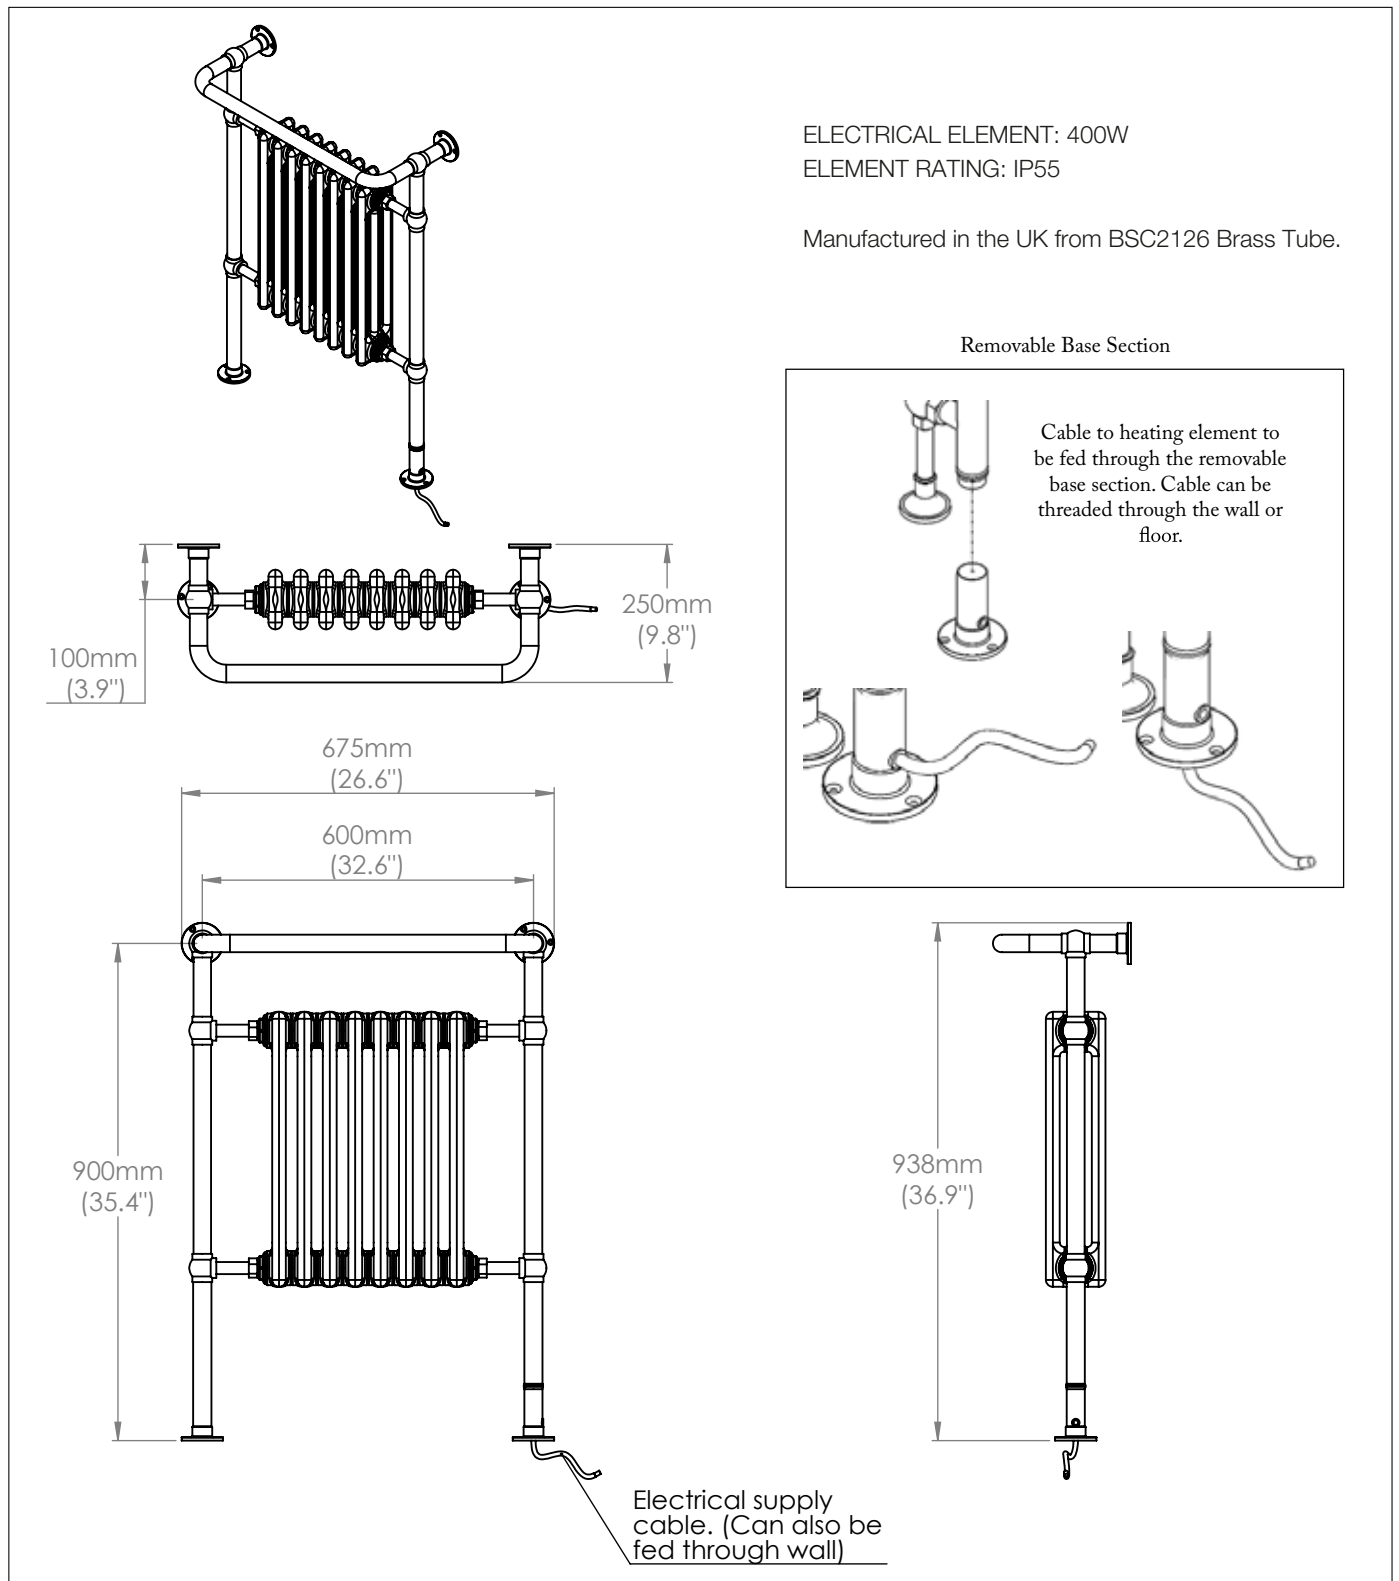

# The Original Towel Radiator (Electric)

## DIMENSIONS (mm)

PLEASE NOTE: Whilst every effort is made to ensure the accuracy of these specification sheets, they are subject to change without notice as part of the company's ongoing product development process.