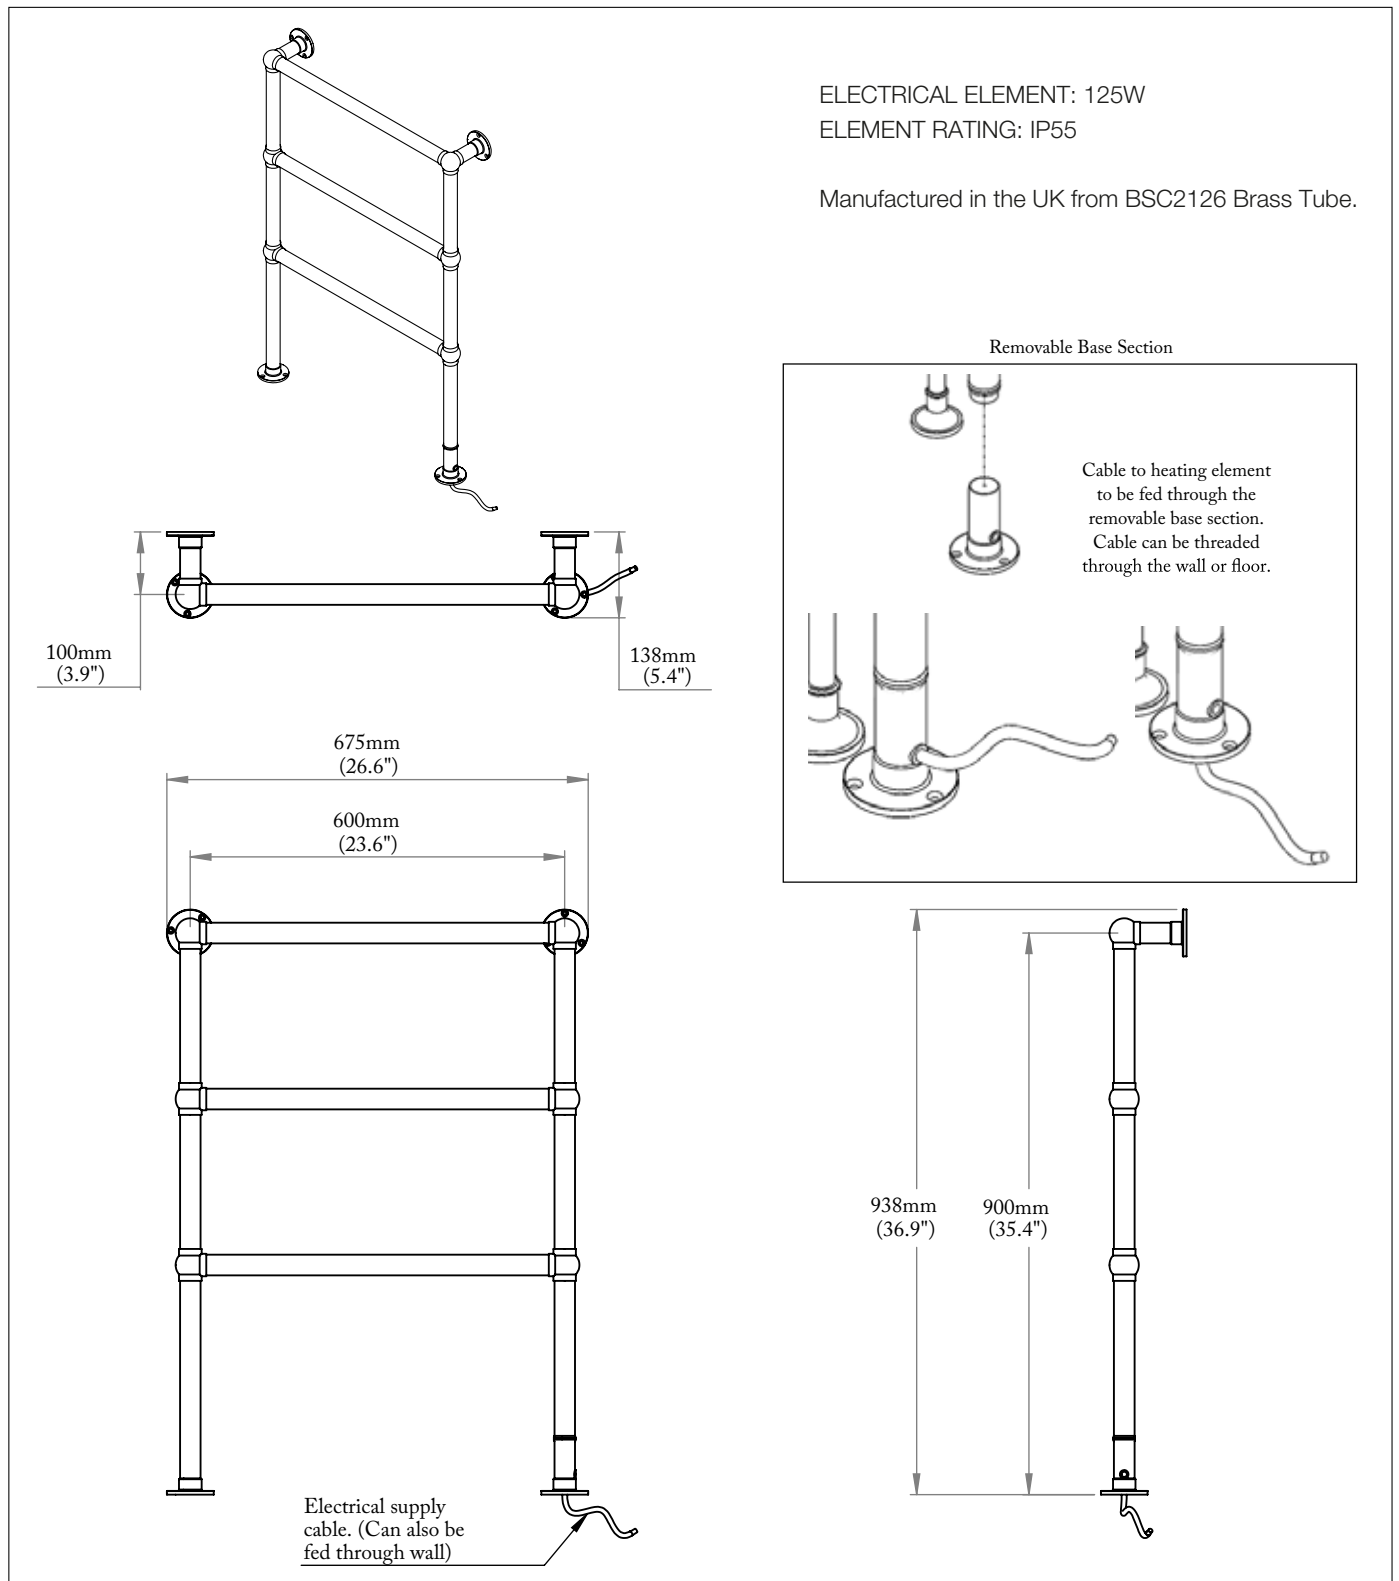

The Original Three Bar Towel Rail (Electric)

DIMENSIONS (mm)

PLEASE NOTE: Whilst every effort is made to ensure the accuracy of these specification sheets, they are subject to change without notice as part of the company's ongoing product development process.